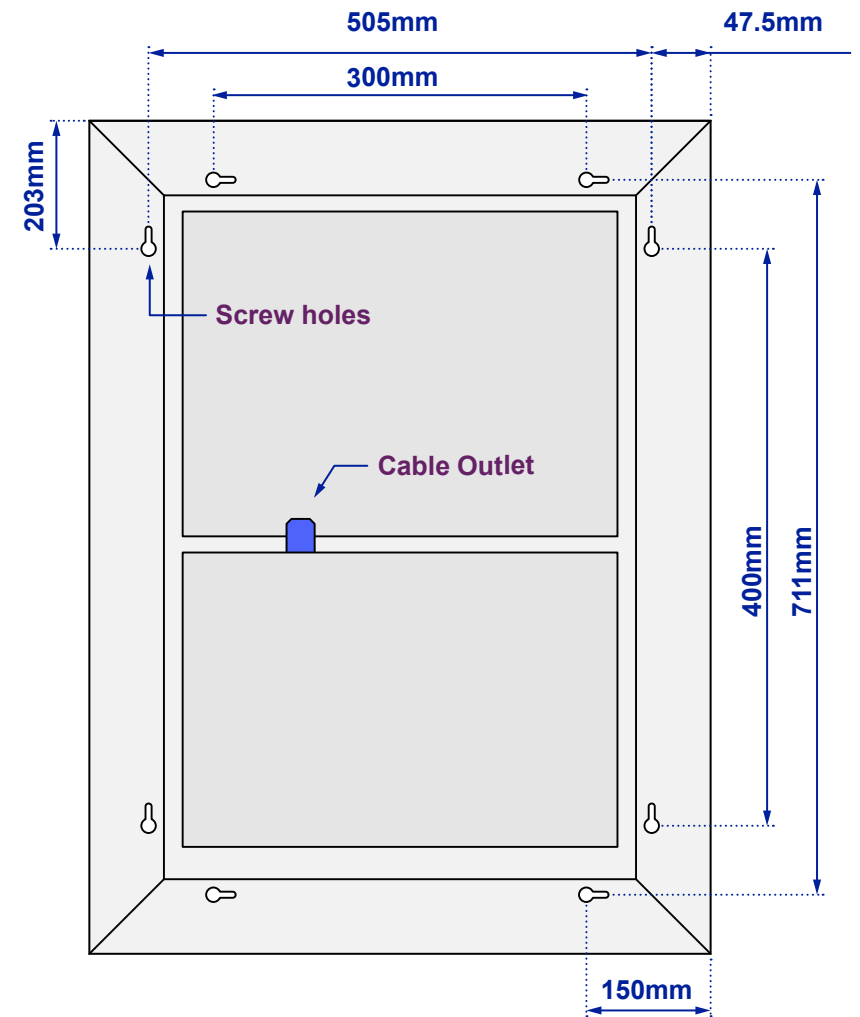

# Simula Bathroom Mirror

Model No: 100877k447

Views of complete assembly

View of Back plate