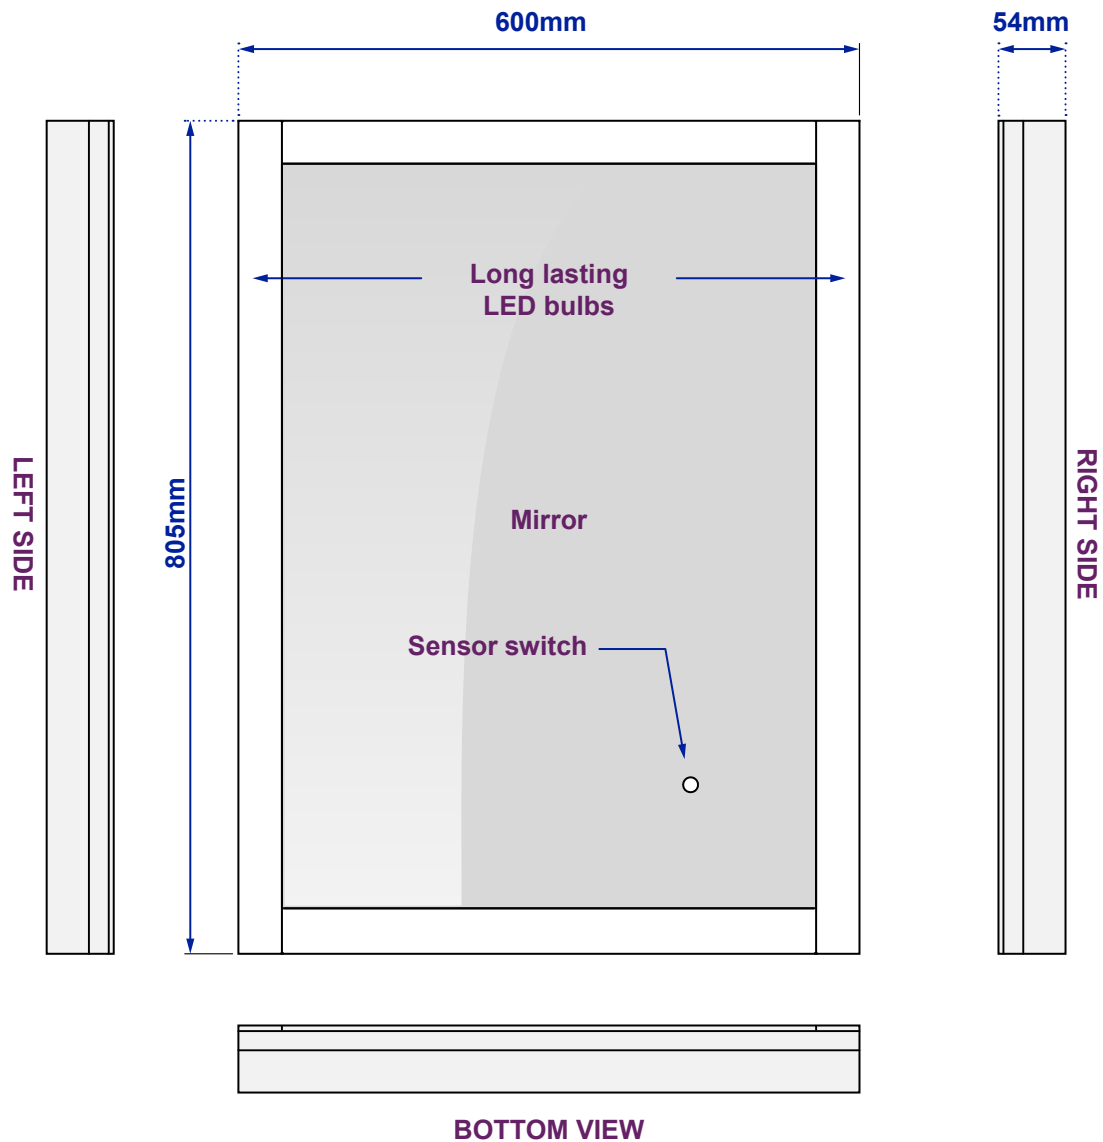

# Simula Bathroom Mirror

Model No: 100877k447

Views of complete assembly

View of Back plate