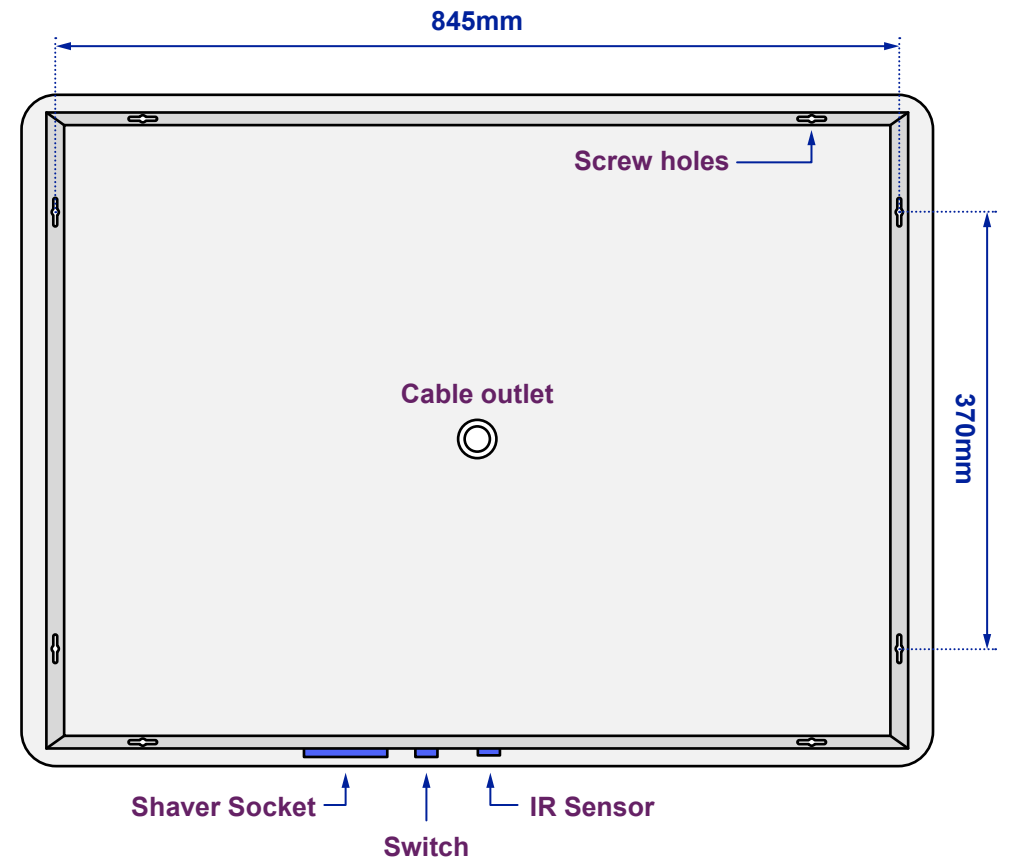

Bimbam LED Mirror

Model No: 100877K45

Views of complete assembly

View of Back plate