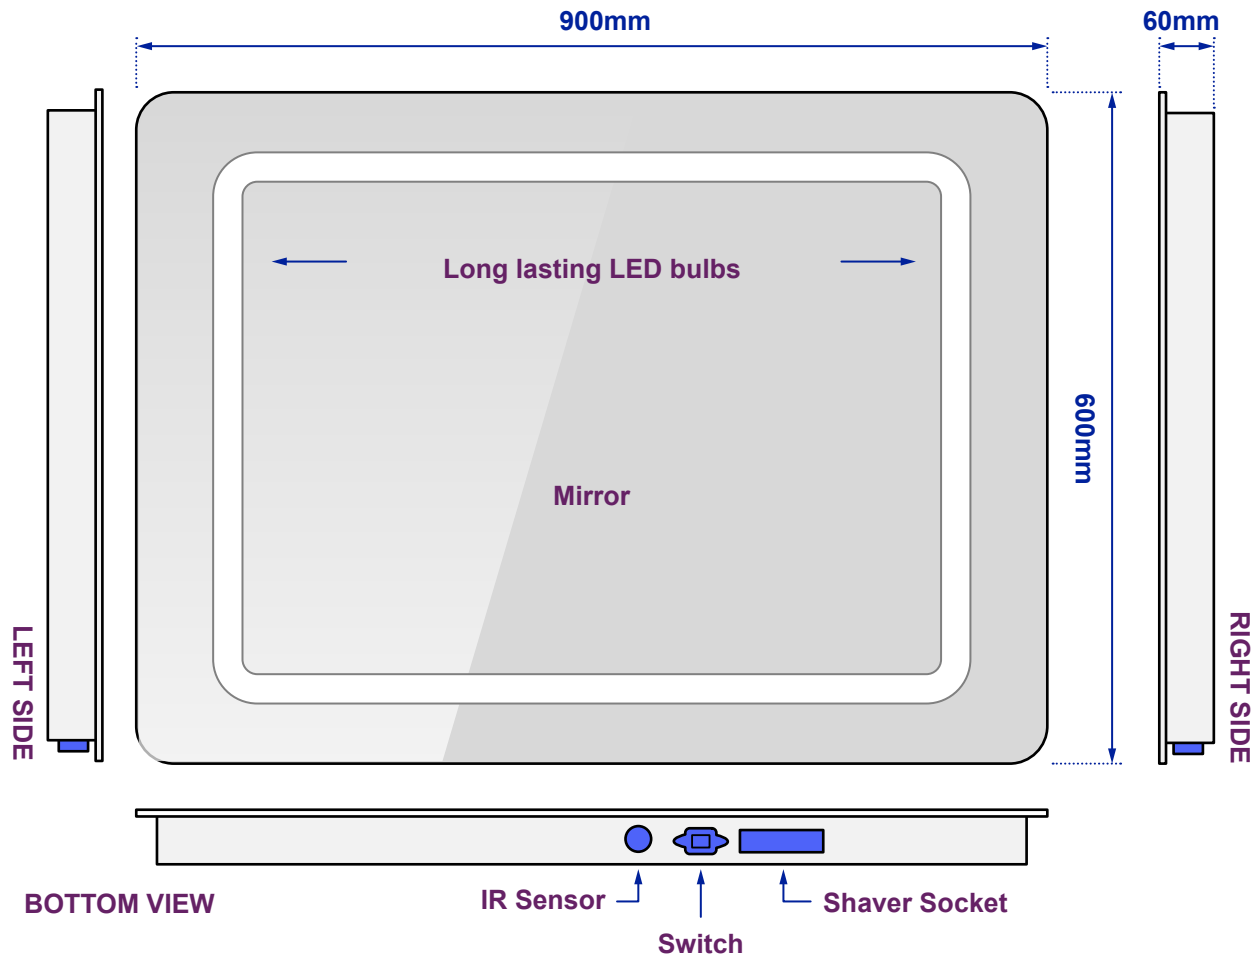

Bimbam LED Mirror

Model No: 100877K45

Views of complete assembly

View of Back plate