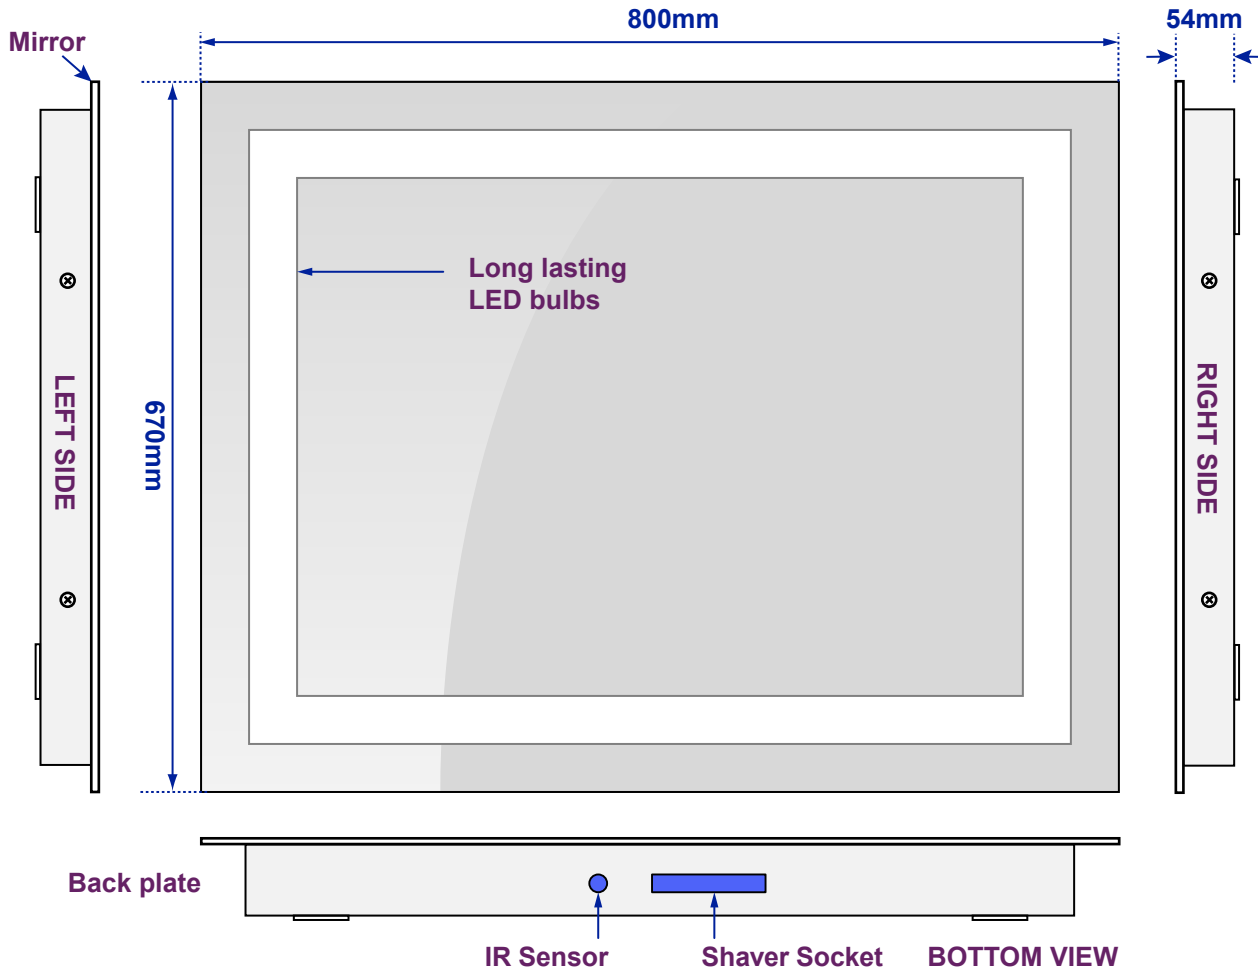

Moderno Shaver Mirror

Model No: 100877k450

Views of complete assembly - With Mirror

Views of Back plate - Without Mirror