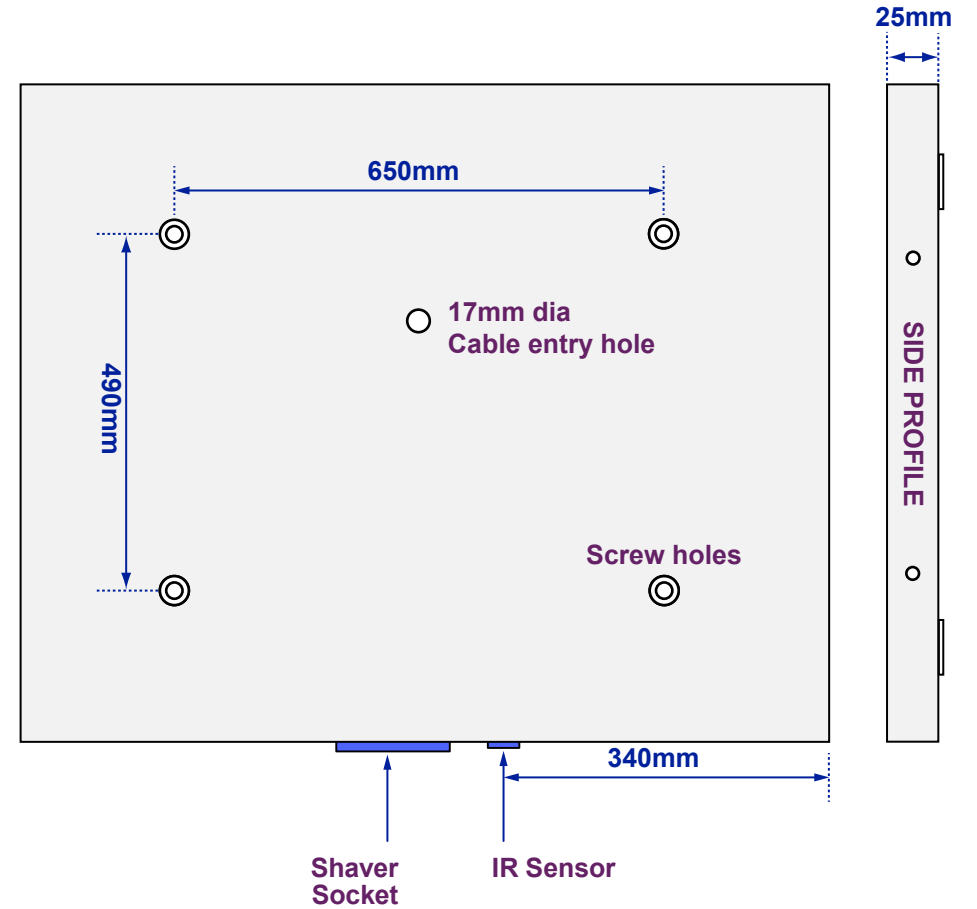

Moderno Shaver Mirror

Model No: 100877k450

Views of complete assembly - With Mirror

Views of Back plate - Without Mirror