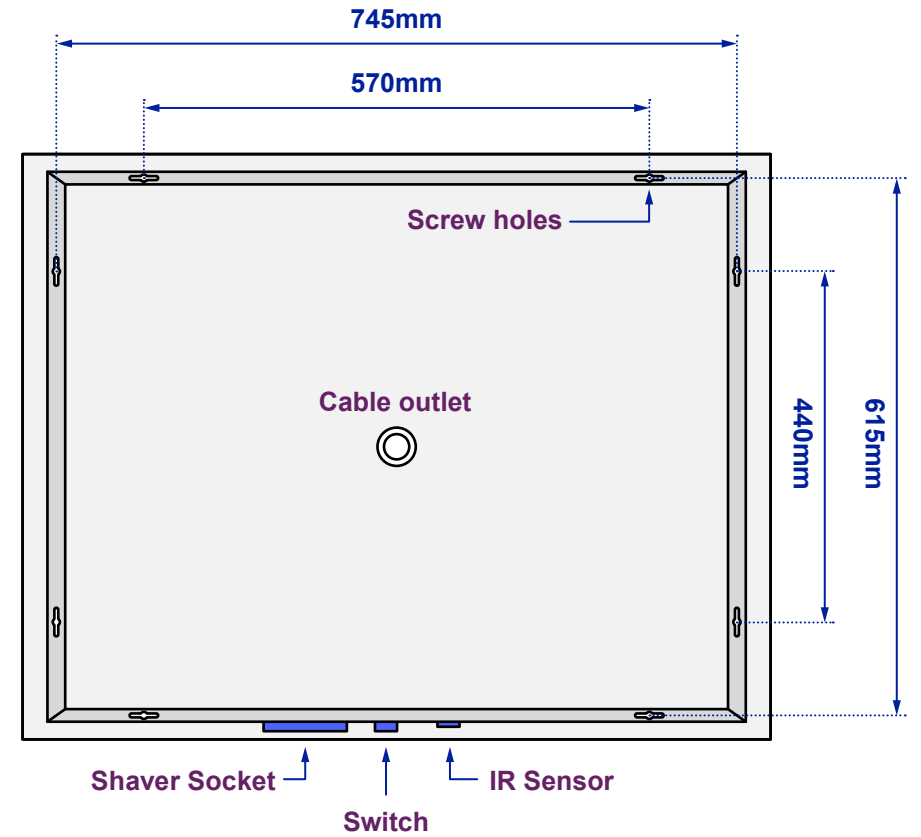

# Moderno Shaver Mirror

Model No: 100877k450

Views of complete assembly

View of Back plate