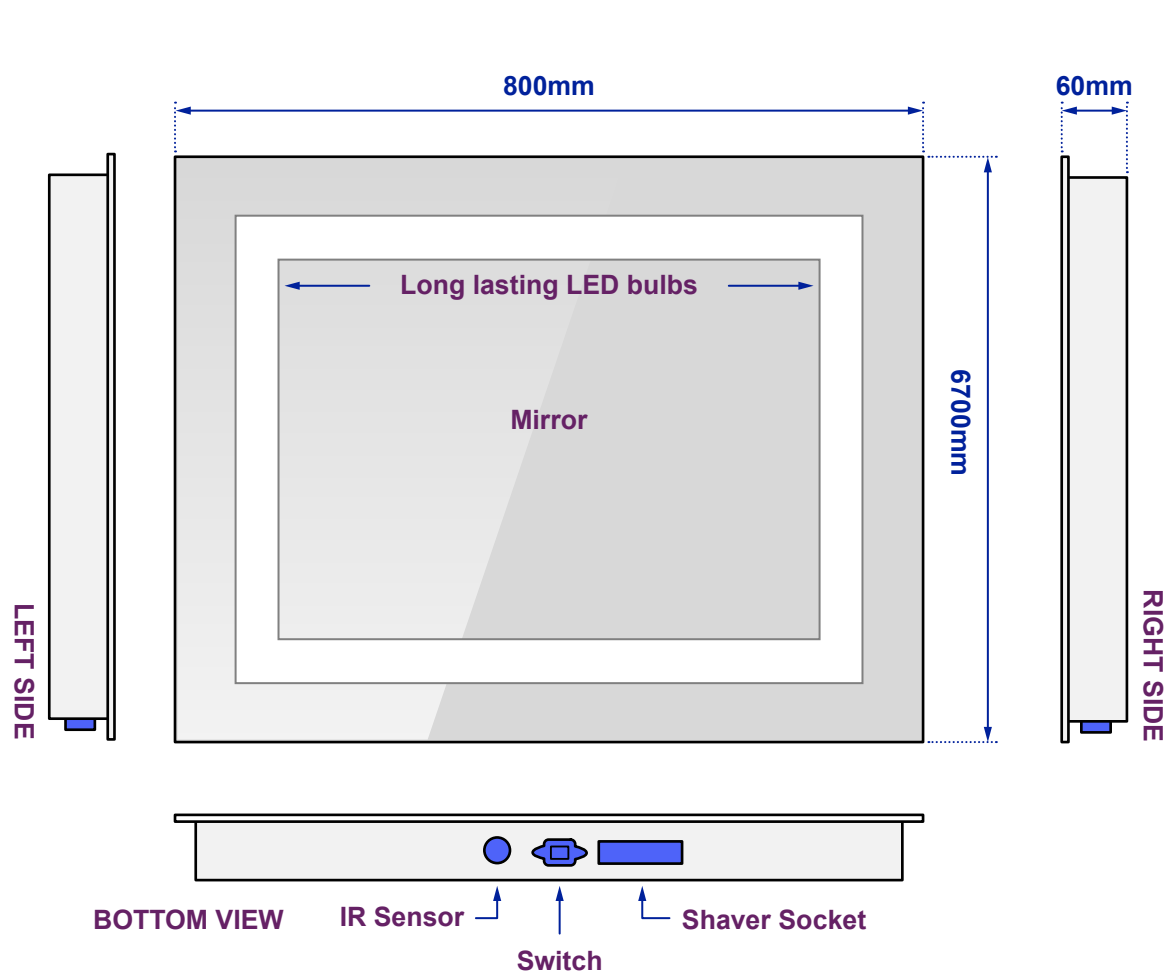

# Moderno Shaver Mirror

Model No: 100877k450

Views of complete assembly

View of Back plate