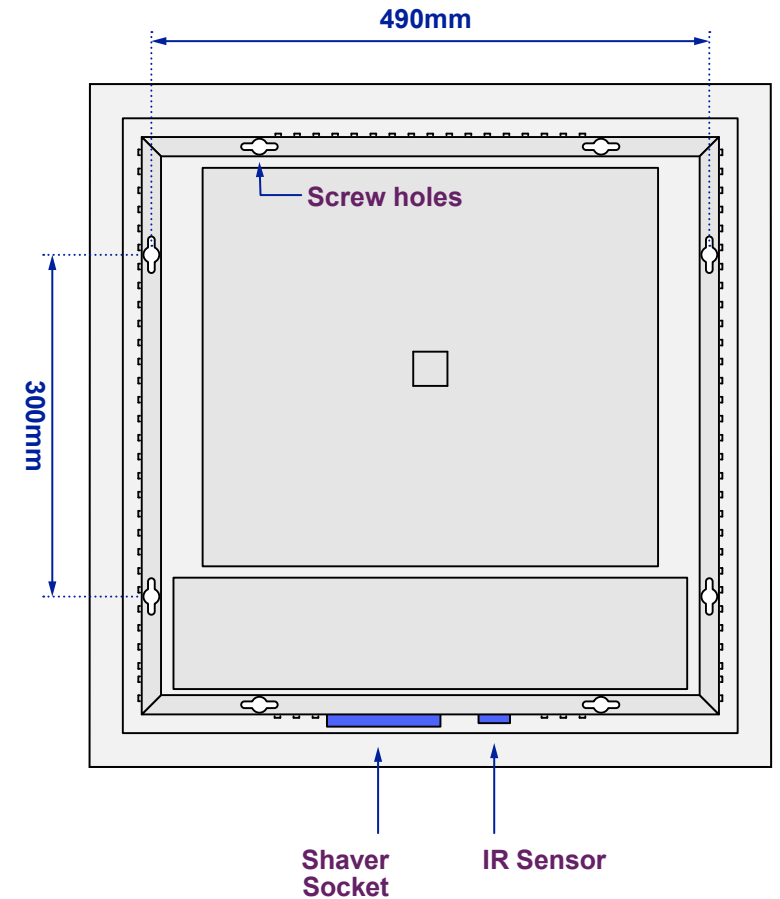

Serena Shaver Edge Mirror

Model No: 100877k451

Views of complete assembly

View of Back plate