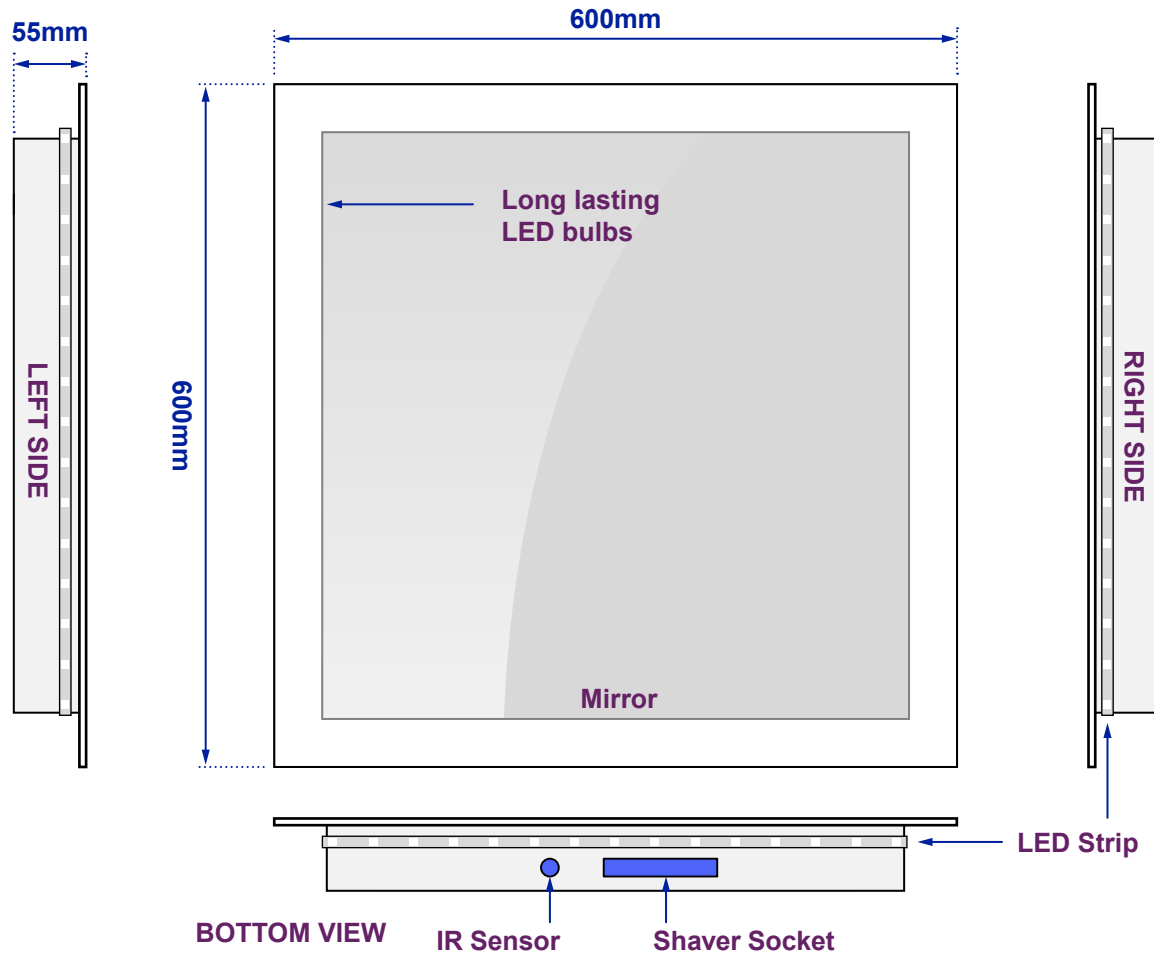

Serena Shaver Edge Mirror

Model No: 100877k451

Views of complete assembly

View of Back plate