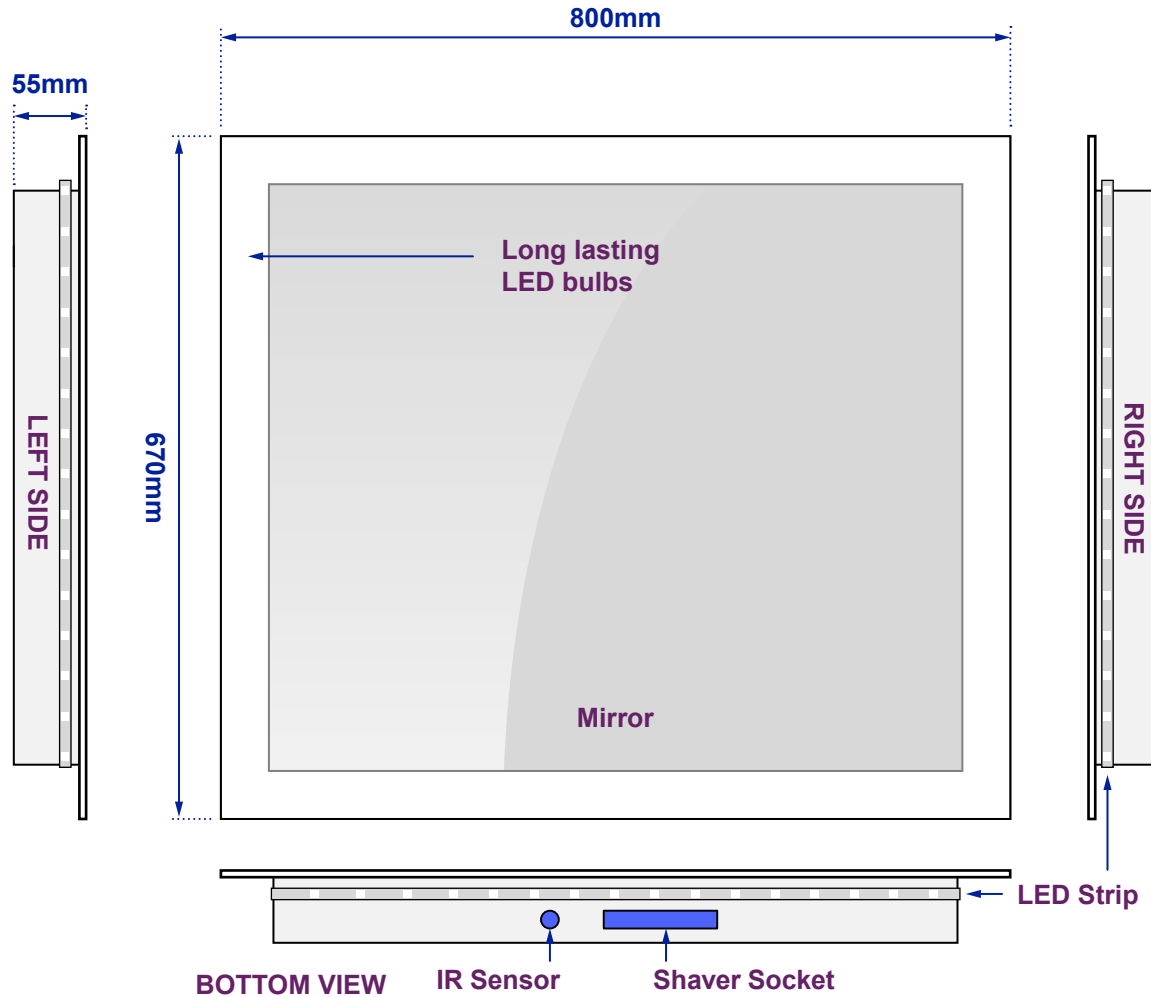

Belize Shaver Edge Mirror

Model No: 100877k452

Views of complete assembly - With Mirror

Views of Back plate - Without Mirror