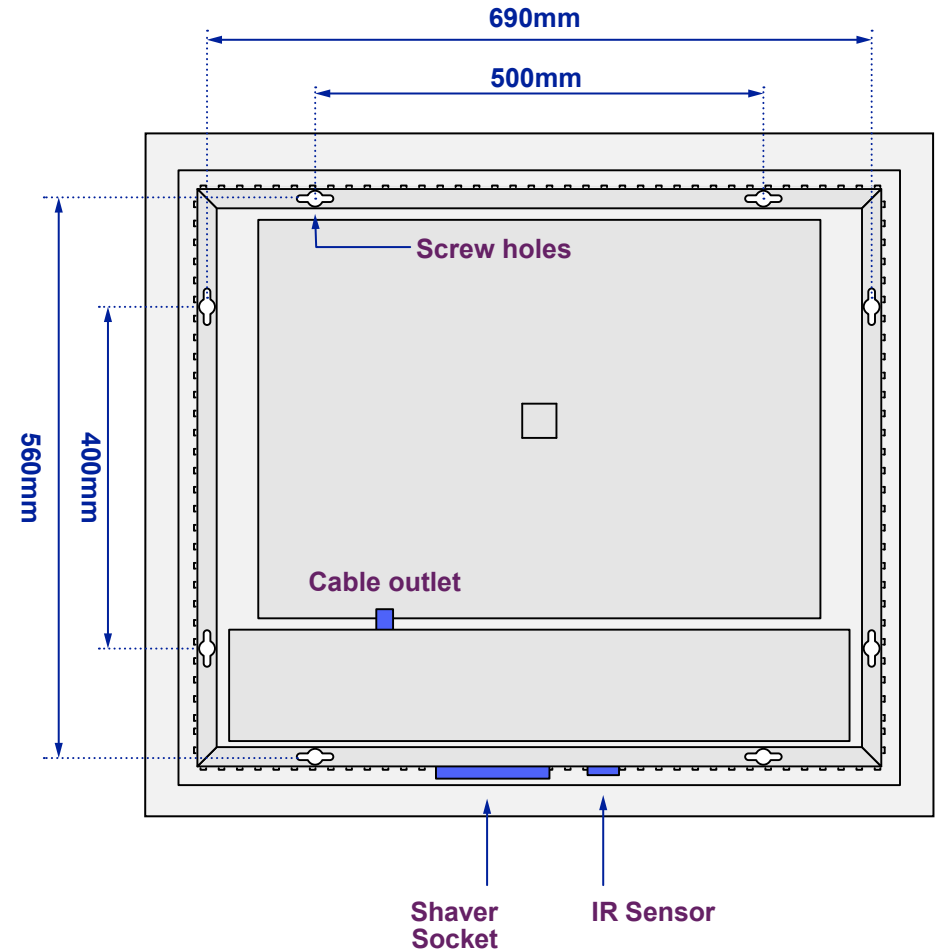

Belize Shaver Edge Mirror

Model No: 100877k452

Views of complete assembly - With Mirror

Views of Back plate - Without Mirror