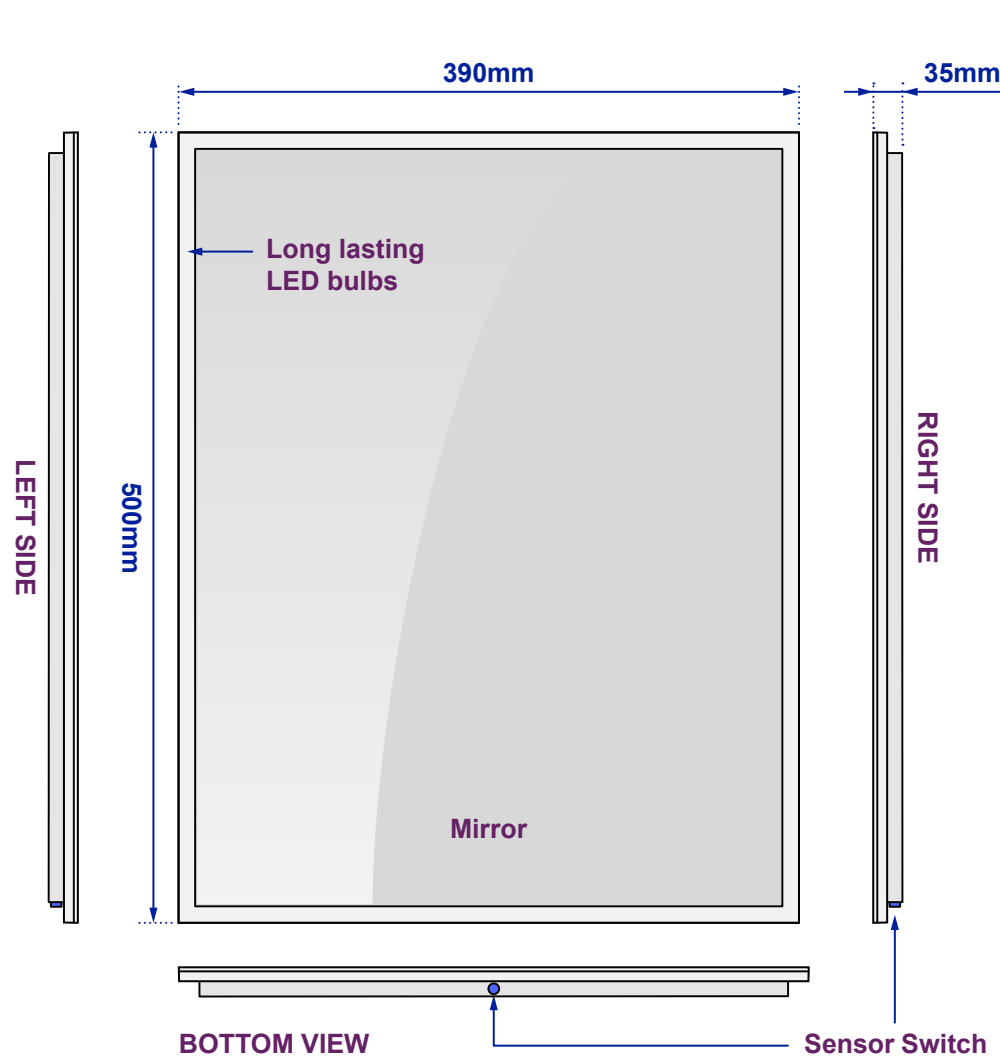

Cara Slimline Edge Mirror

Model No: 100877k468

Views of complete assembly

View of Back plate