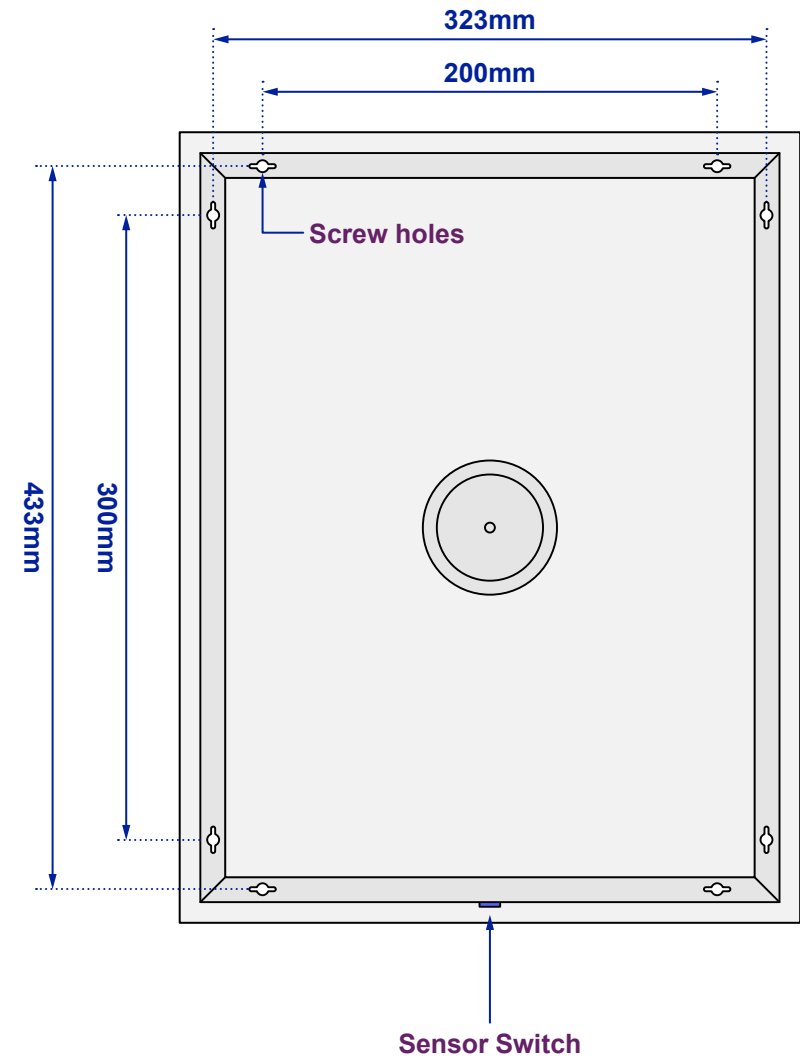

Cara Slimline Edge Mirror

Model No: 100877k468

Views of complete assembly

View of Back plate