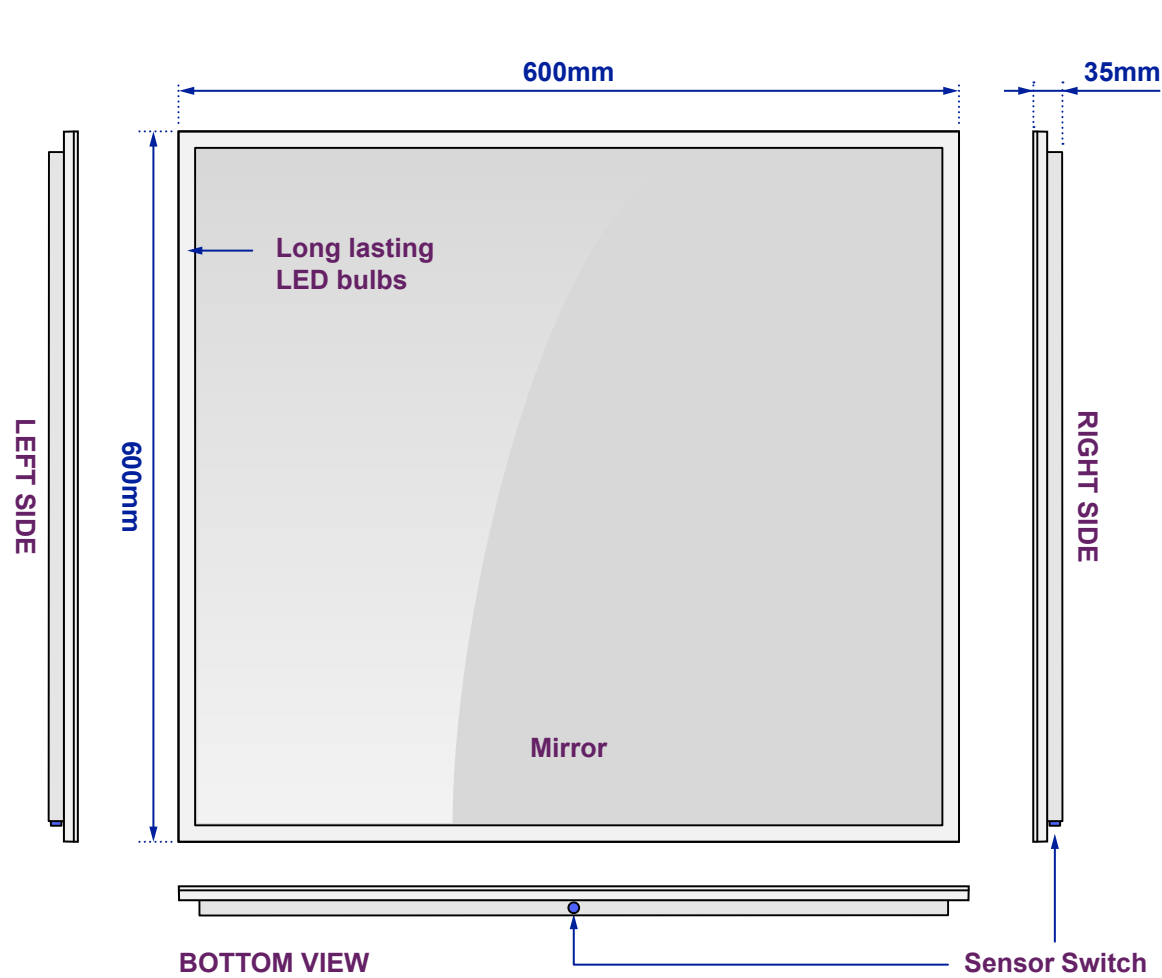

# Serena Slimline Edge Mirror

Model No: 100877k469

Views of complete assembly

View of Back plate