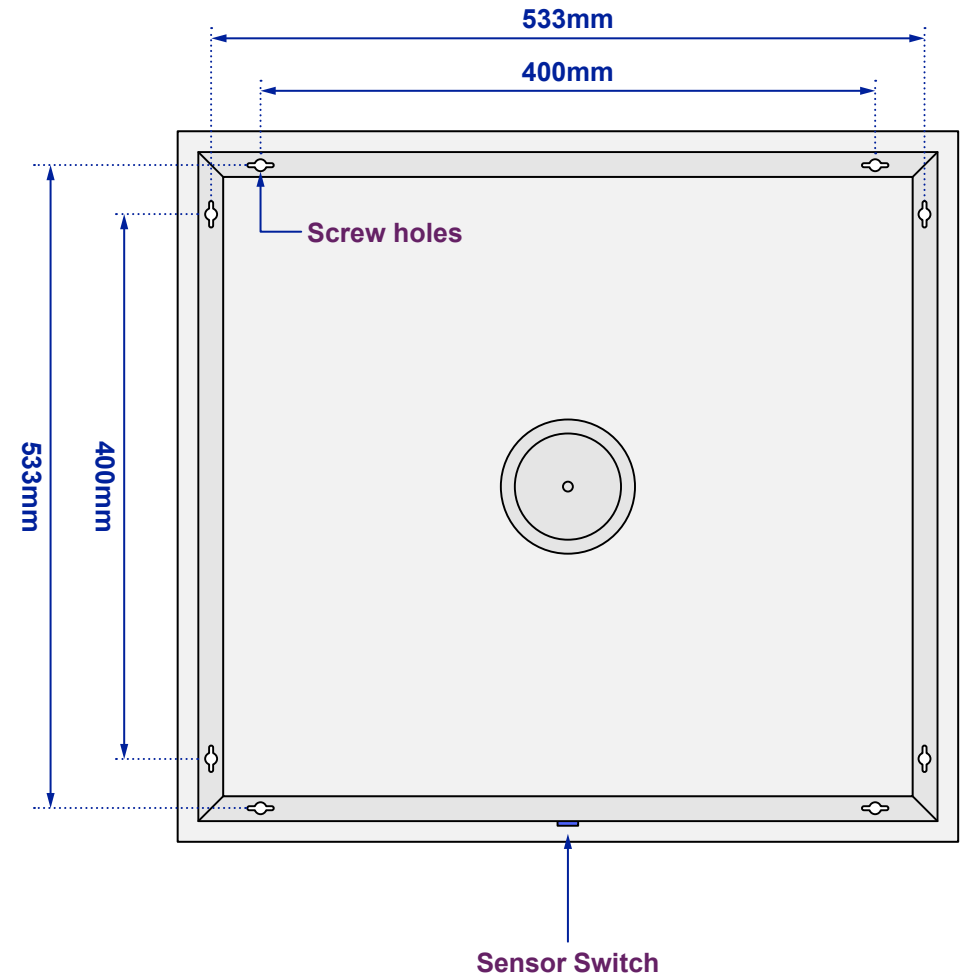

# Serena Slimline Edge Mirror

Model No: 100877k469

Views of complete assembly

View of Back plate