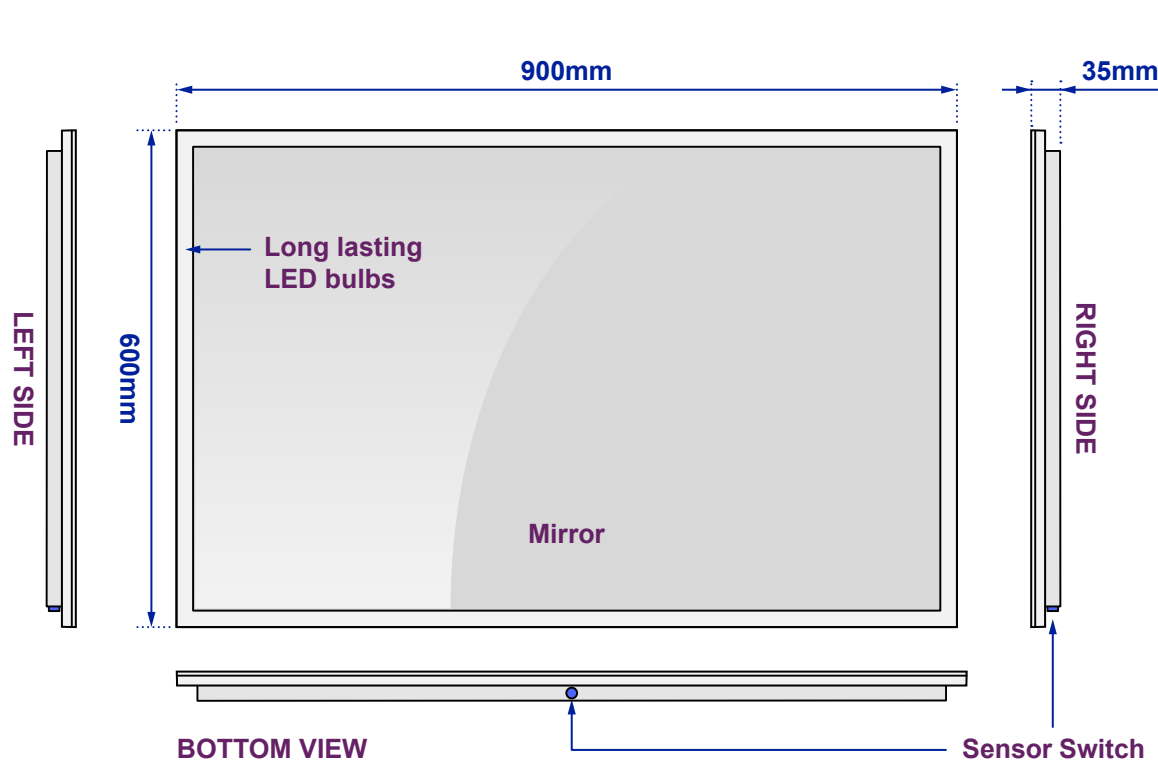

Lilja Slimline Edge Mirror

Model No: 100877k472

Views of complete assembly

View of Back plate