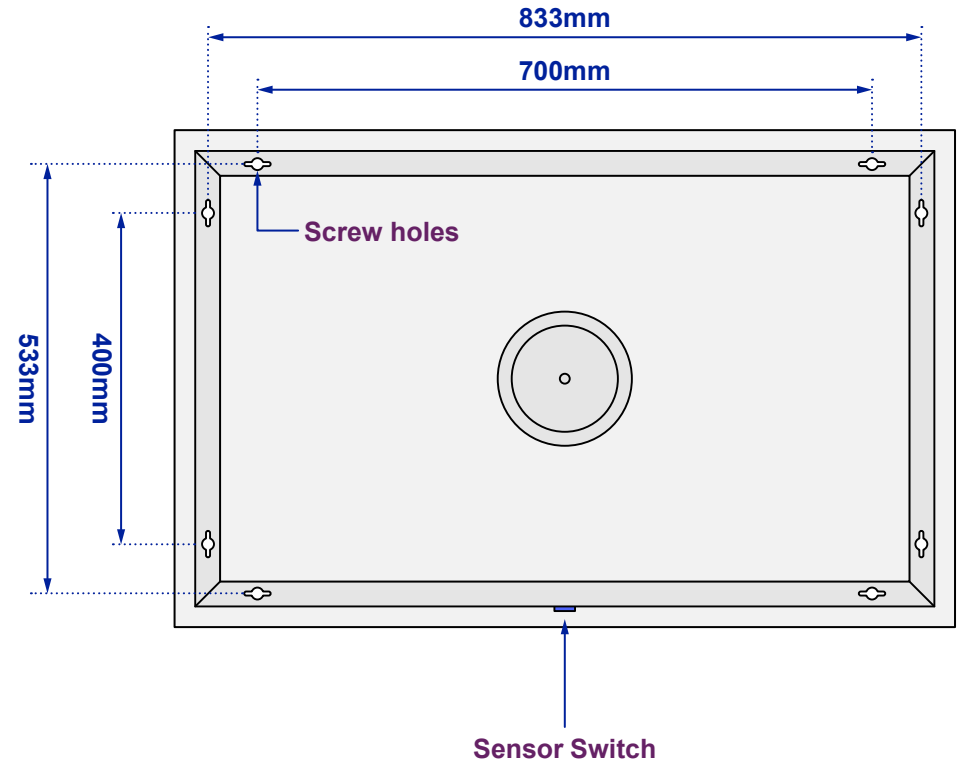

Lilja Slimline Edge Mirror

Model No: 100877k472

Views of complete assembly

View of Back plate