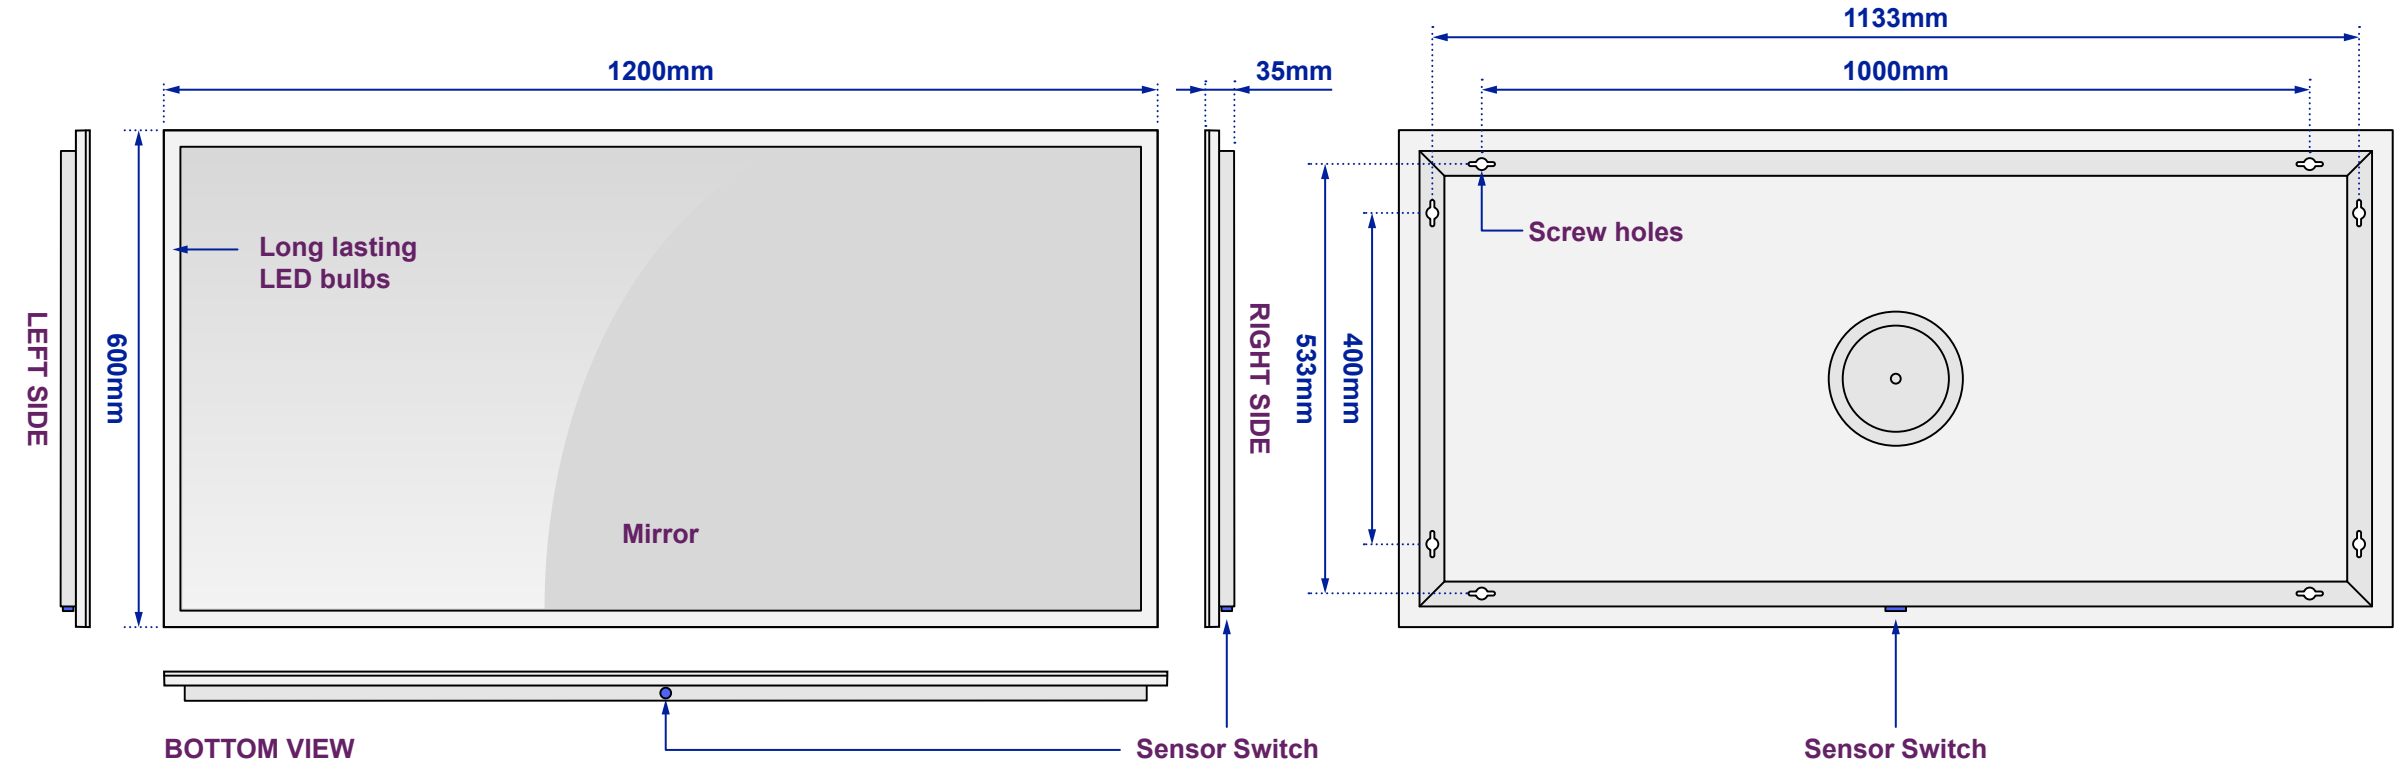

Kiera Slimline Edge Mirror

Model No: 100877k473

Views of complete assembly

View of Back plate