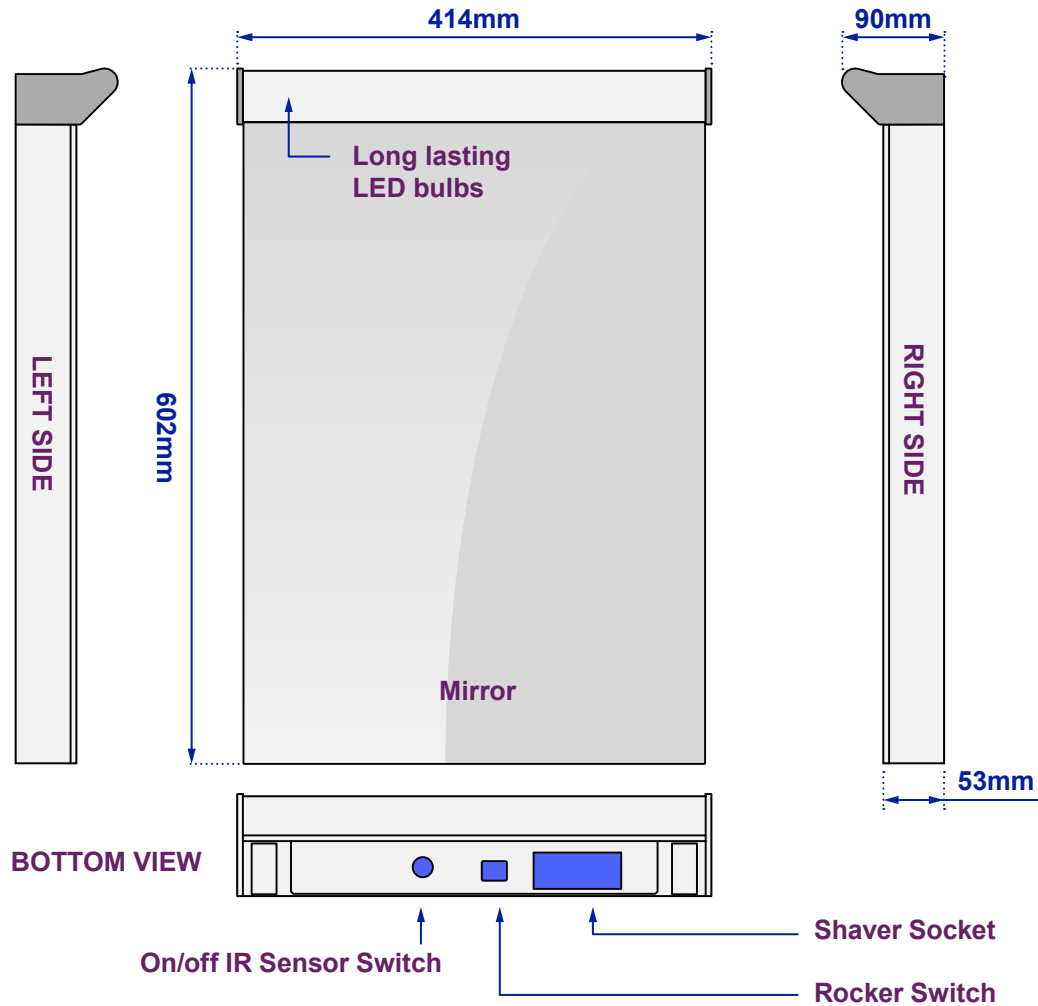

Gleam Tall Bathroom Mirror

Model No: 100877k474

Views of complete assembly

View of Back plate