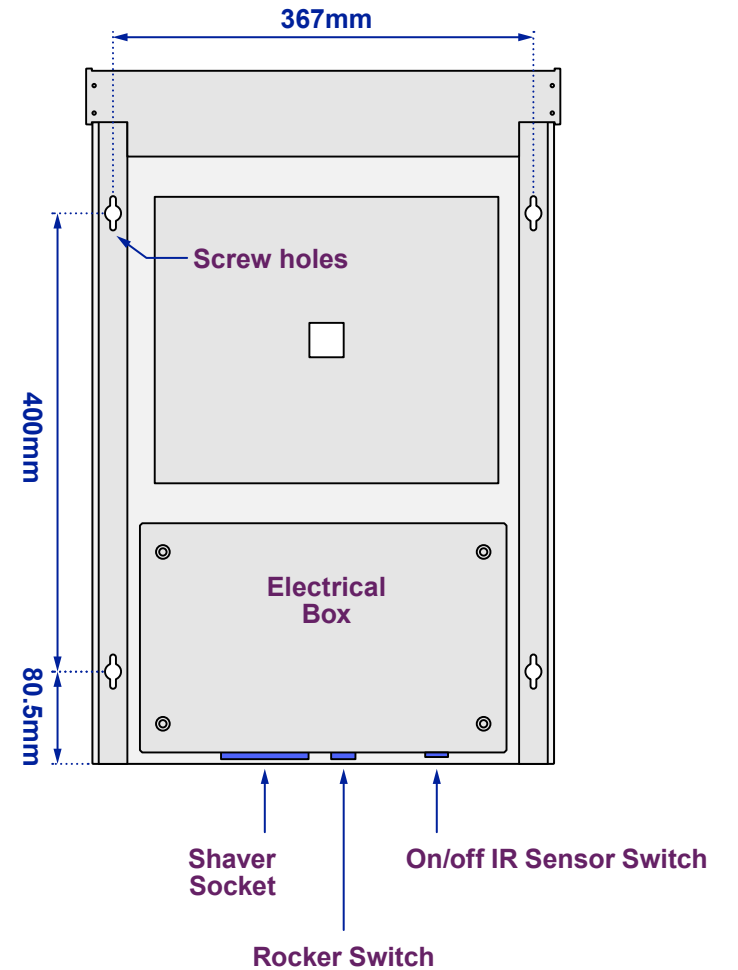

Gleam Tall Bathroom Mirror

Model No: 100877k474

Views of complete assembly

View of Back plate