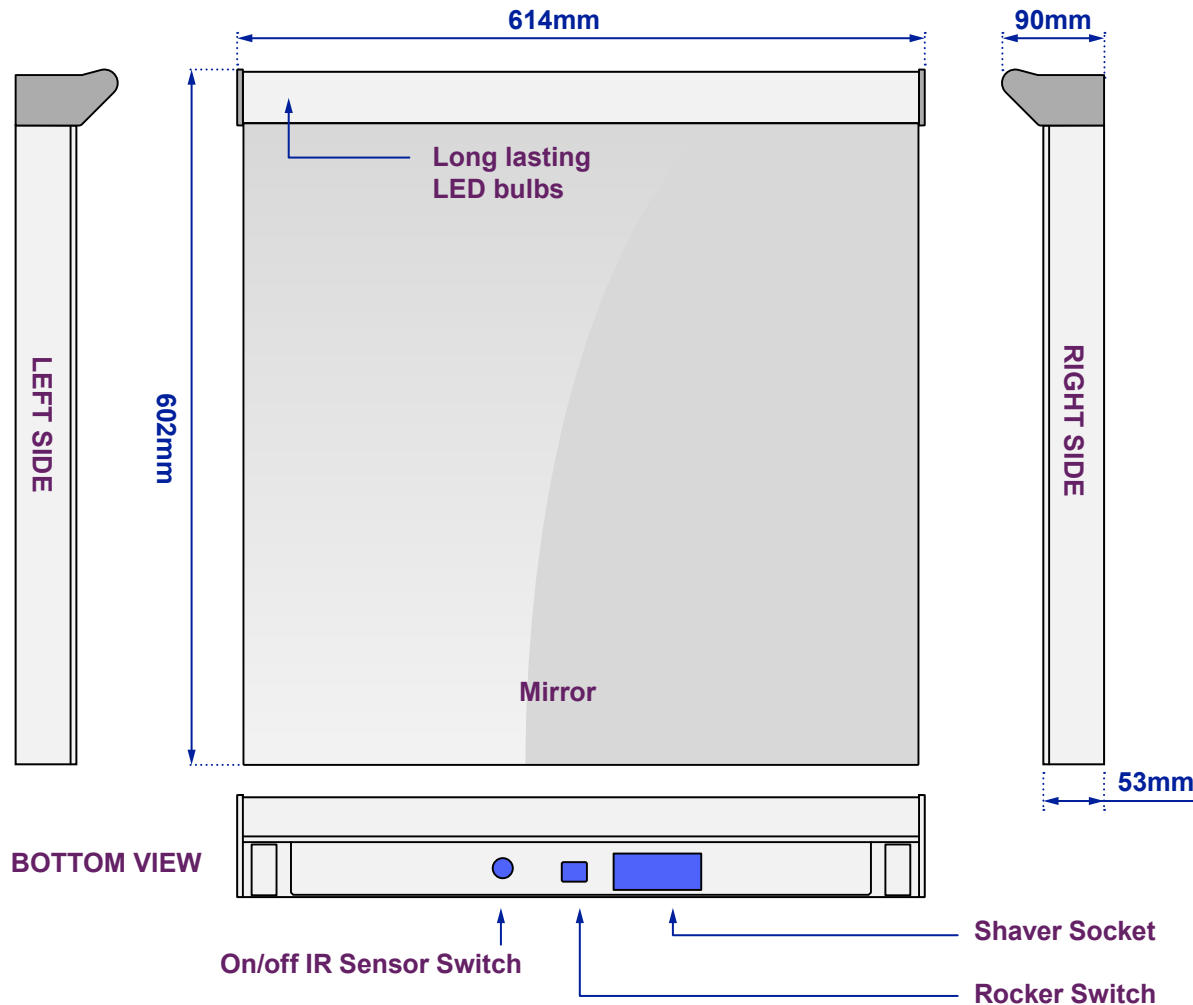

Gleam Bathroom Mirror

Model No: 100877k475

Views of complete assembly

View of Back plate