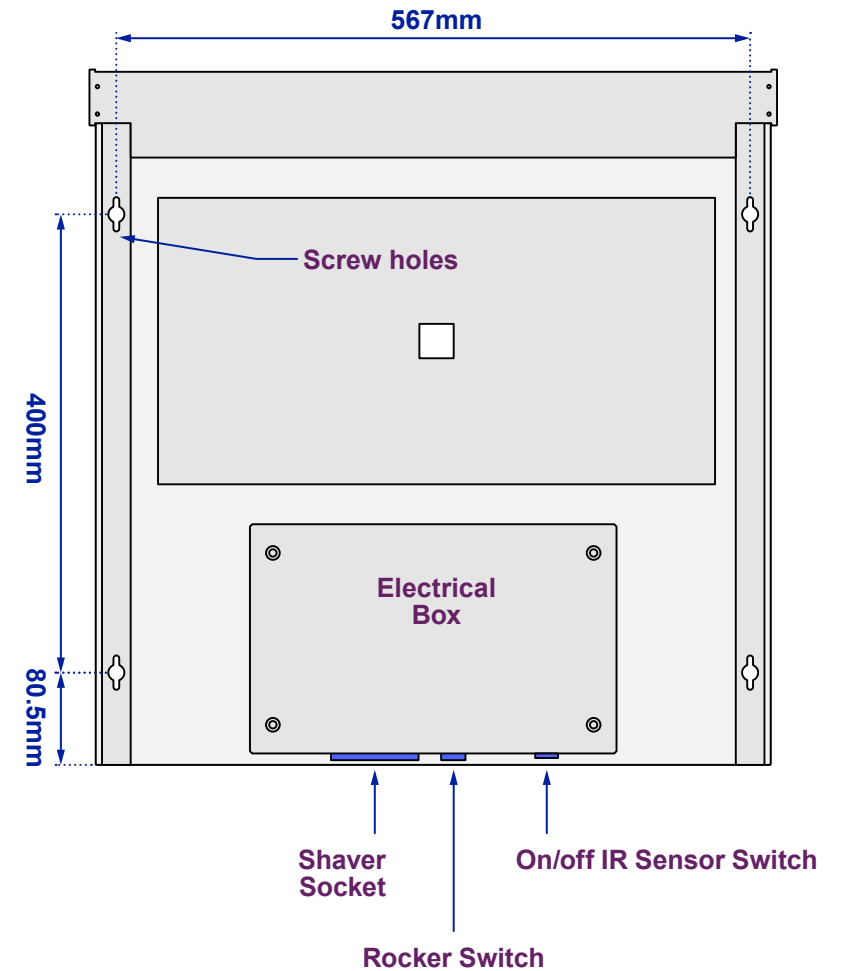

Gleam Bathroom Mirror

Model No: 100877k475

Views of complete assembly

View of Back plate