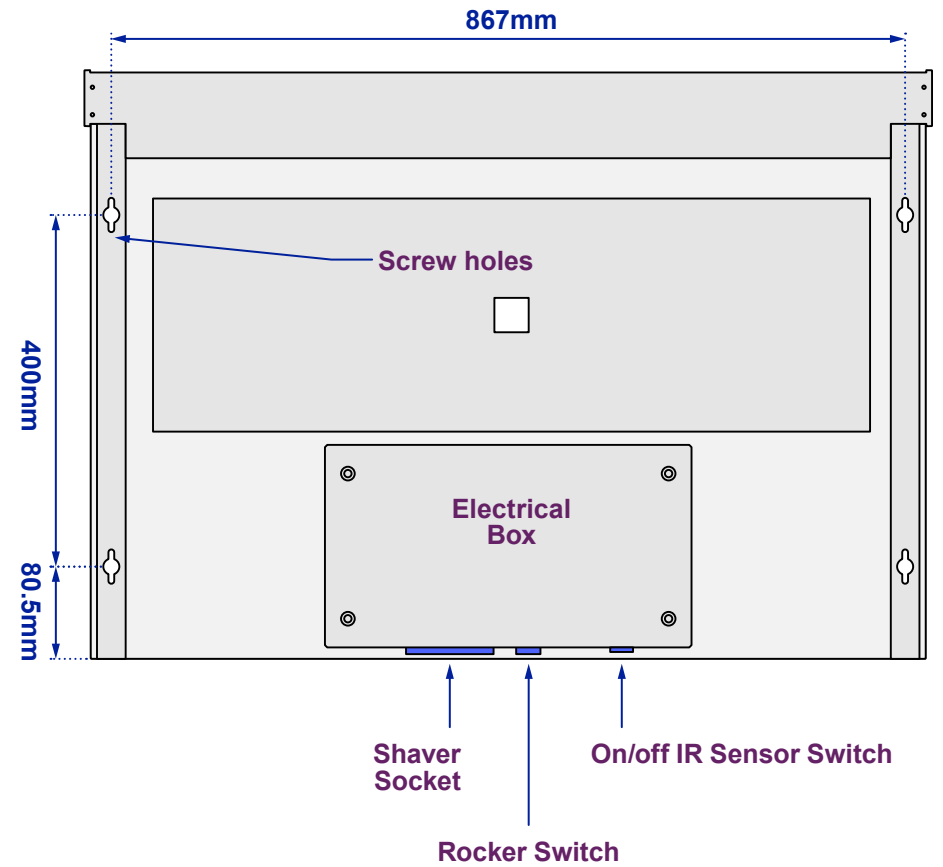

Gleam Wide Bathroom Mirror

Model No: 100877k478

Views of complete assembly

View of Back plate