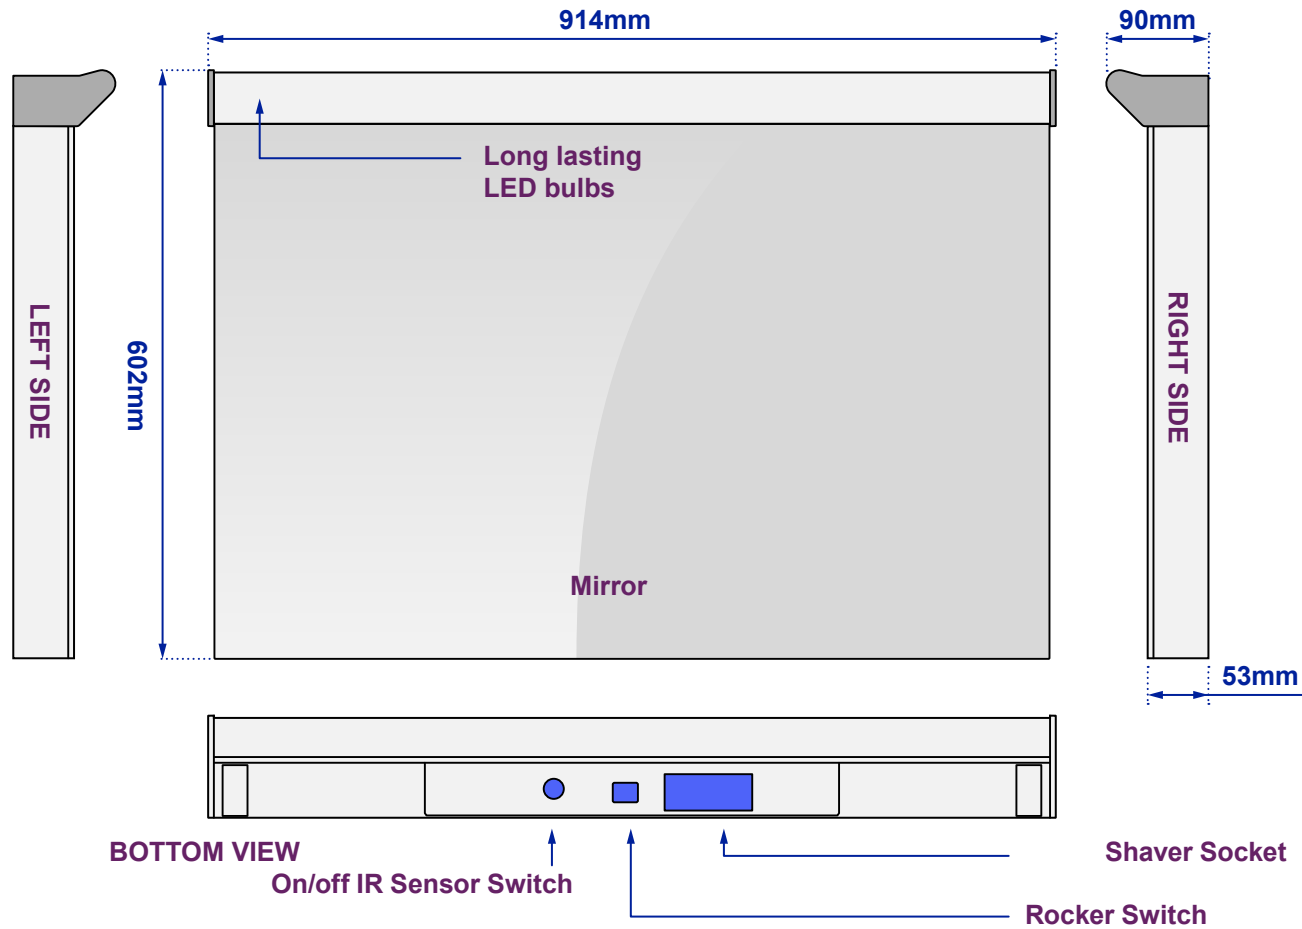

Gleam Wide Bathroom Mirror

Model No: 100877k478

Views of complete assembly

View of Back plate