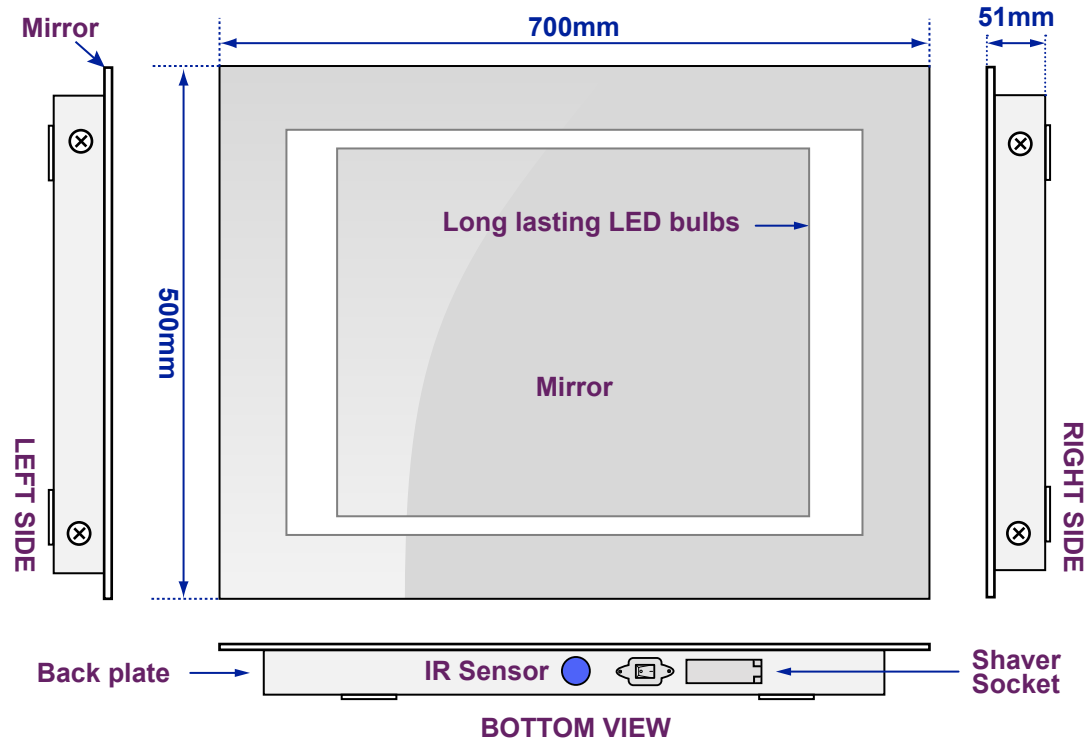

Kalki Shaver LED Mirror

Model No: 100877K48

Views of complete assembly - With Mirror

Views of Back plate - Without Mirror