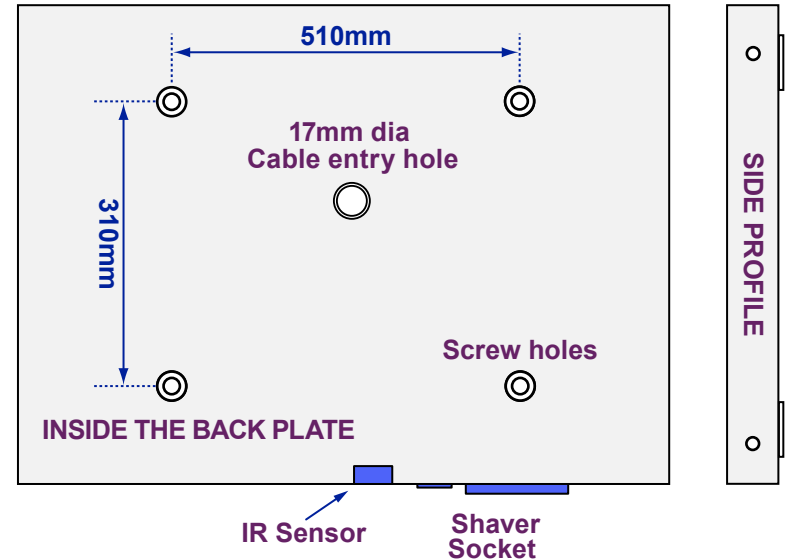

Kalki Shaver LED Mirror

Model No: 100877K48

Views of complete assembly - With Mirror

Views of Back plate - Without Mirror