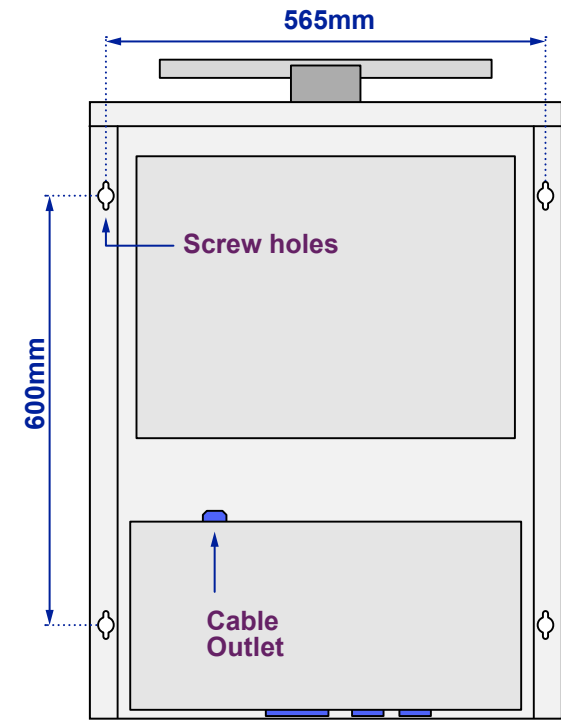

Crown Top Light Mirror

Model No: 100877k483

Views of complete assembly

View of Back plate