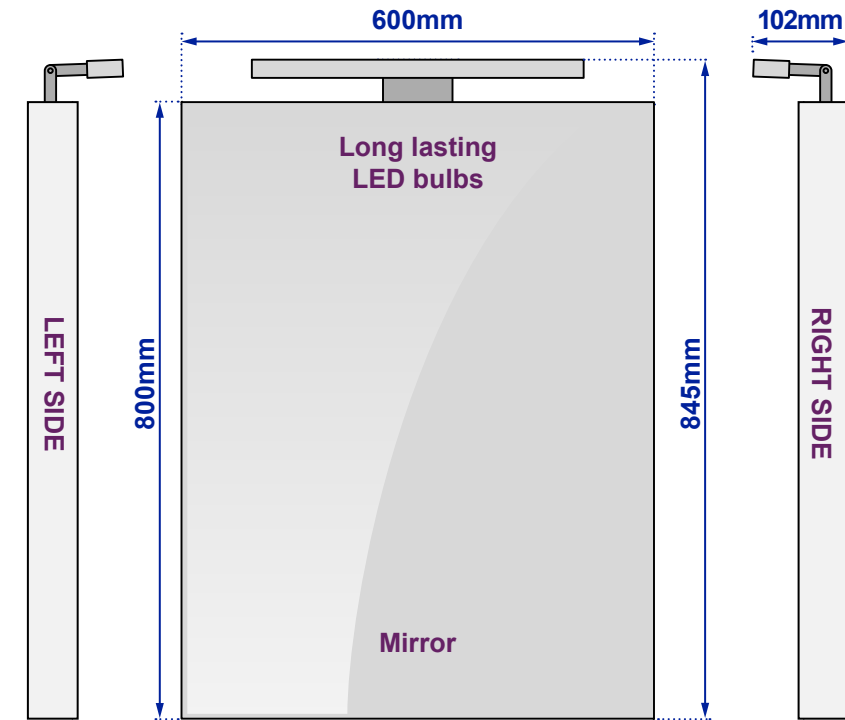

Crown Top Light Mirror

Model No: 100877k483

Views of complete assembly

View of Back plate