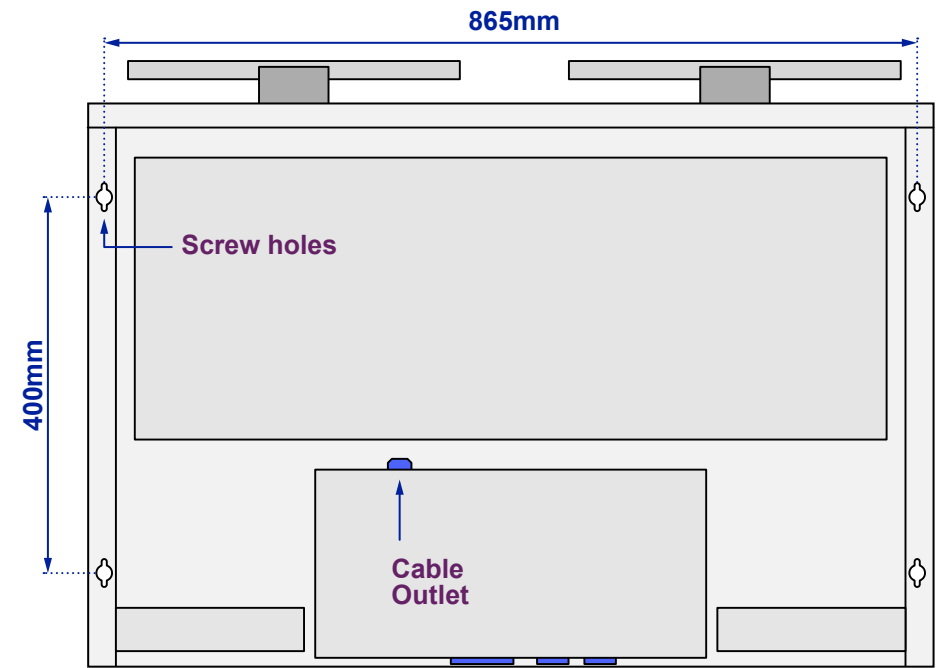

Crown Top Light Mirror

Model No: 100877k484

BOTTOM VIEW

Views of complete assembly

View of Back plate