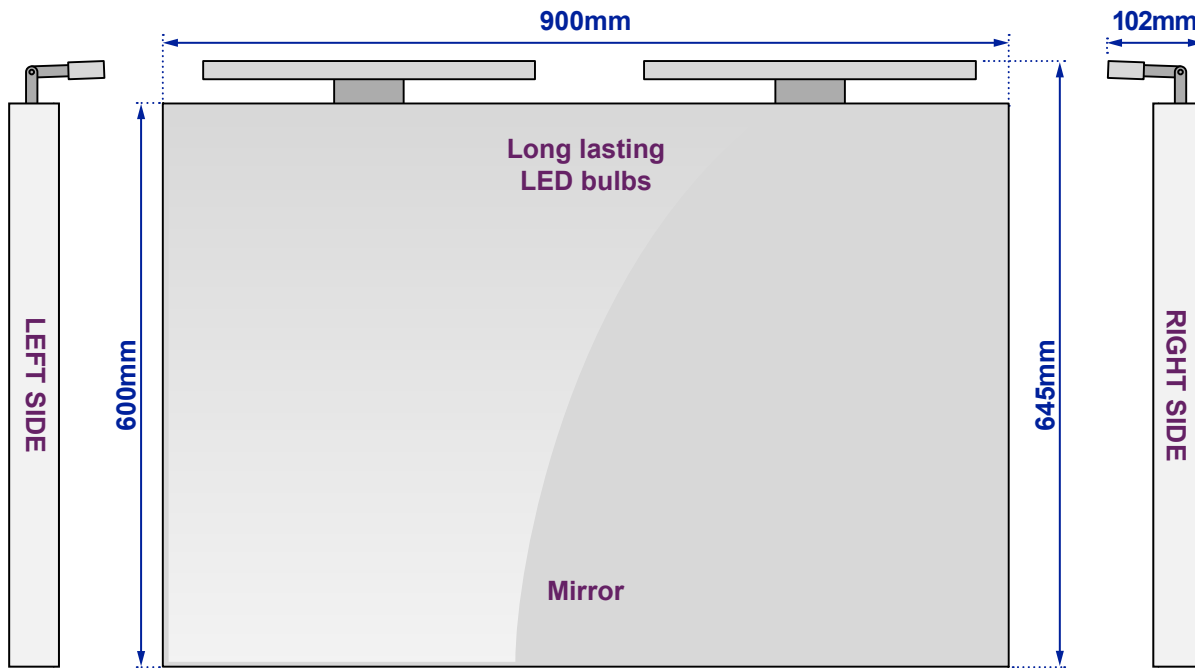

Crown Top Light Mirror

Model No: 100877k484

BOTTOM VIEW

Views of complete assembly

View of Back plate