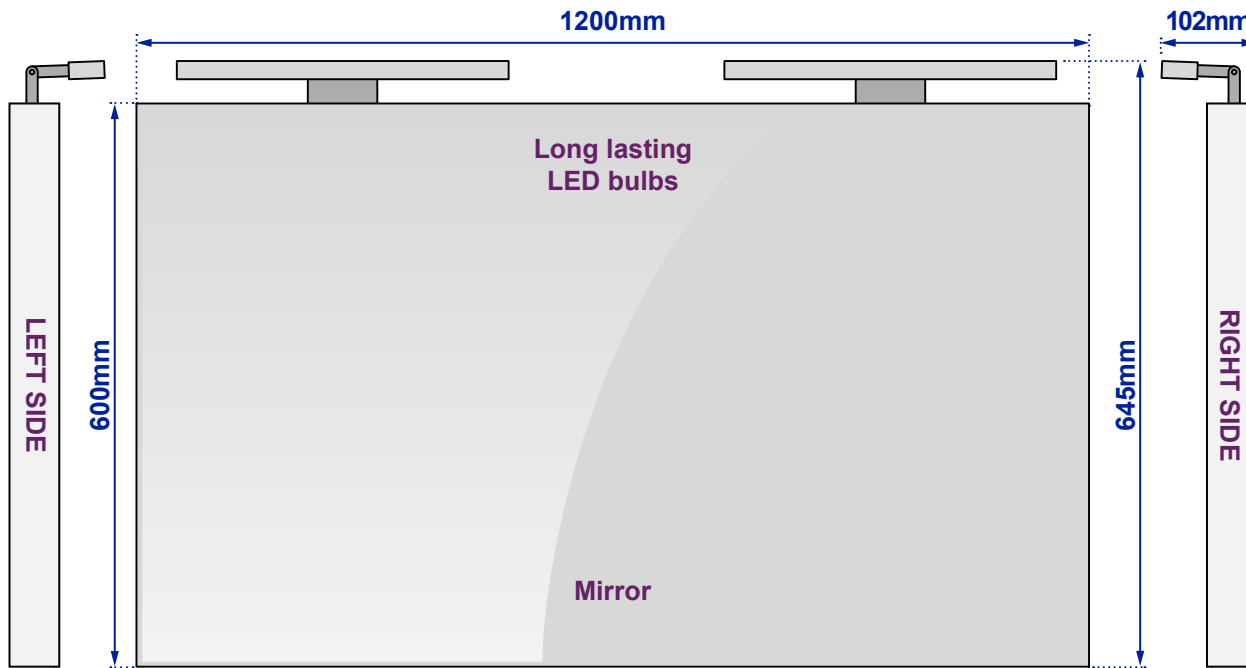

Chief Top Light Mirror

Model No: 100877k485

BOTTOM VIEW

Views of complete assembly

View of Back plate