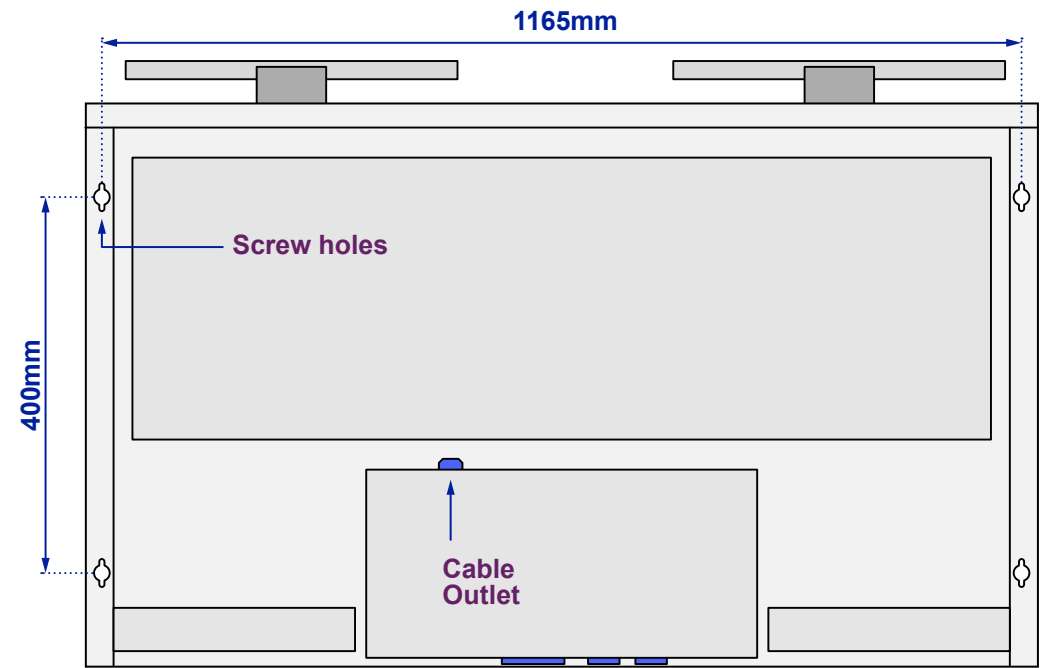

Chief Top Light Mirror

Model No: 100877k485

BOTTOM VIEW

Views of complete assembly

View of Back plate