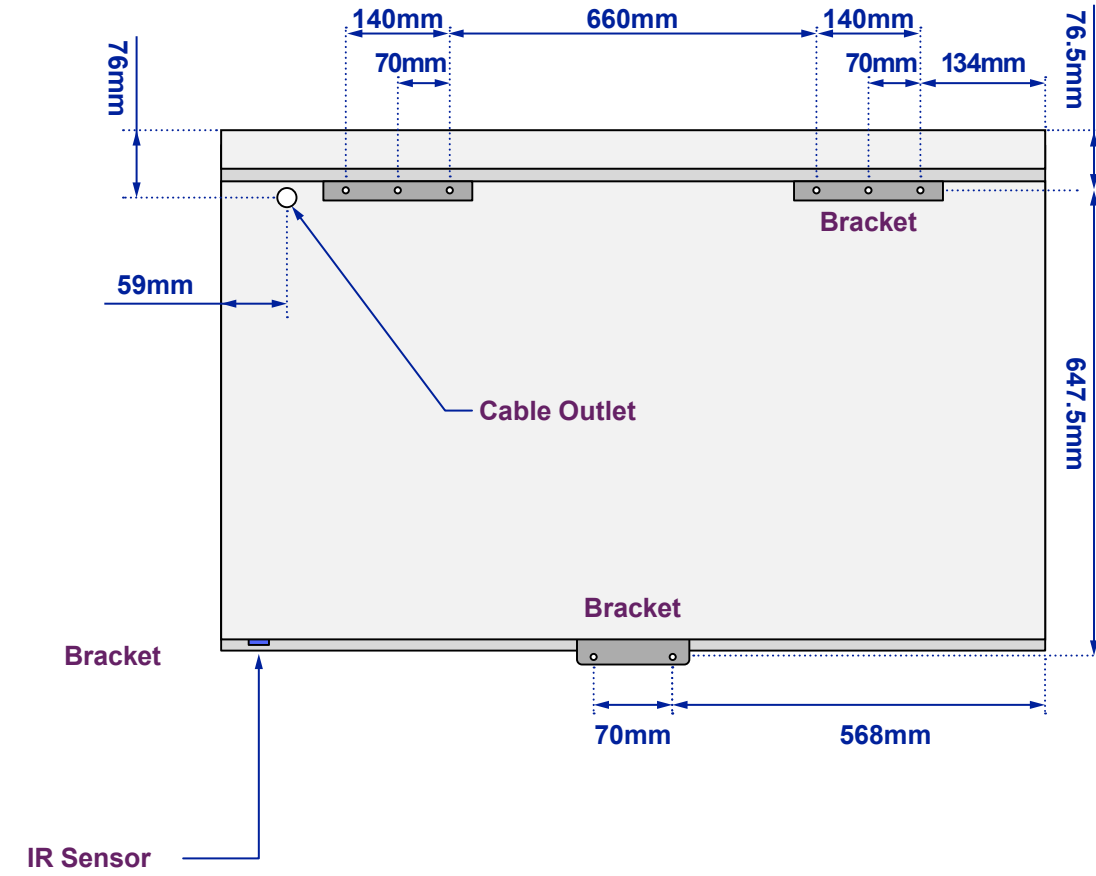

# Top Light Cabinet

Model No: 100877k506

Views of complete assembly

View of Back plate