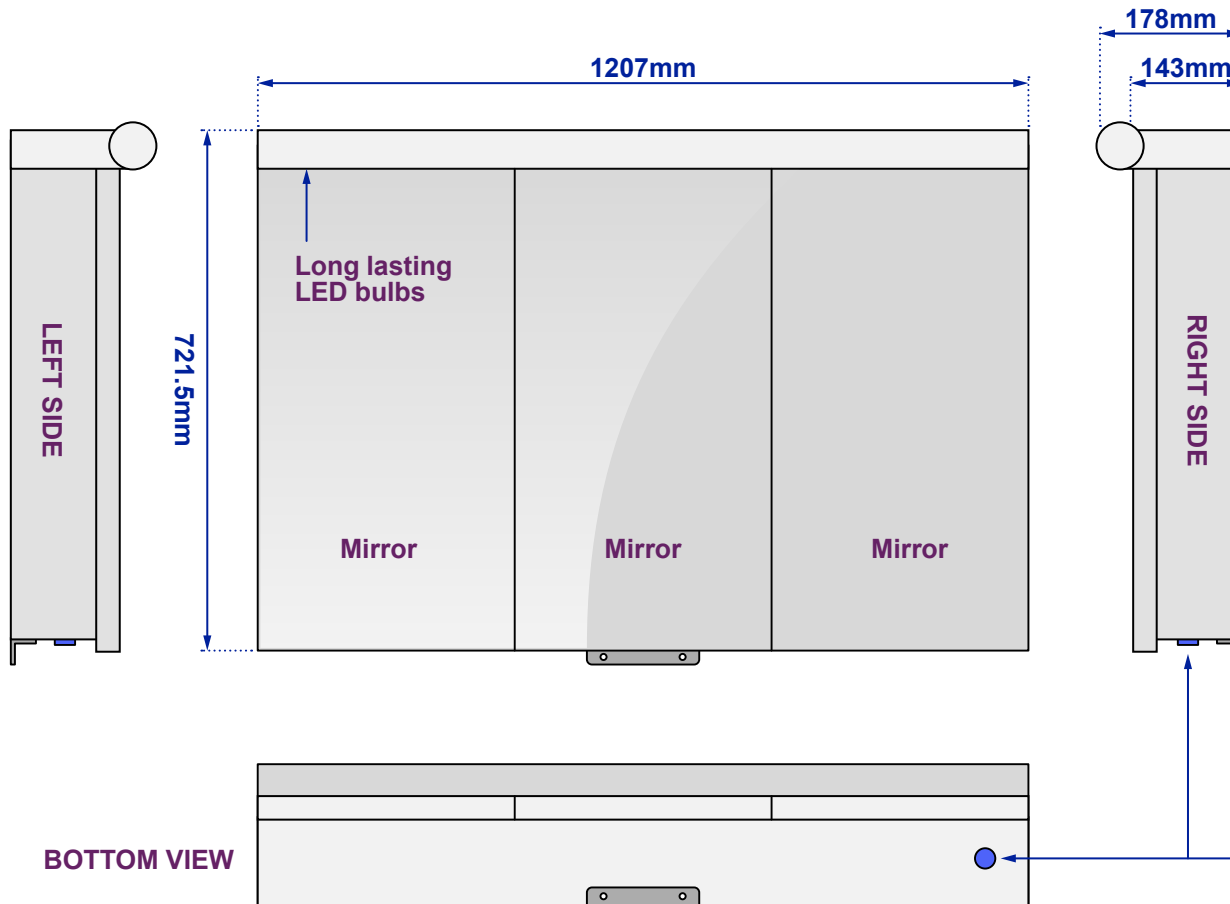

# Top Light Cabinet

Model No: 100877k506

Views of complete assembly

View of Back plate