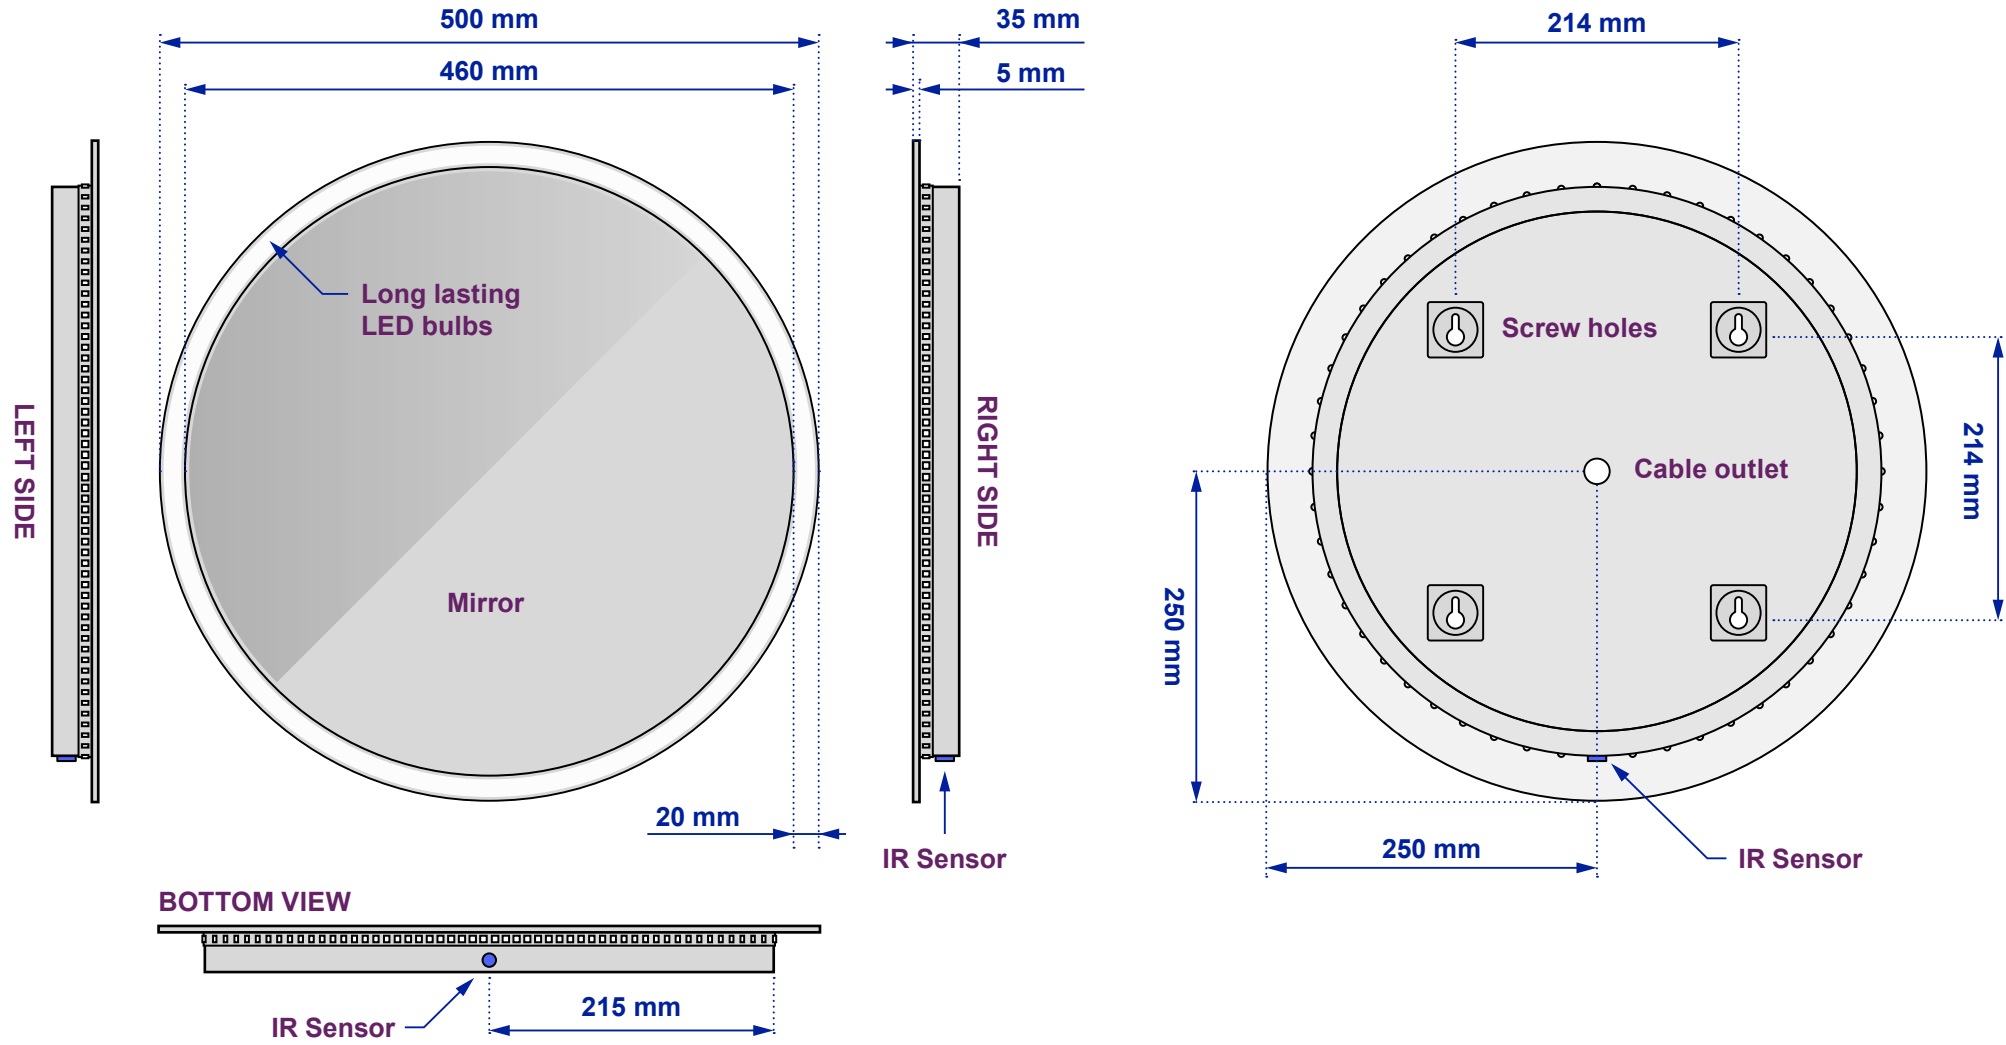

Eclipt Super Slim Edge Mirror

Model No: 100877k514

Views of complete assembly

View of Back plate