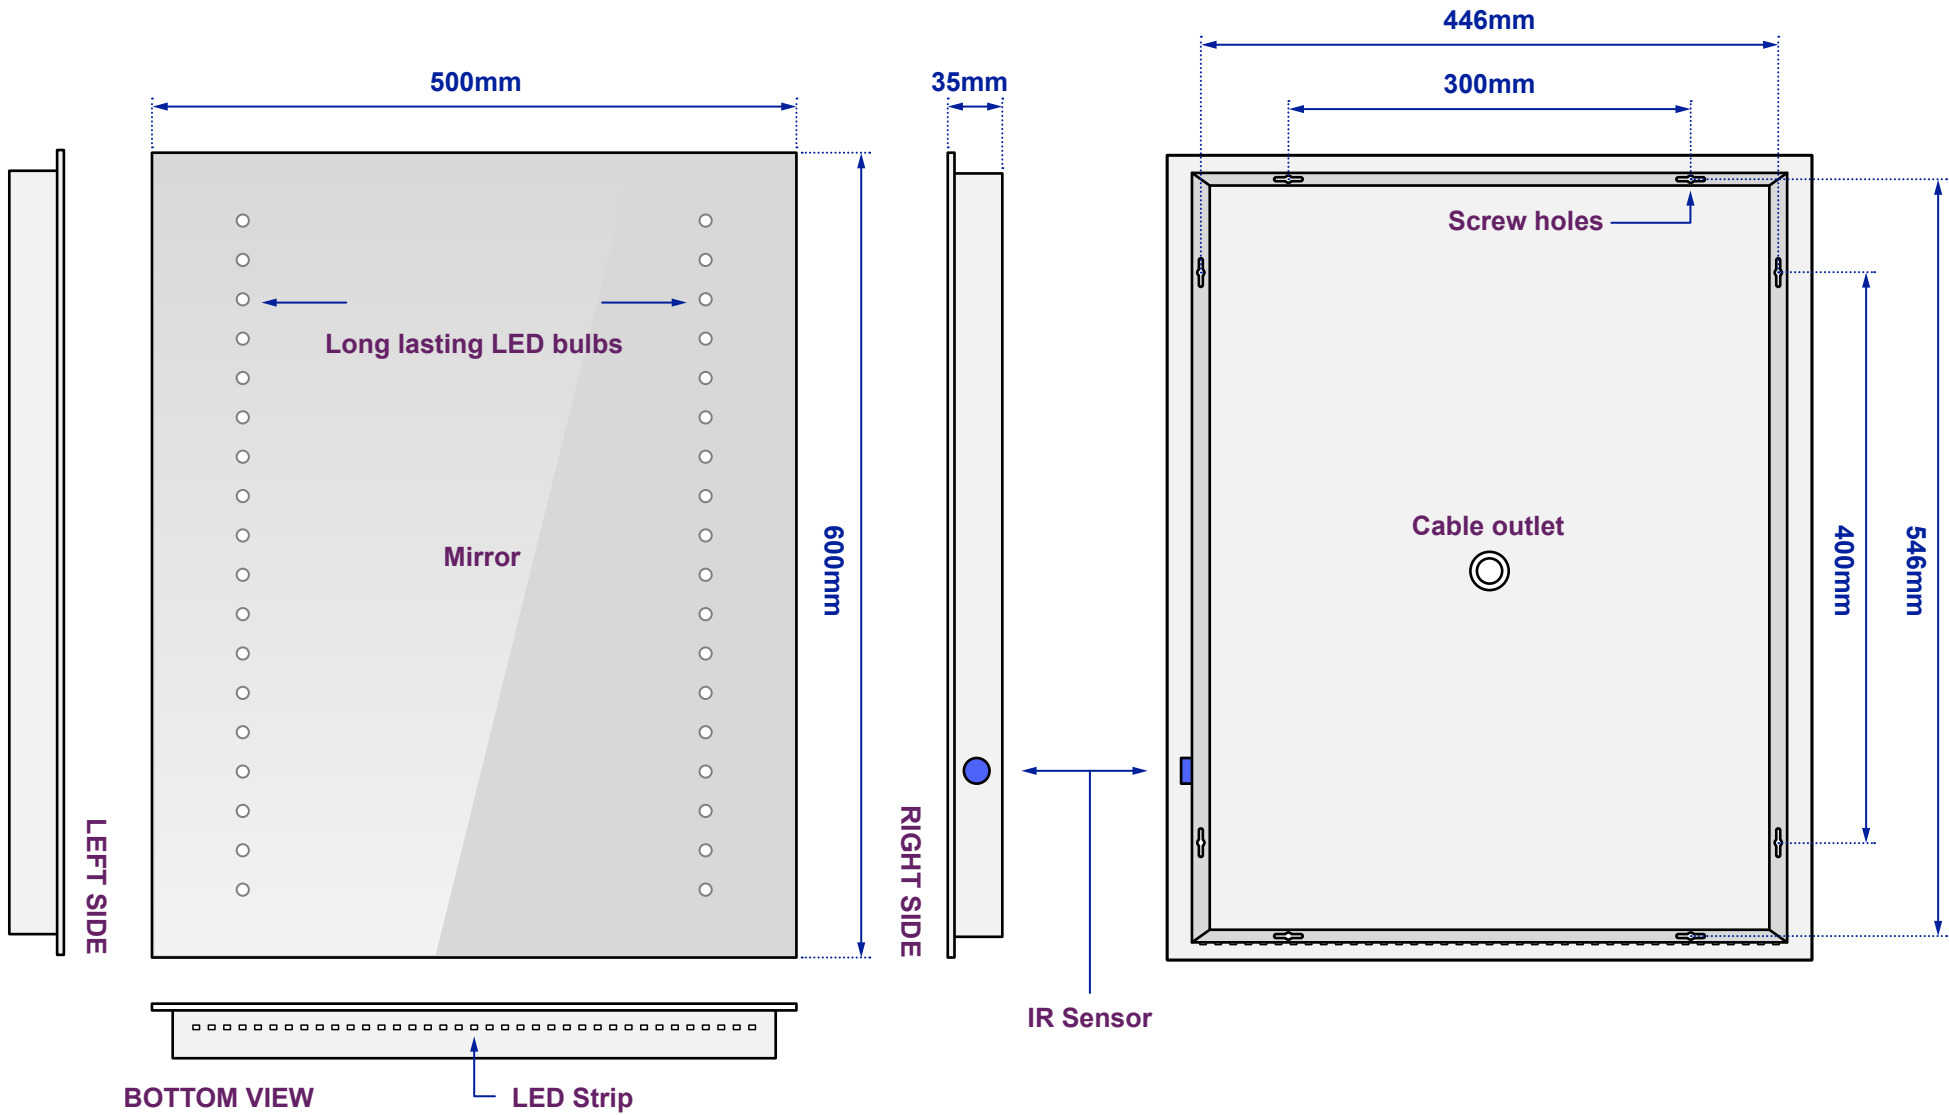

Dream Ultra-Slim

Model No: 100877K55 (colour)

Views of complete assembly

View of Back plate