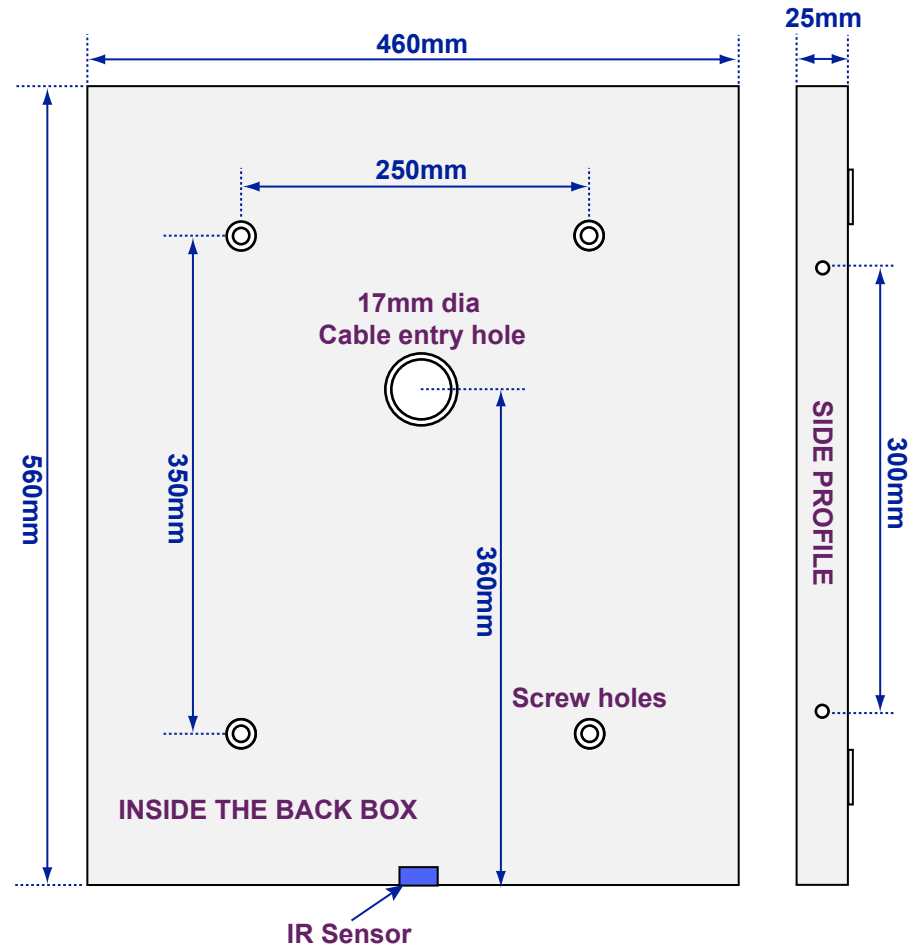

Dream Ultra-Slim

Model No: 100877K55

Views of complete assembly - With Mirror

Views of Back plate - Without Mirror