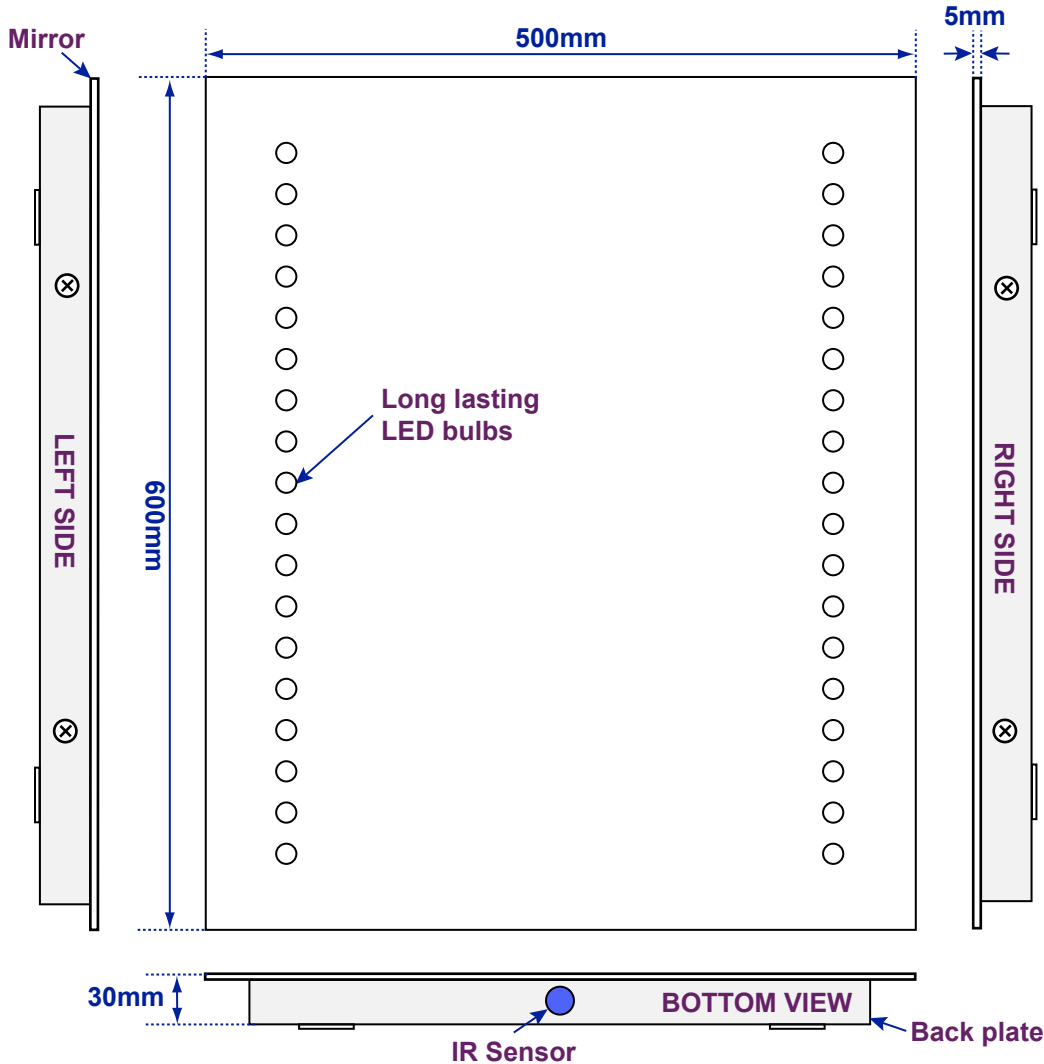

Dream Ultra-Slim

Model No: 100877K55

Views of complete assembly - With Mirror

Views of Back plate - Without Mirror