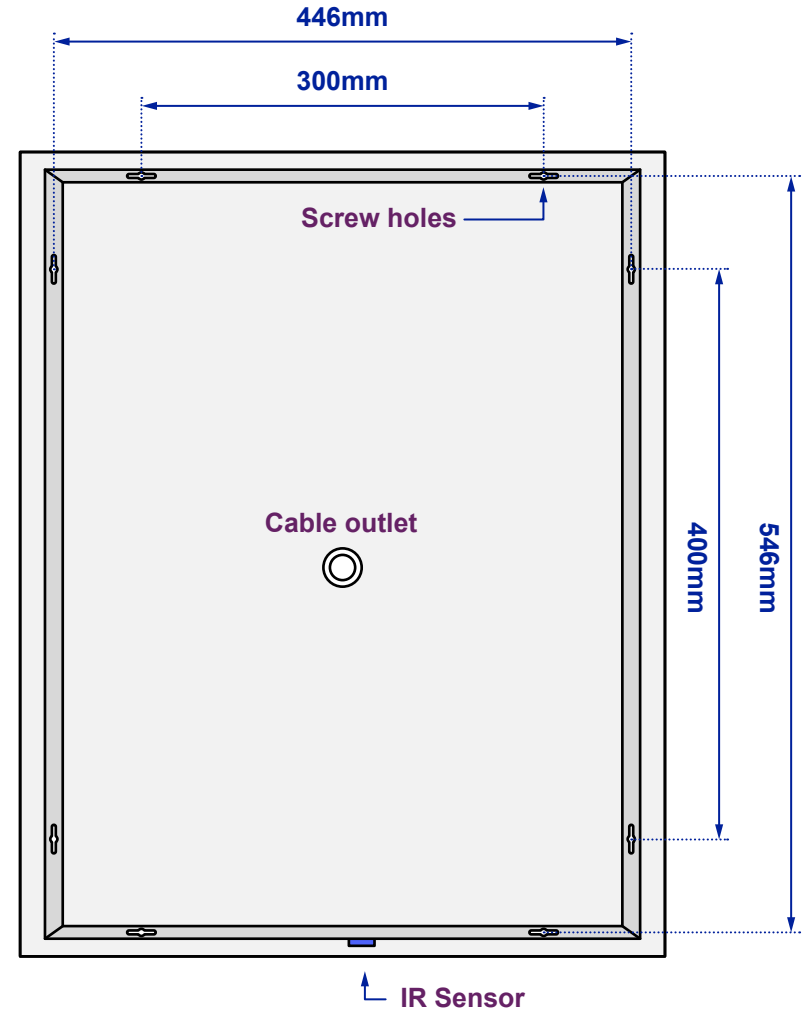

Dream Ultra-Slim

Model No: 100877K55

Views of complete assembly

View of Back plate