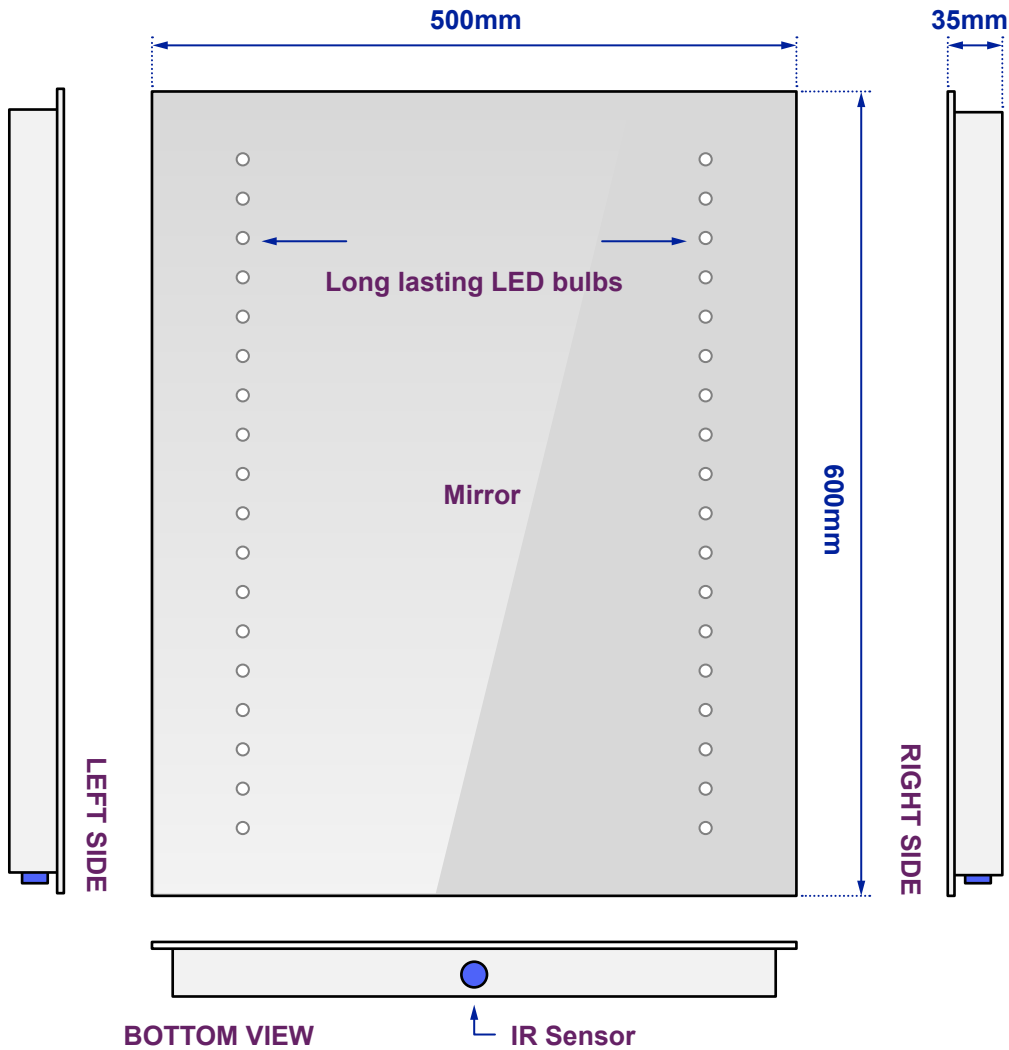

Dream Ultra-Slim

Model No: 100877K55

Views of complete assembly

View of Back plate