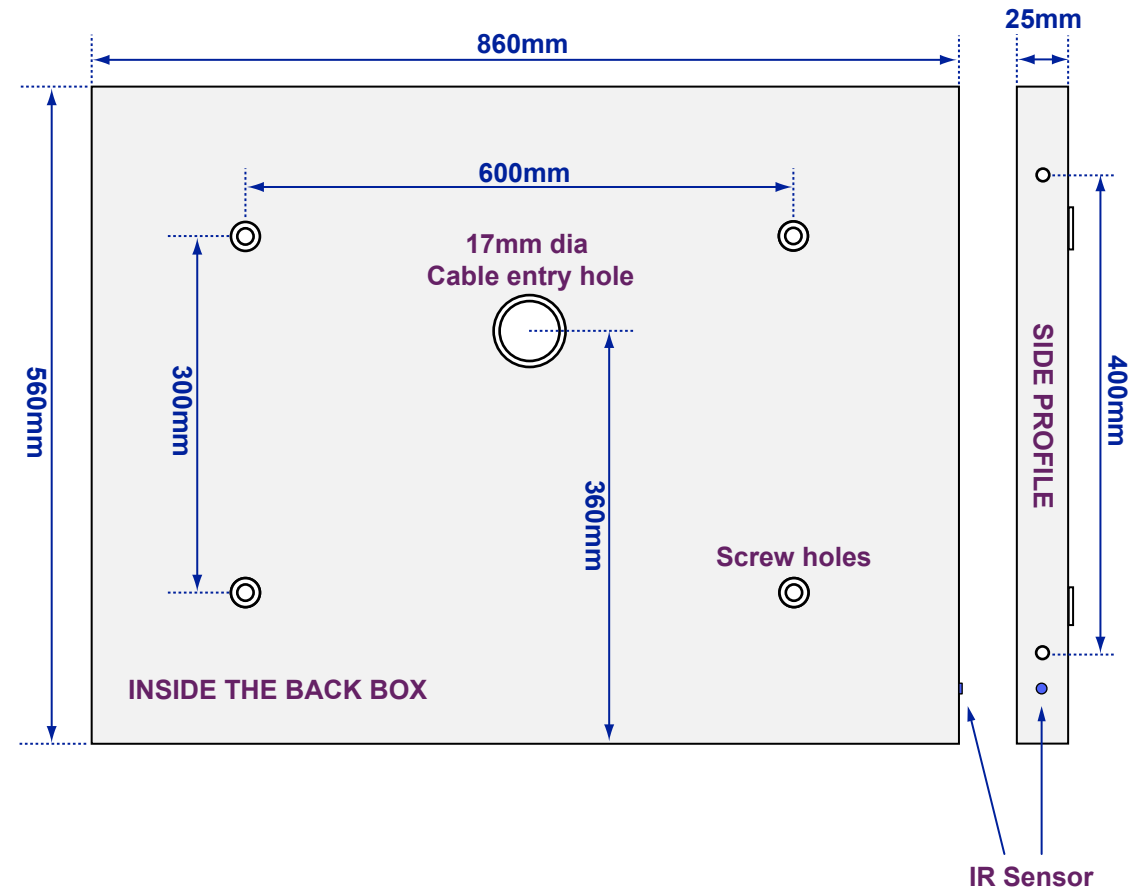

Bella Ultra-Slim

Model No: 100877K61 (colour)

Views of complete assembly - With Mirror

Views of Back plate - Without Mirror