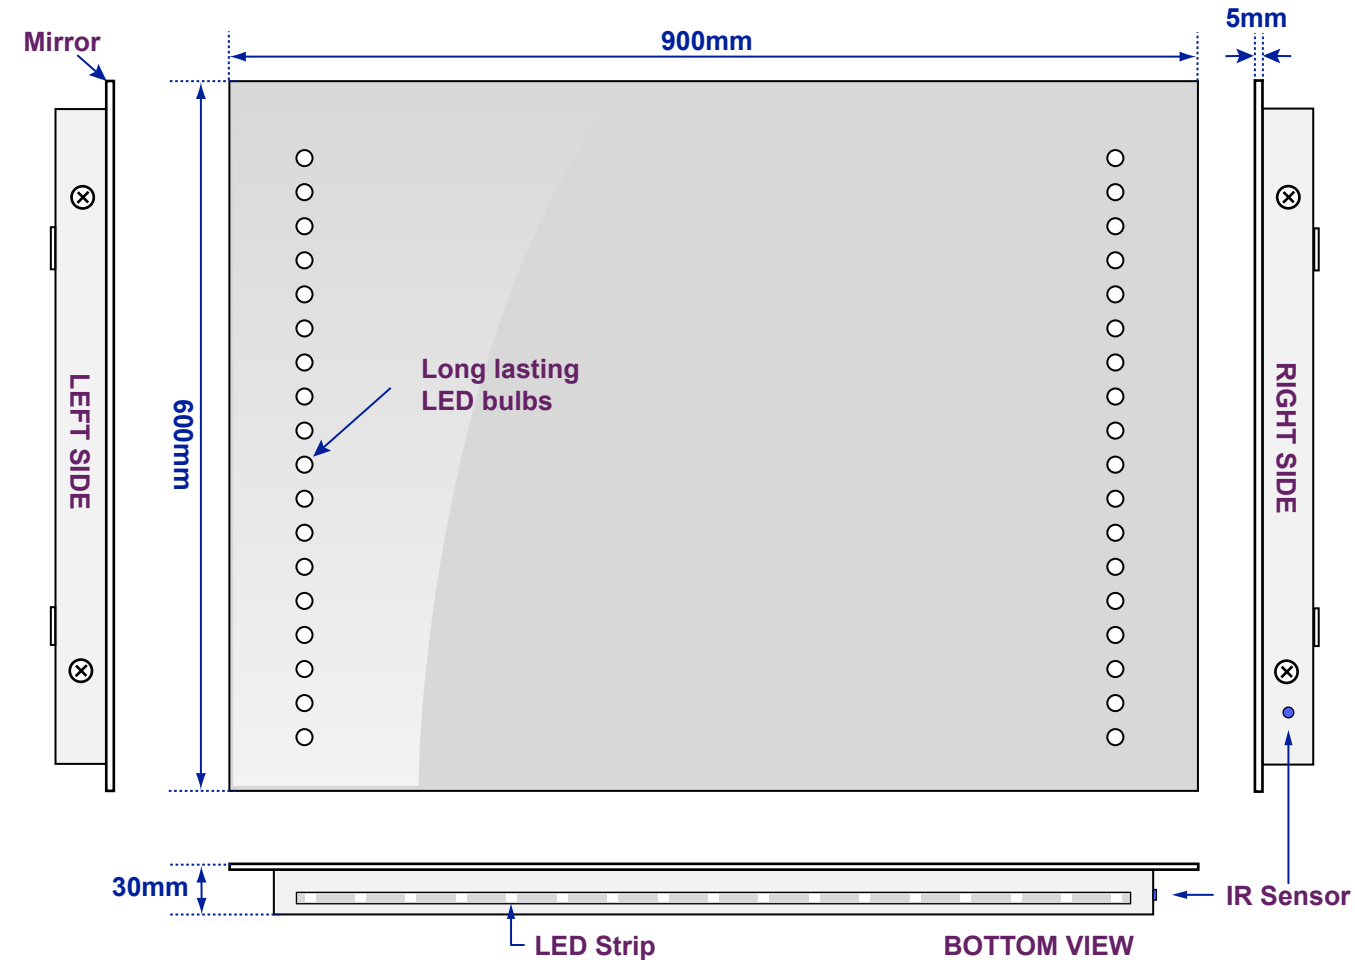

Bella Ultra-Slim

Model No: 100877K61 (colour)

Views of complete assembly - With Mirror

Views of Back plate - Without Mirror