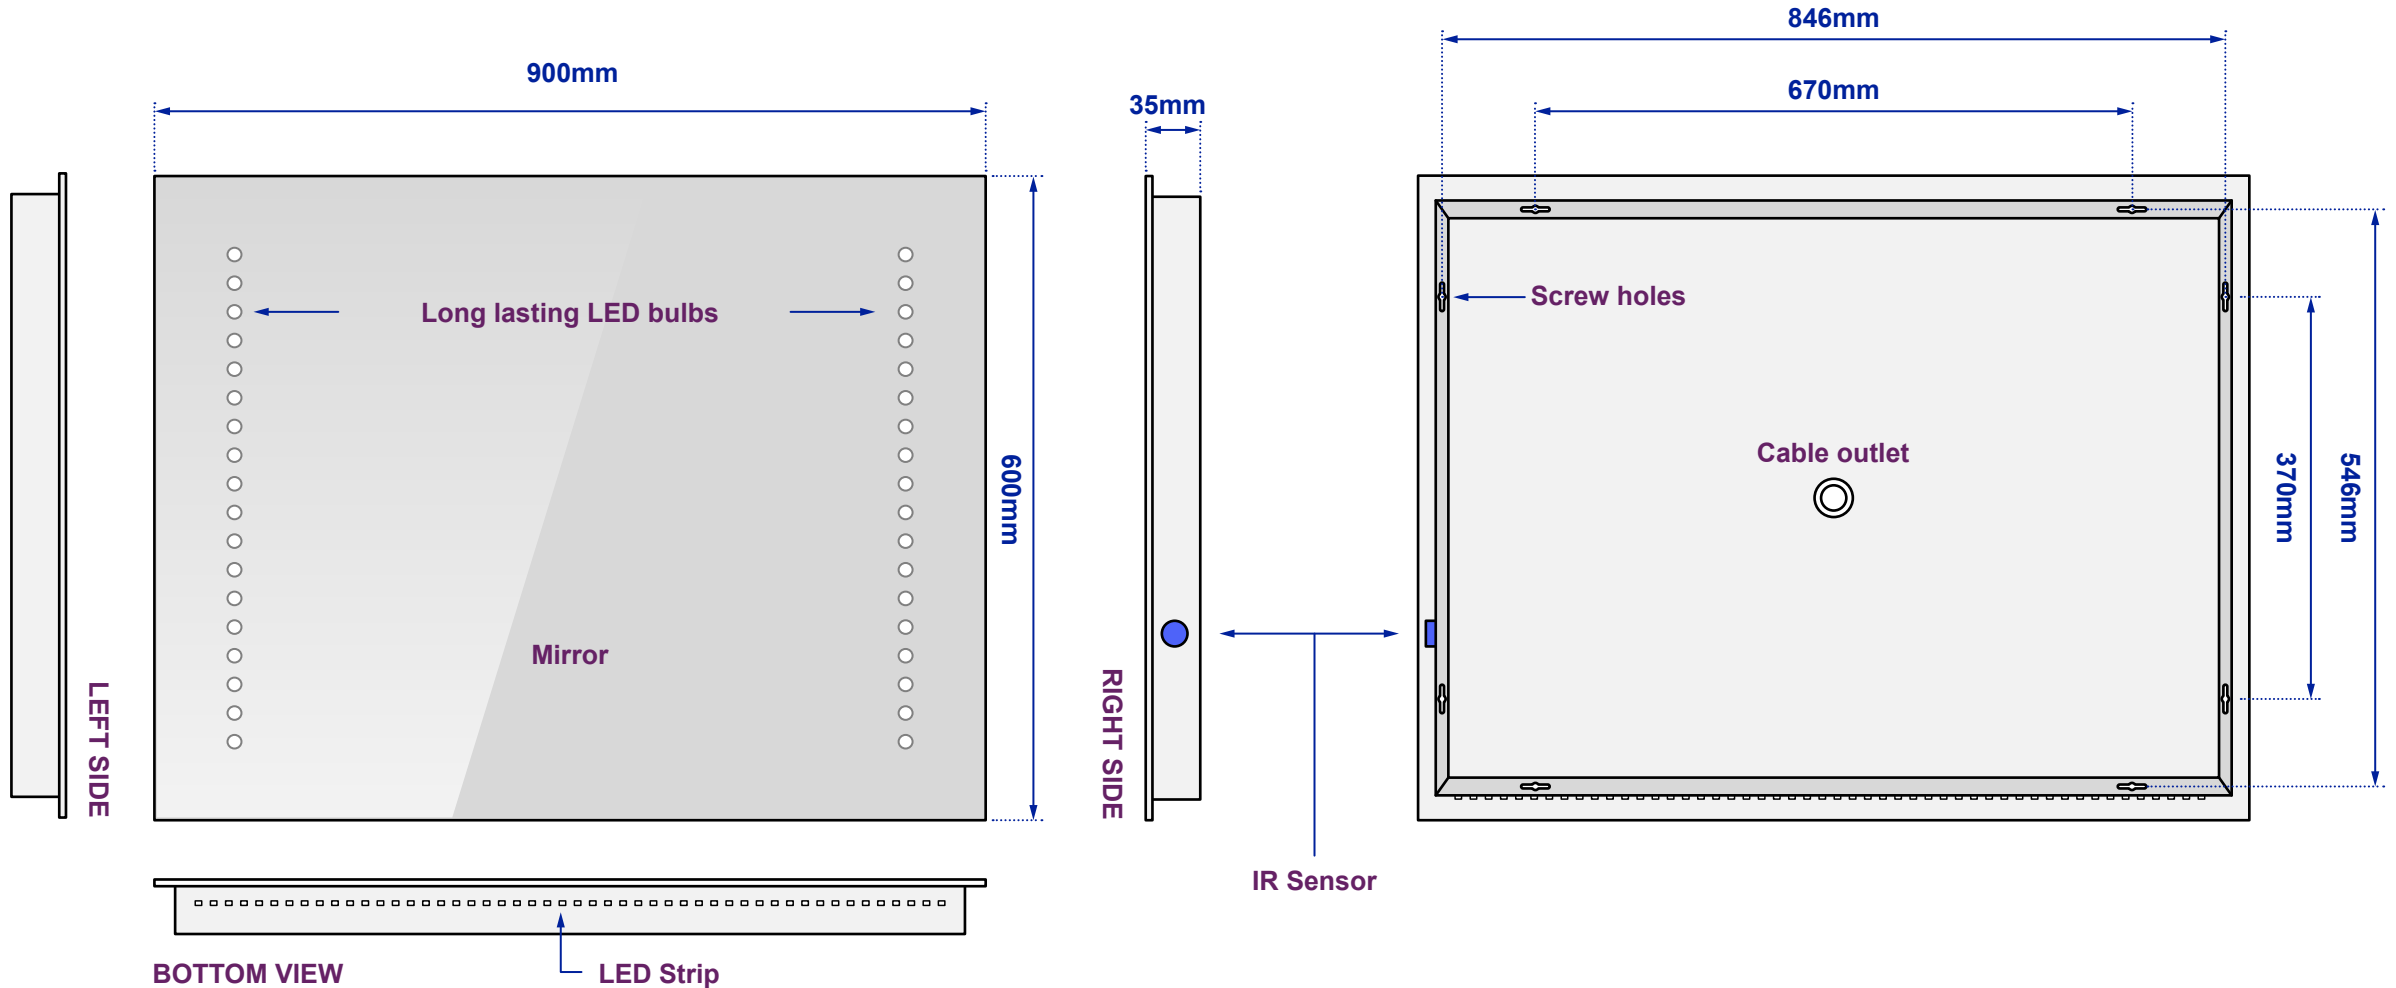

# Bella Ultra-Slim

Model No: 100877K61 (colour)

Views of complete assembly

View of Back plate