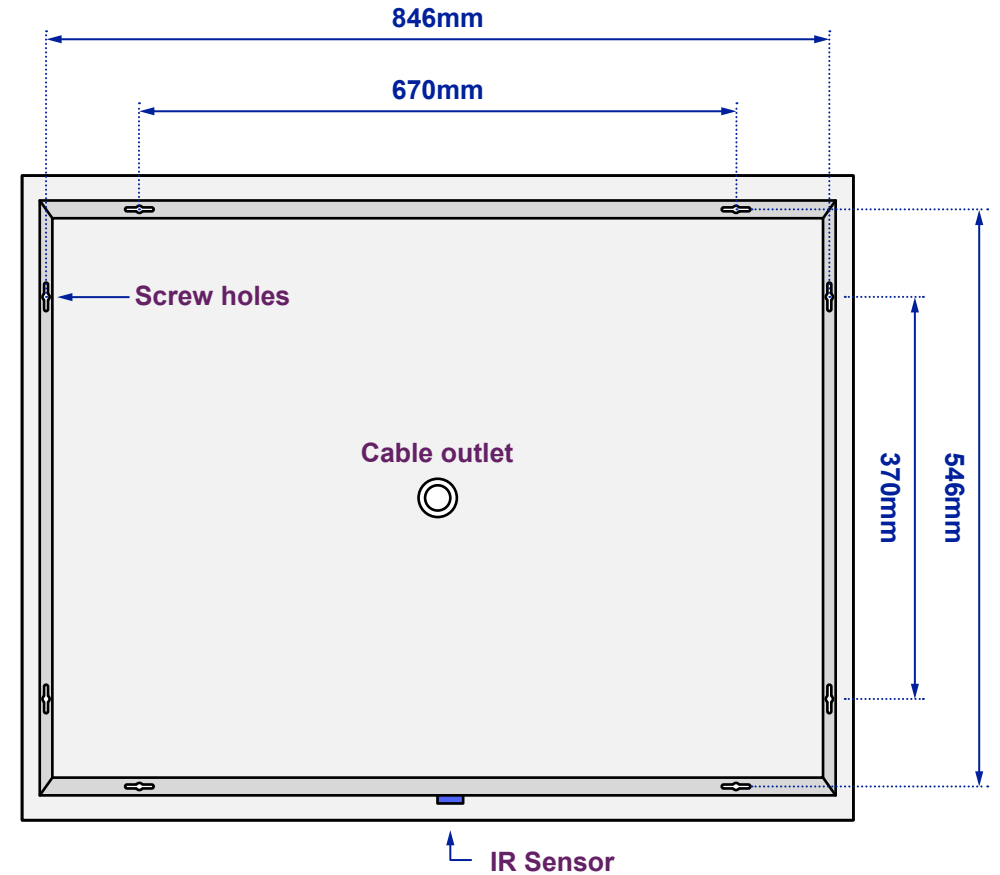

Bella Ultra-Slim

Model No: 100877K61

Views of complete assembly

View of Back plate