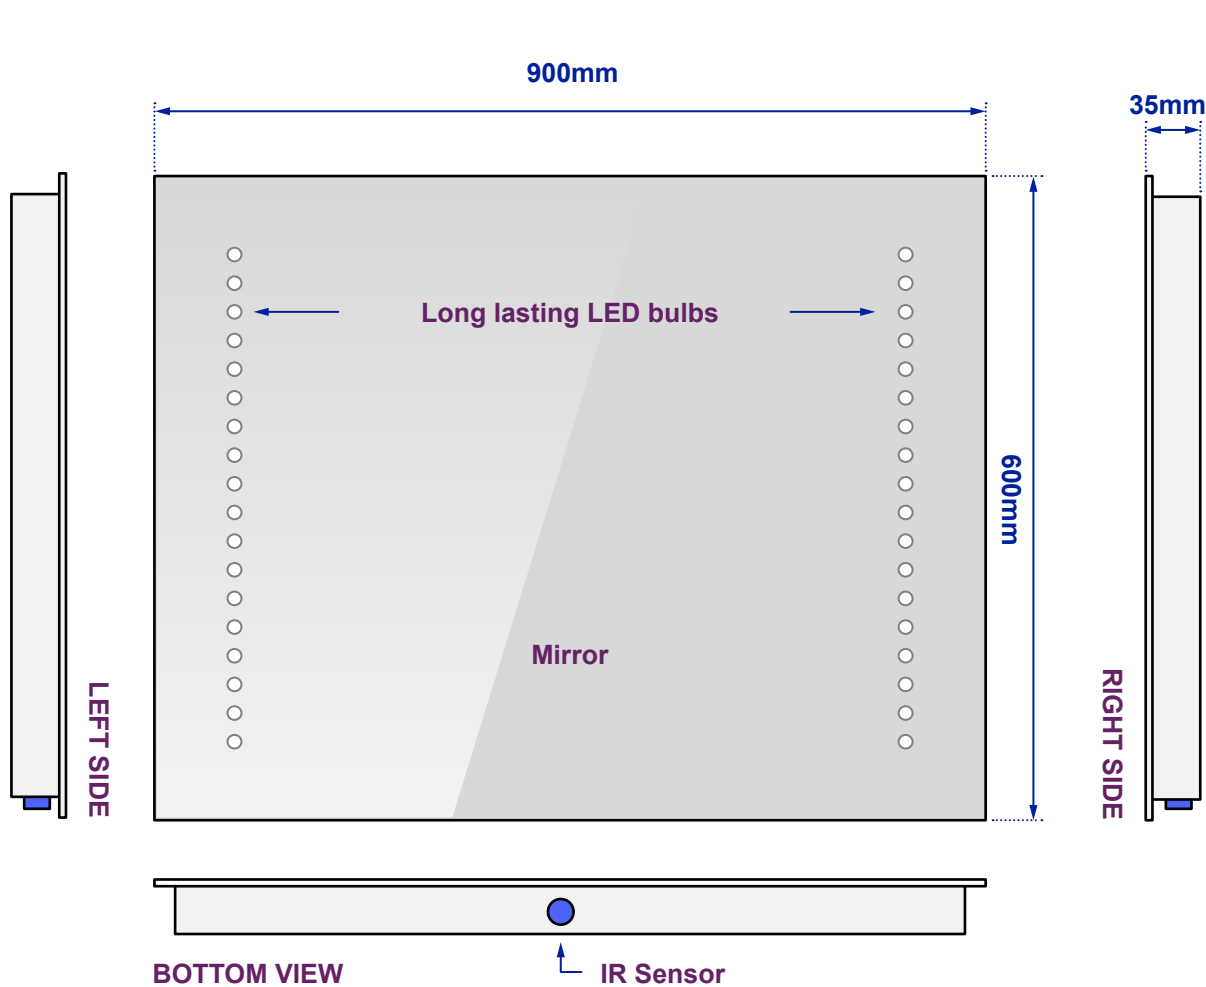

Bella Ultra-Slim

Model No: 100877K61

Views of complete assembly

View of Back plate