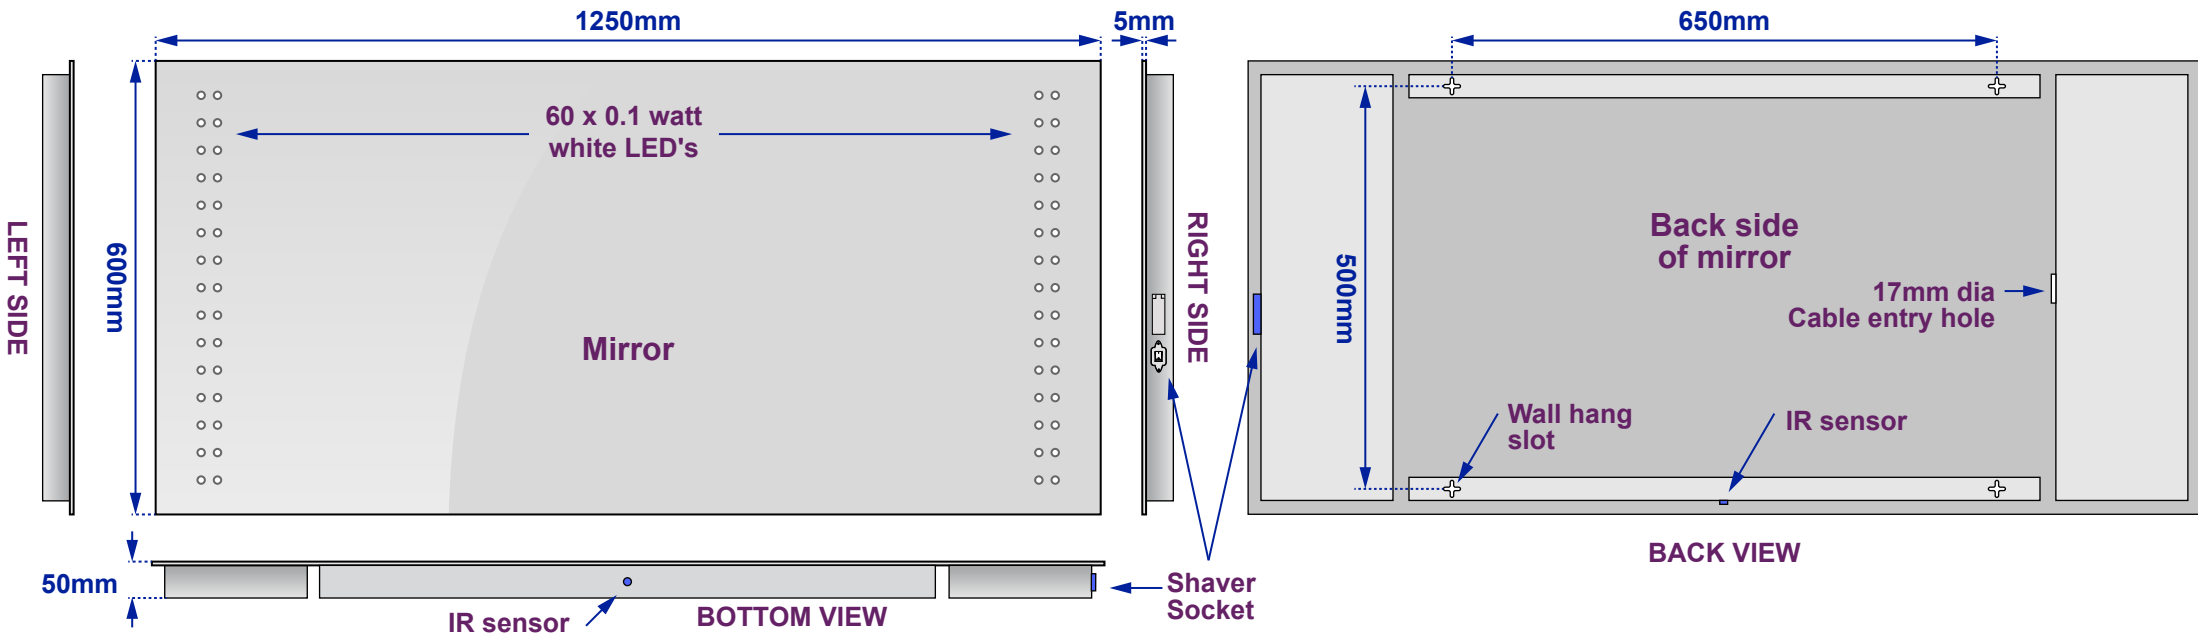

Glacier Shaver

Model No: 100877K62S

Views of complete assembly