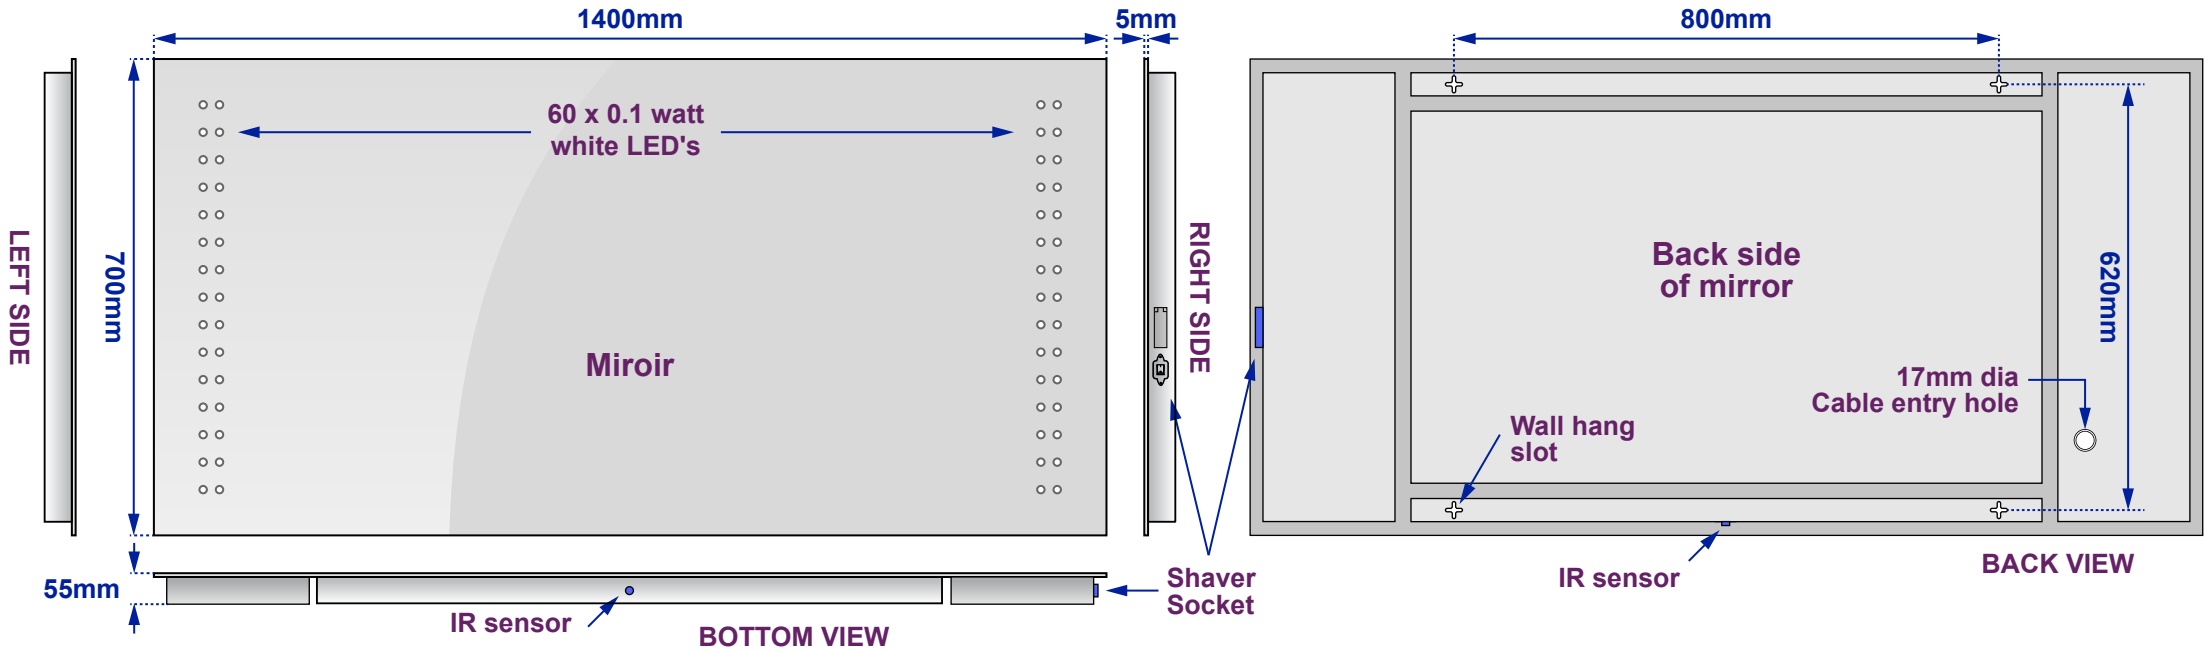

# Horizon Shaver

Model No: 100877K7S

Views of complete assembly