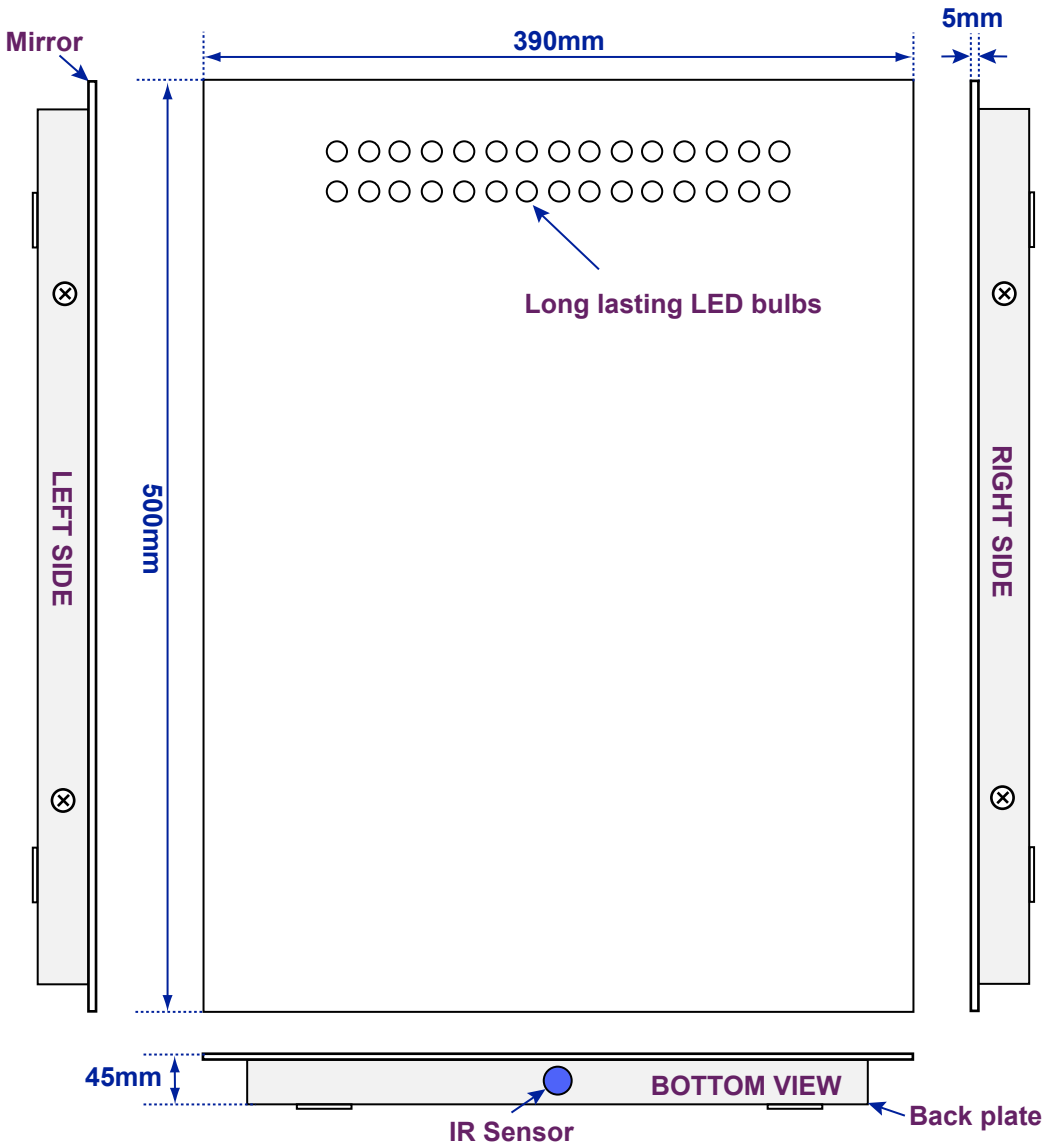

Reflect Ultra-Slim

Model No: 100877K8

Views of complete assembly - With Mirror

Views of Back plate - Without Mirror