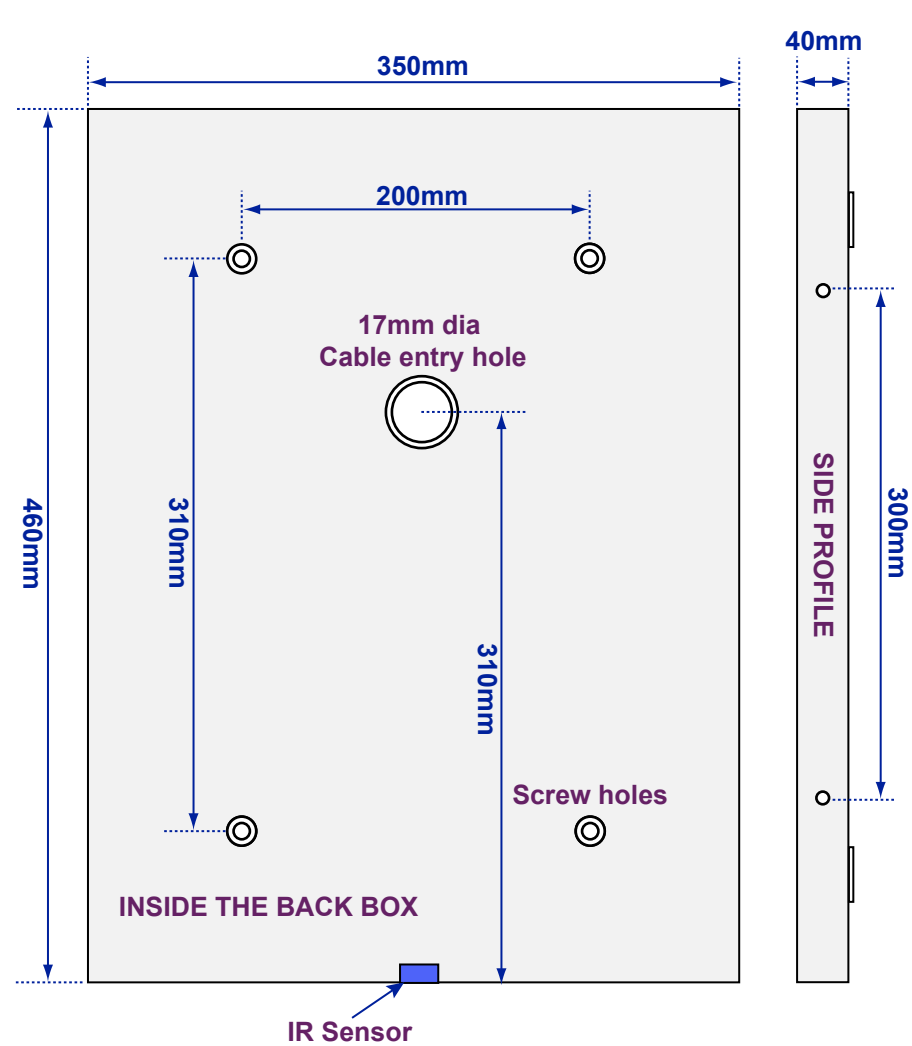

Reflect Ultra-Slim

Model No: 100877K8

Views of complete assembly - With Mirror

Views of Back plate - Without Mirror