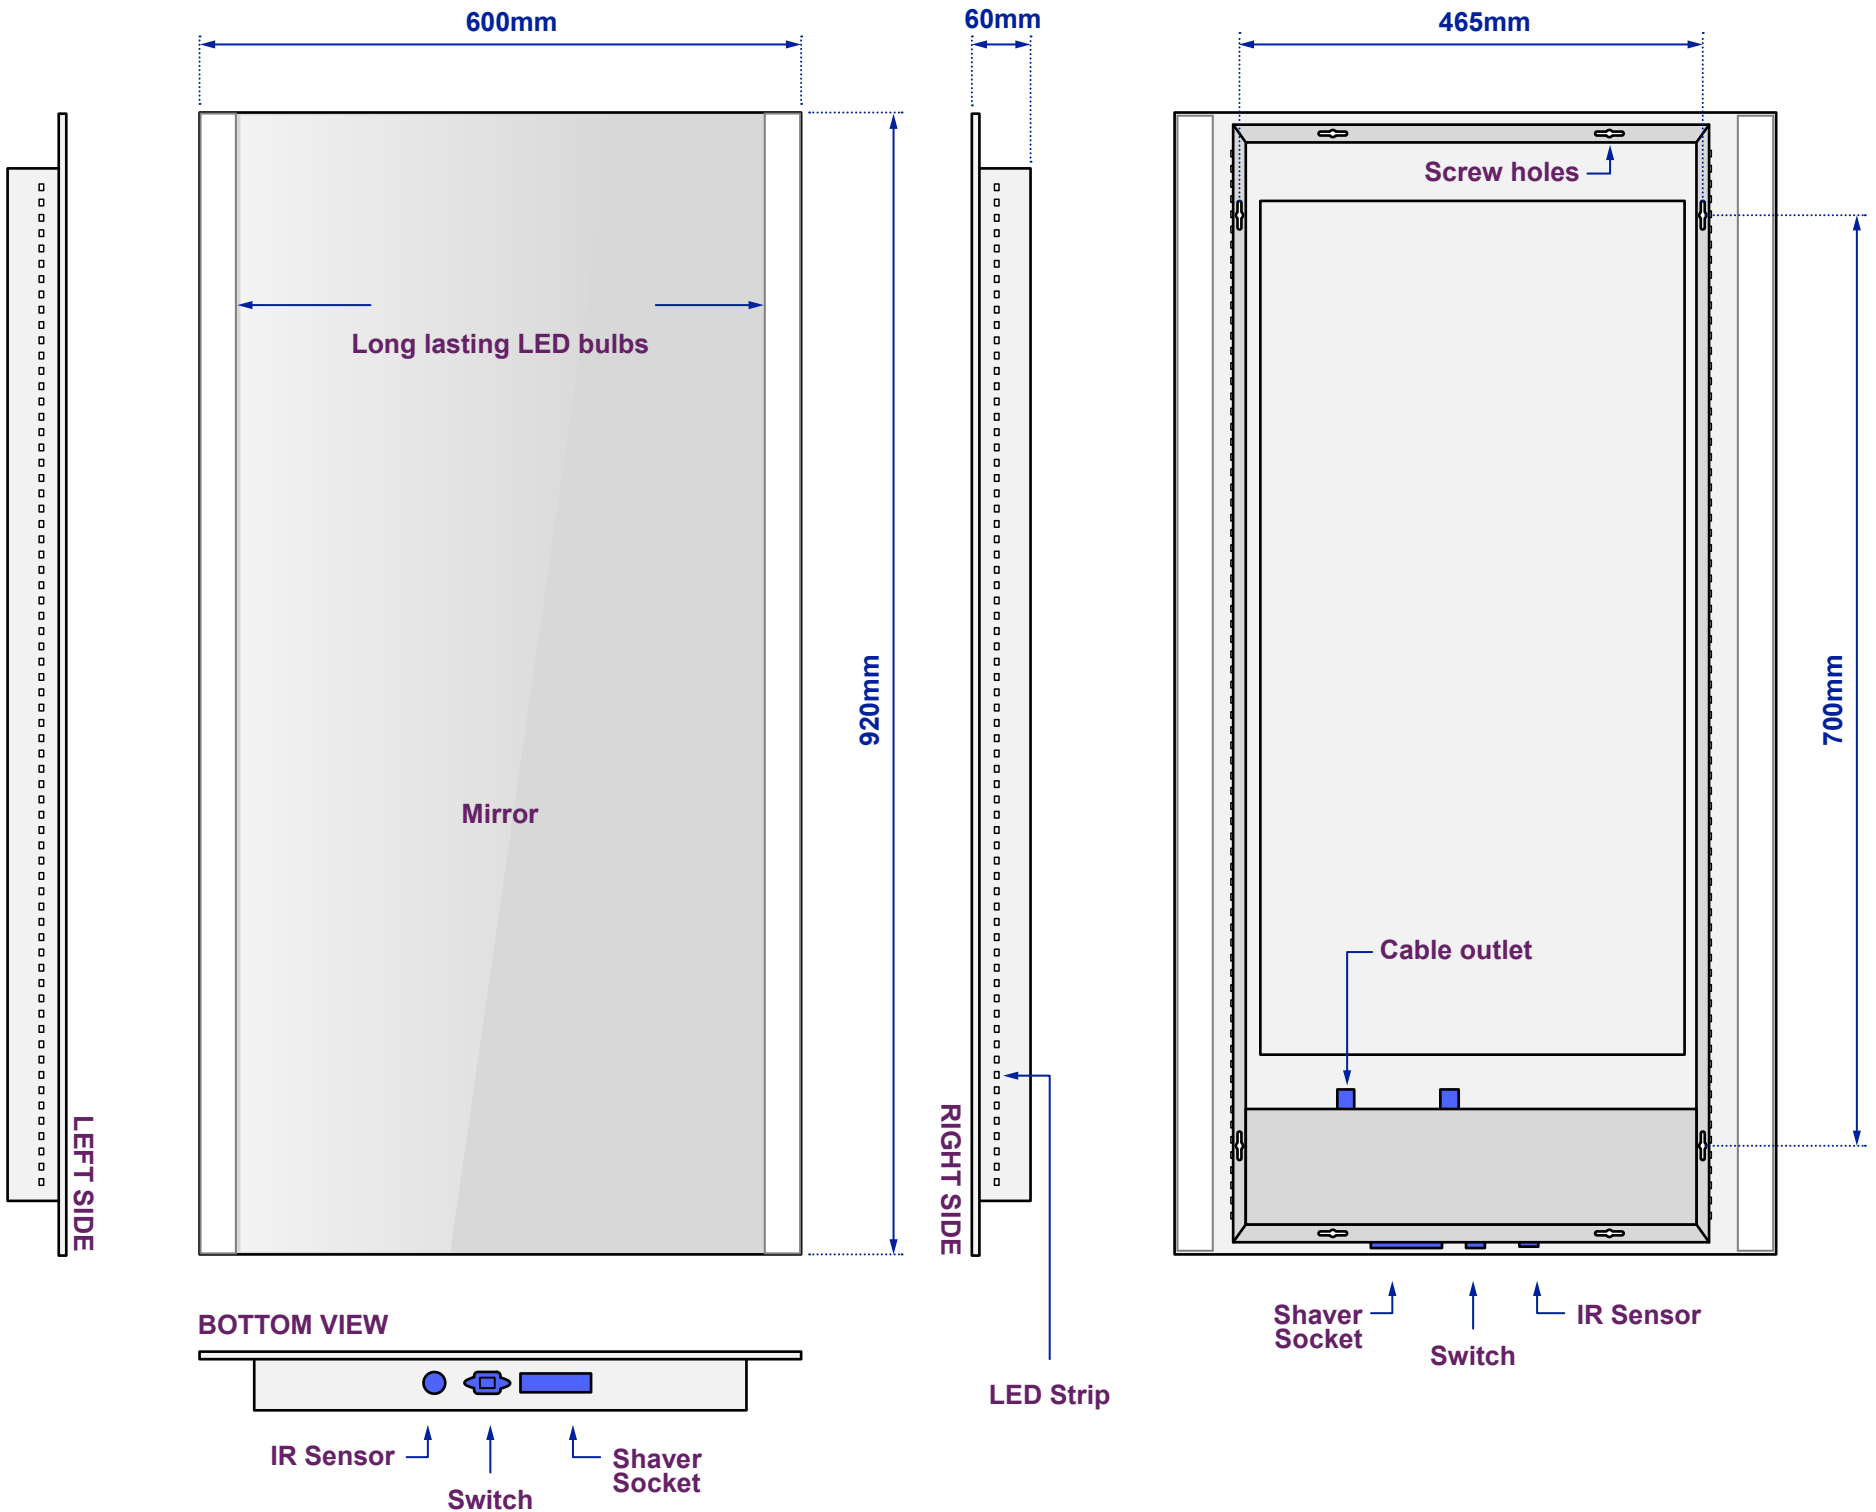

# LED Mirror

Model No: 100877K8501V

Views of complete assembly

View of Back plate