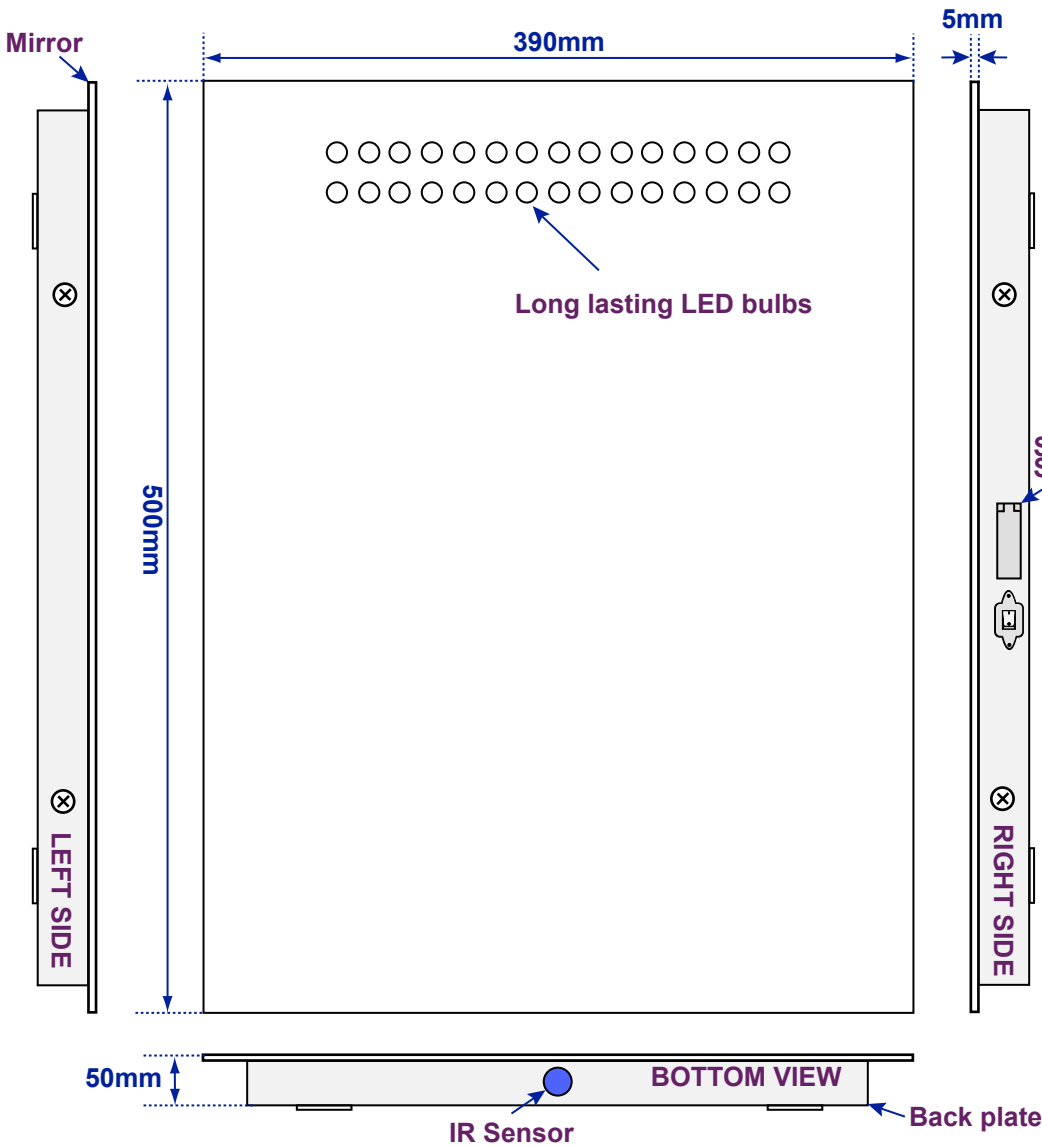

Reflect Shaver

Model No: 100877K8S

Views of complete assembly - With Mirror

Views of Back plate - Without Mirror