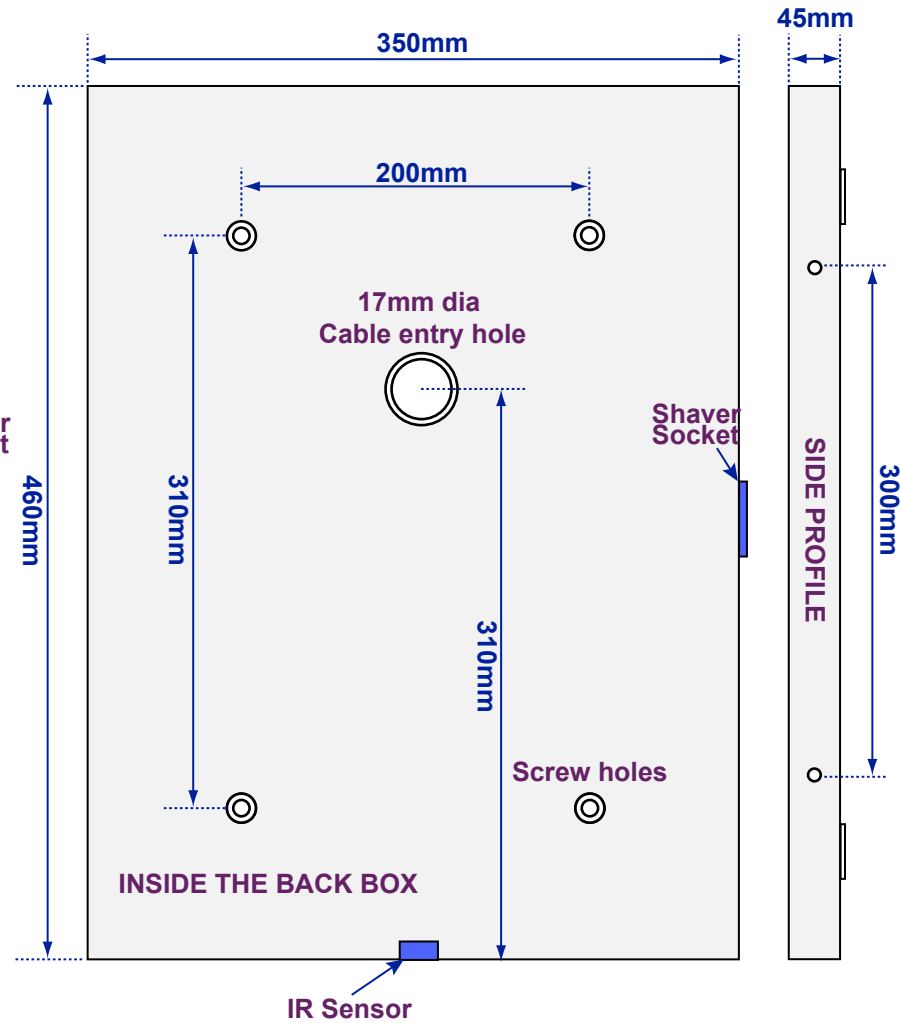

Reflect Shaver

Model No: 100877K8S

Views of complete assembly - With Mirror

Views of Back plate - Without Mirror