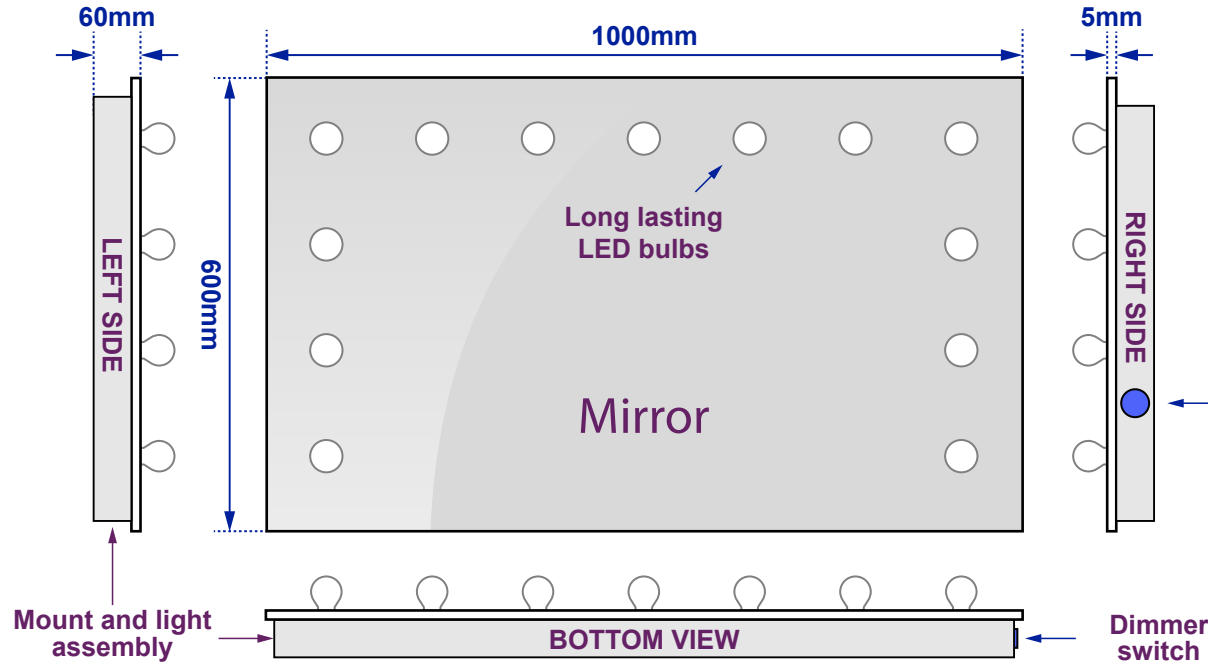

Hollywood Mirror 03

Model No: 100877K91

Views of complete assembly - With Mirror

Views of Mount and light assembly - Without Mirror