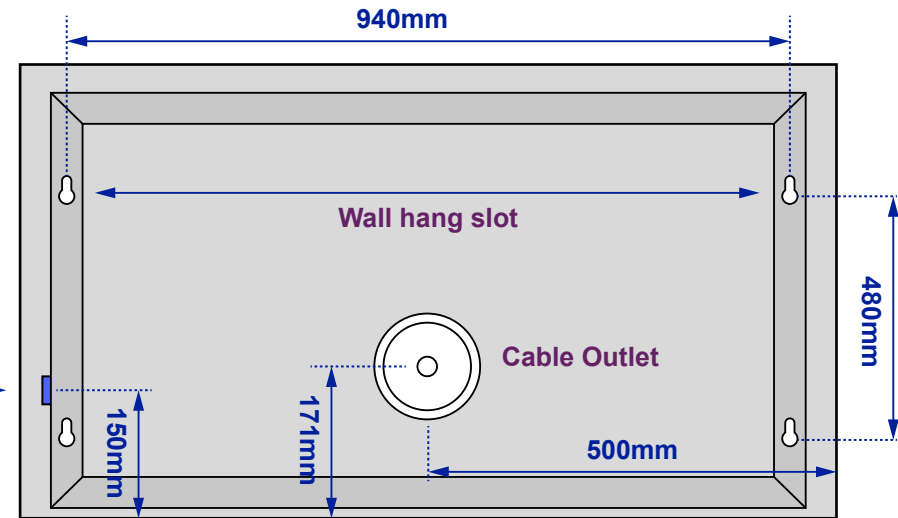

Hollywood Mirror 03

Model No: 100877K91

Views of complete assembly - With Mirror

Views of Mount and light assembly - Without Mirror