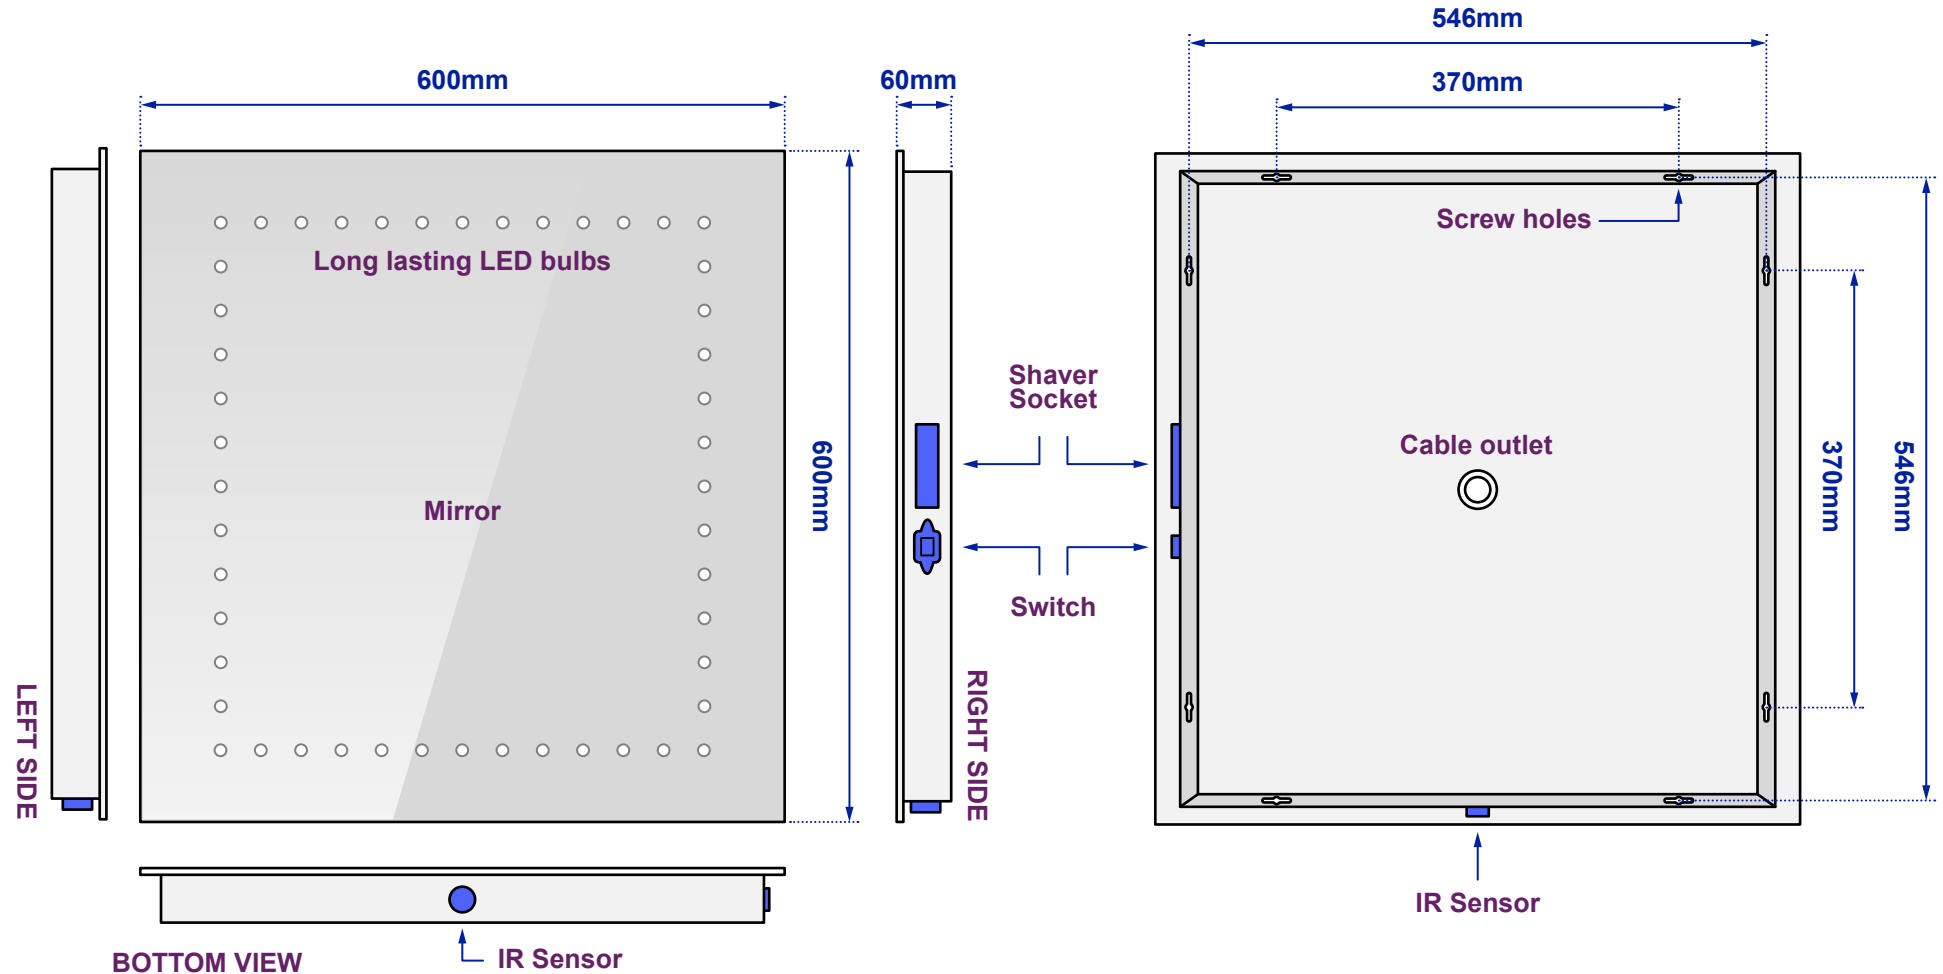

# Box Shaver

Model No: 100877K9S

Views of complete assembly

View of Back plate