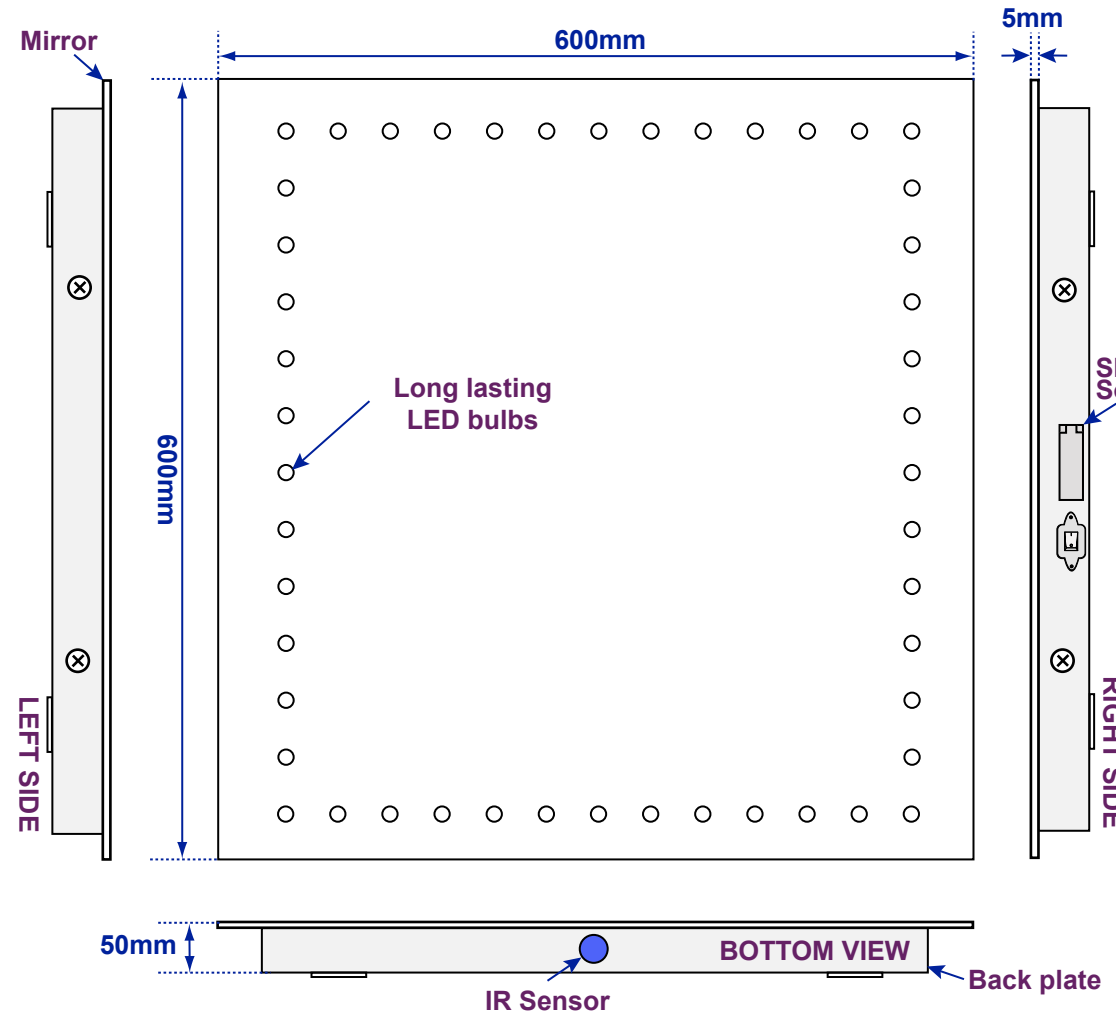

Box Shaver

Model No: 100877K9S

Views of complete assembly - With Mirror

Views of Back plate - Without Mirror