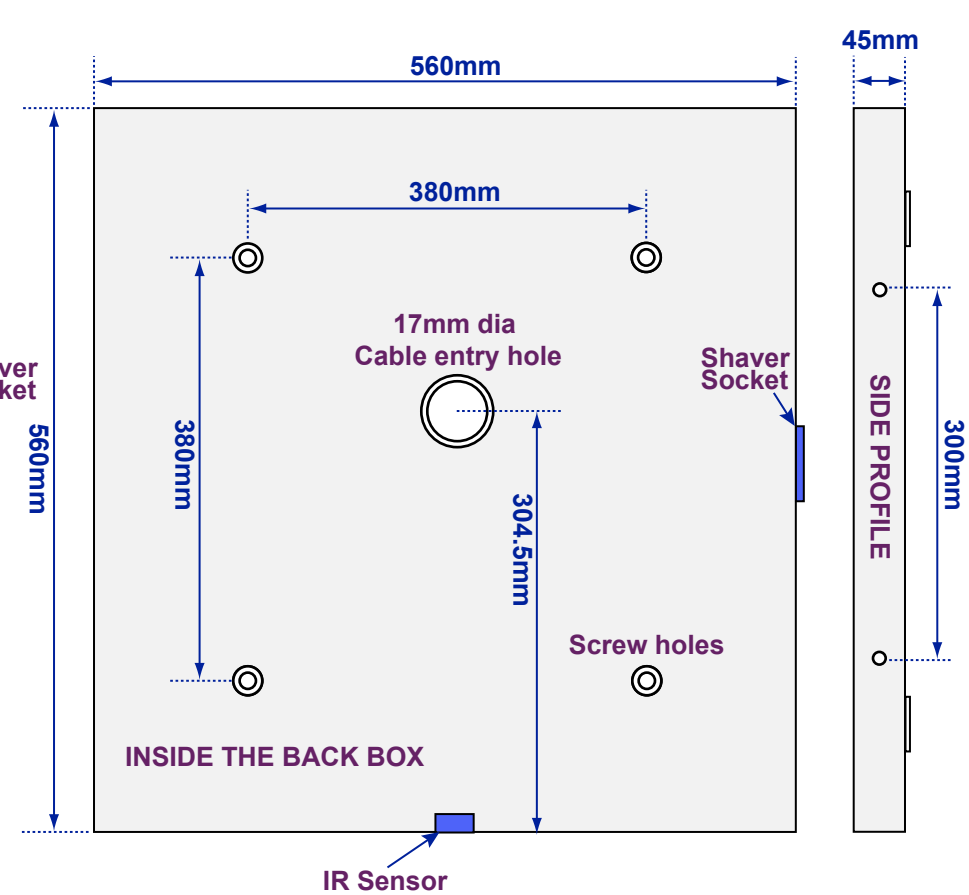

Box Shaver

Model No: 100877K9S

Views of complete assembly - With Mirror

Views of Back plate - Without Mirror