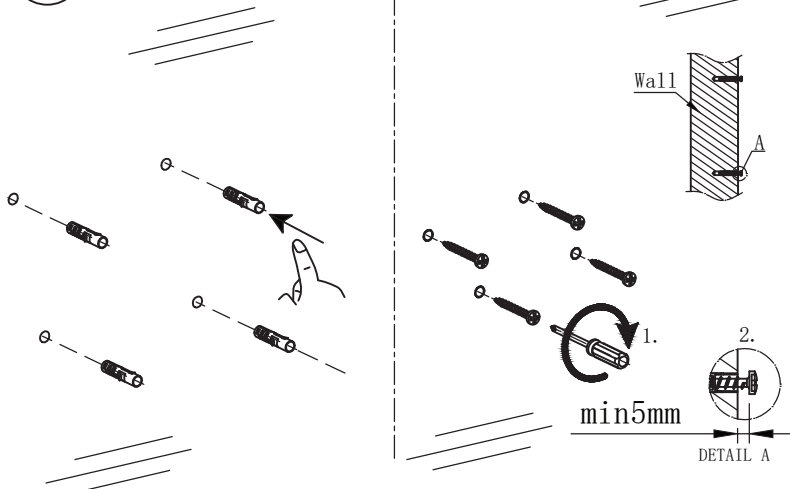

Illuminated Mirrors

The UK's Largest LED Mirror Supplier to Trade and Retail

Installation
Guide

Hollywood
Mirror

Diamond X
HOLLYWOODS

CE RoHS IP44

1. Table Top installation

2. Wall Mounted installation

- ① Using an appropriate drill bit for your wall, drill the mounting holes.

②

2. Wall Mounted installation