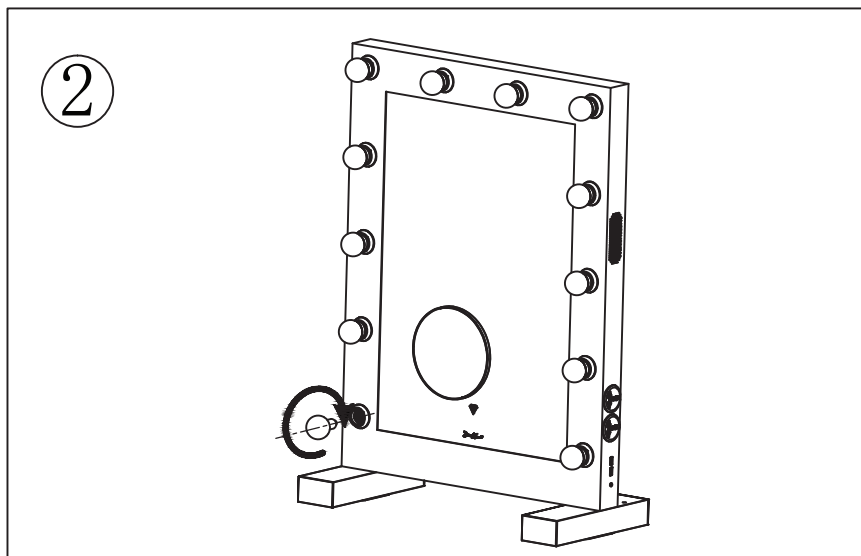

Illuminated Mirrors

The UK's Largest LED Mirror Supplier to Trade and Retail

Installation
Guide

Hollywood
Mirror

Diamond X
HOLLYWOODS

CE RoHS IP44

1. Table Top installation

2. Wall Mounted installation

- ① Using an appropriate drill bit for your wall, drill the mounting holes.

②

2. Wall Mounted installation