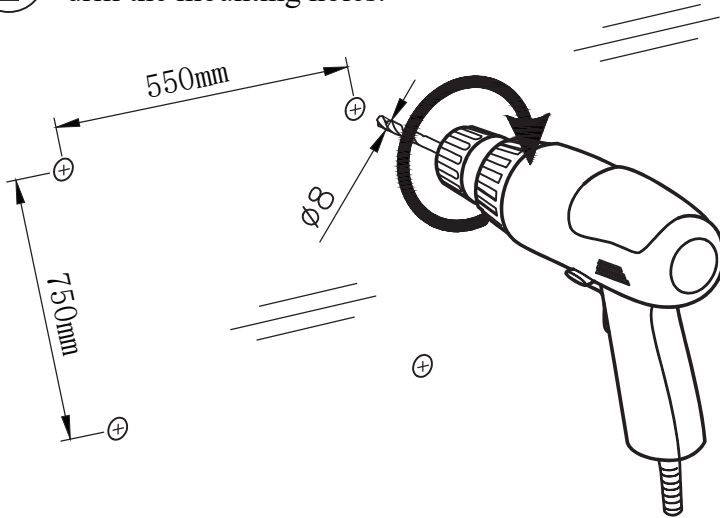

Illuminated Mirrors

The UK's Largest LED Mirror Supplier to Trade and Retail

Installation
Guide

Hollywood
Mirror

Diamond X
HOLLYWOODS

CE RoHS IP44

1. Table Top installation

2. Wall Mounted installation

- ① Using an appropriate drill bit for your wall, drill the mounting holes.

②

2. Wall Mounted installation