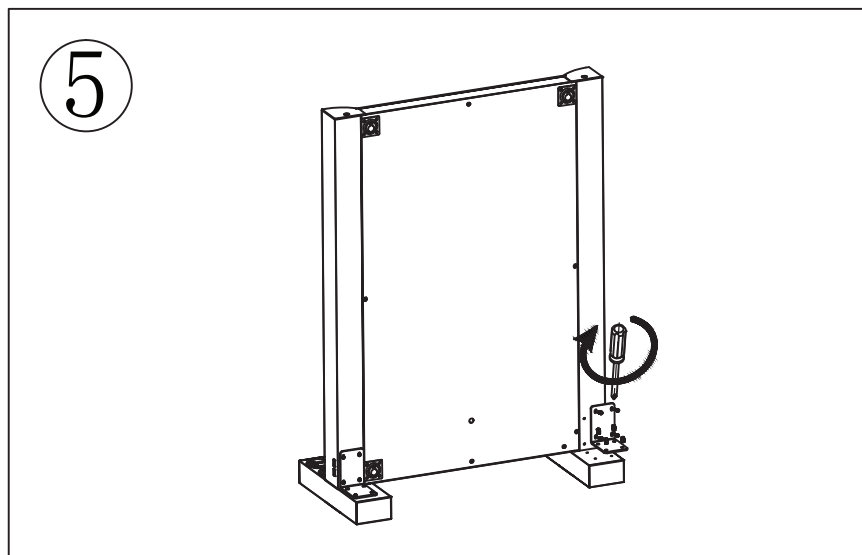

Illuminated Mirrors

The UK's Largest LED Mirror Supplier to Trade and Retail

Installation
Guide

Hollywood
Mirror

Diamond X
HOLLYWOODS

CE RoHS IP44

1. Table Top installation

1. Table Top installation

1. Table Top installation

2. Wall Mounted installation

① Install the base plate

②

2. Wall Mounted installation

- ③ Using an appropriate drill bit for your wall, drill the mounting holes.

④

2. Wall Mounted installation