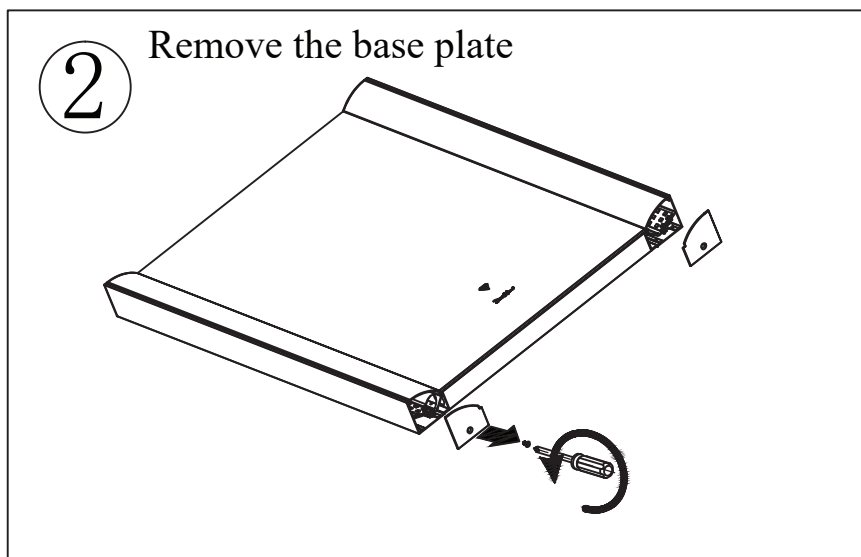

Illuminated Mirrors

The UK's Largest LED Mirror Supplier to Trade and Retail

Installation
Guide

Hollywood
Mirror

Diamond X
HOLLYWOODS

CE RoHS IP44

1. Table Top installation

1. Table Top installation

1. Table Top installation

2. Wall Mounted installation

① Install the base plate

②

2. Wall Mounted installation

- ③ Using an appropriate drill bit for your wall, drill the mounting holes.

④

2. Wall Mounted installation