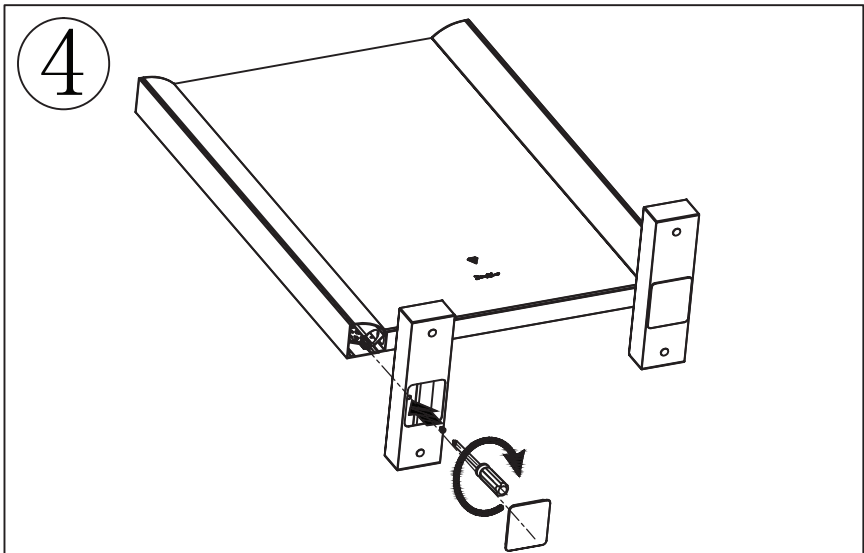

Illuminated Mirrors

The UK's Largest LED Mirror Supplier to Trade and Retail

Installation
Guide

Hollywood
Mirror

Diamond X
HOLLYWOODS

CE RoHS IP44

1. Table Top installation

1. Table Top installation

1. Table Top installation

2. Wall Mounted installation

① Install the base plate

②

2. Wall Mounted installation

- ③ Using an appropriate drill bit for your wall, drill the mounting holes.

④

2. Wall Mounted installation