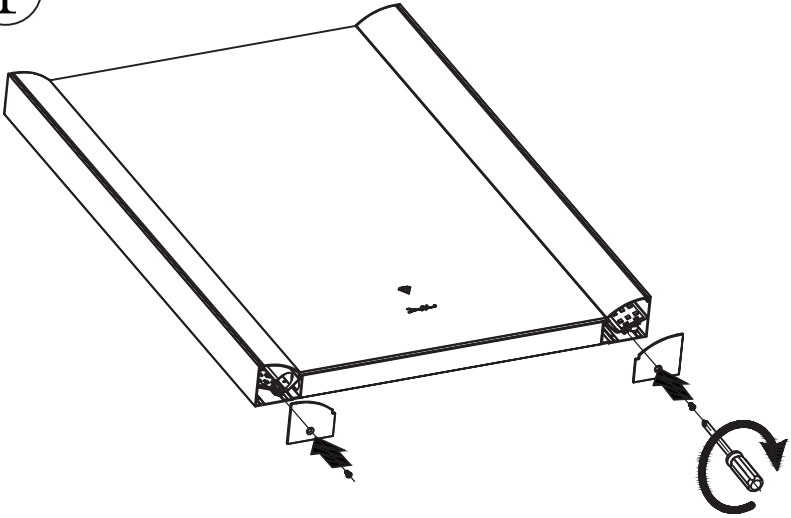

Illuminated Mirrors

The UK's Largest LED Mirror Supplier to Trade and Retail

Installation
Guide

Hollywood
Mirror

Diamond X
HOLLYWOODS

CE RoHS IP44

1. Table Top installation

1. Table Top installation

1. Table Top installation

2. Wall Mounted installation

① Install the base plate

②

2. Wall Mounted installation

- ③ Using an appropriate drill bit for your wall, drill the mounting holes.

④

2. Wall Mounted installation