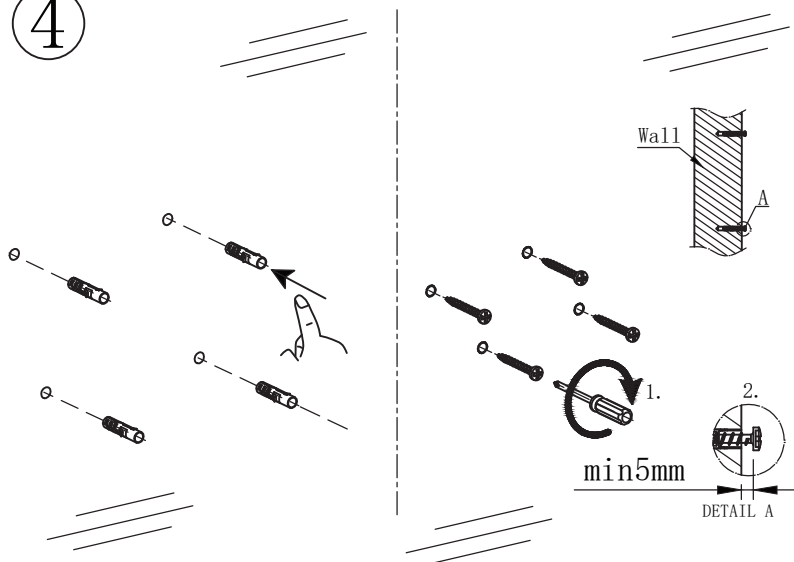

Illuminated Mirrors

The UK's Largest LED Mirror Supplier to Trade and Retail

Installation
Guide

Hollywood
Mirror

Diamond X
HOLLYWOODS

CE RoHS IP44

1. Table Top installation

1. Table Top installation

1. Table Top installation

2. Wall Mounted installation

① Install the base plate

②

2. Wall Mounted installation

- ③ Using an appropriate drill bit for your wall, drill the mounting holes.

④

2. Wall Mounted installation