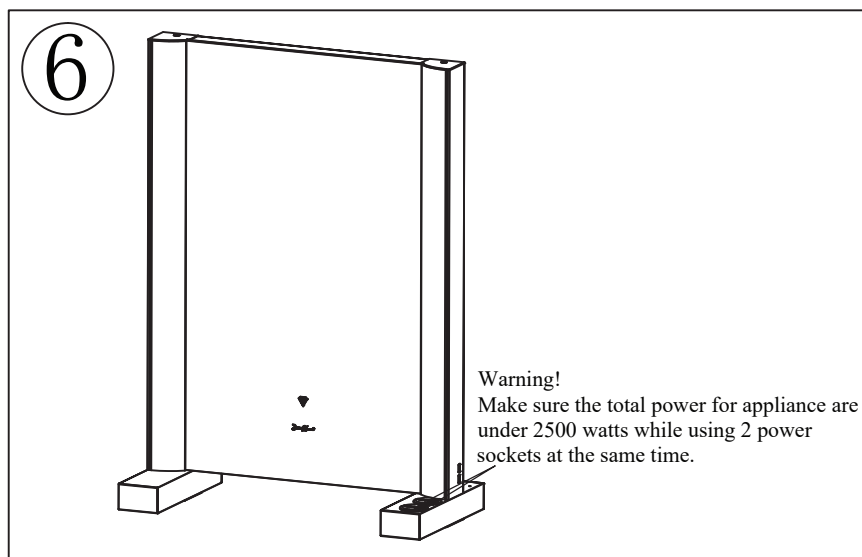

Illuminated Mirrors

The UK's Largest LED Mirror Supplier to Trade and Retail

Installation
Guide

Hollywood
Mirror

Diamond X
HOLLYWOODS

CE RoHS IP44

1. Table Top installation

1. Table Top installation

1. Table Top installation

2. Wall Mounted installation

① Install the base plate

②

2. Wall Mounted installation

- ③ Using an appropriate drill bit for your wall, drill the mounting holes.

④

2. Wall Mounted installation