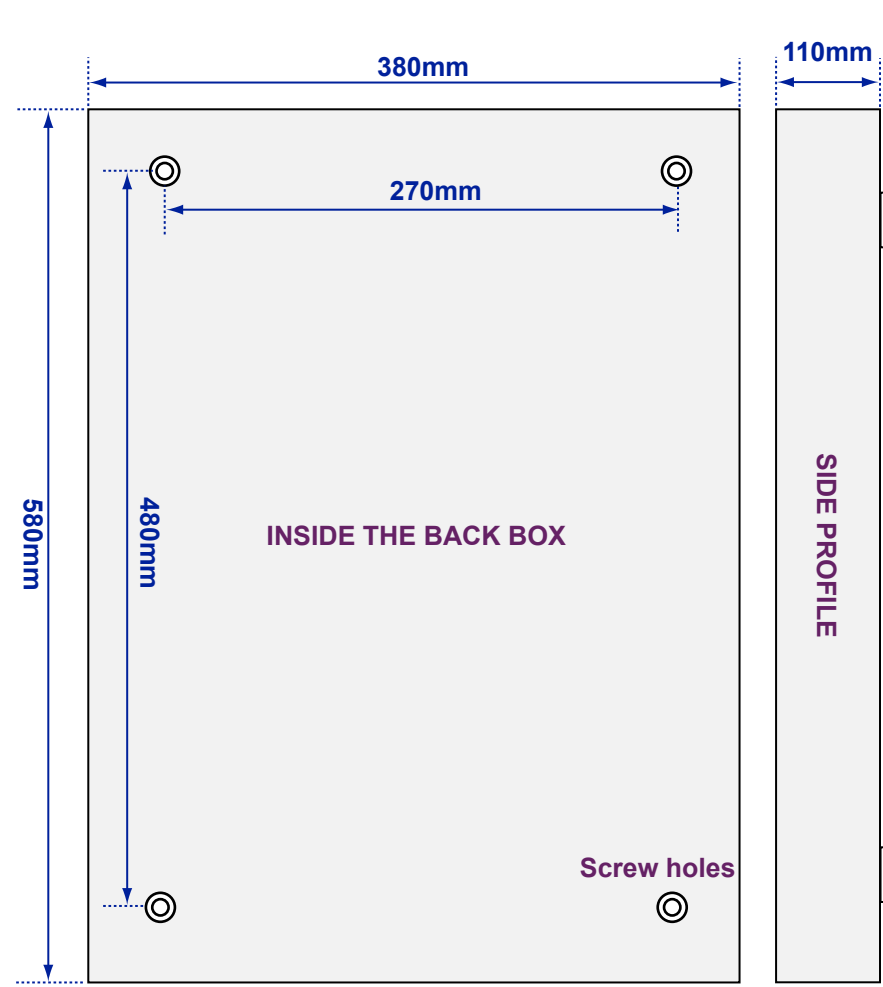

# Alban Cabinet Mirror

Model No: 100877K136

Views of complete assembly - With Mirror

Views of Back plate - Without Mirror