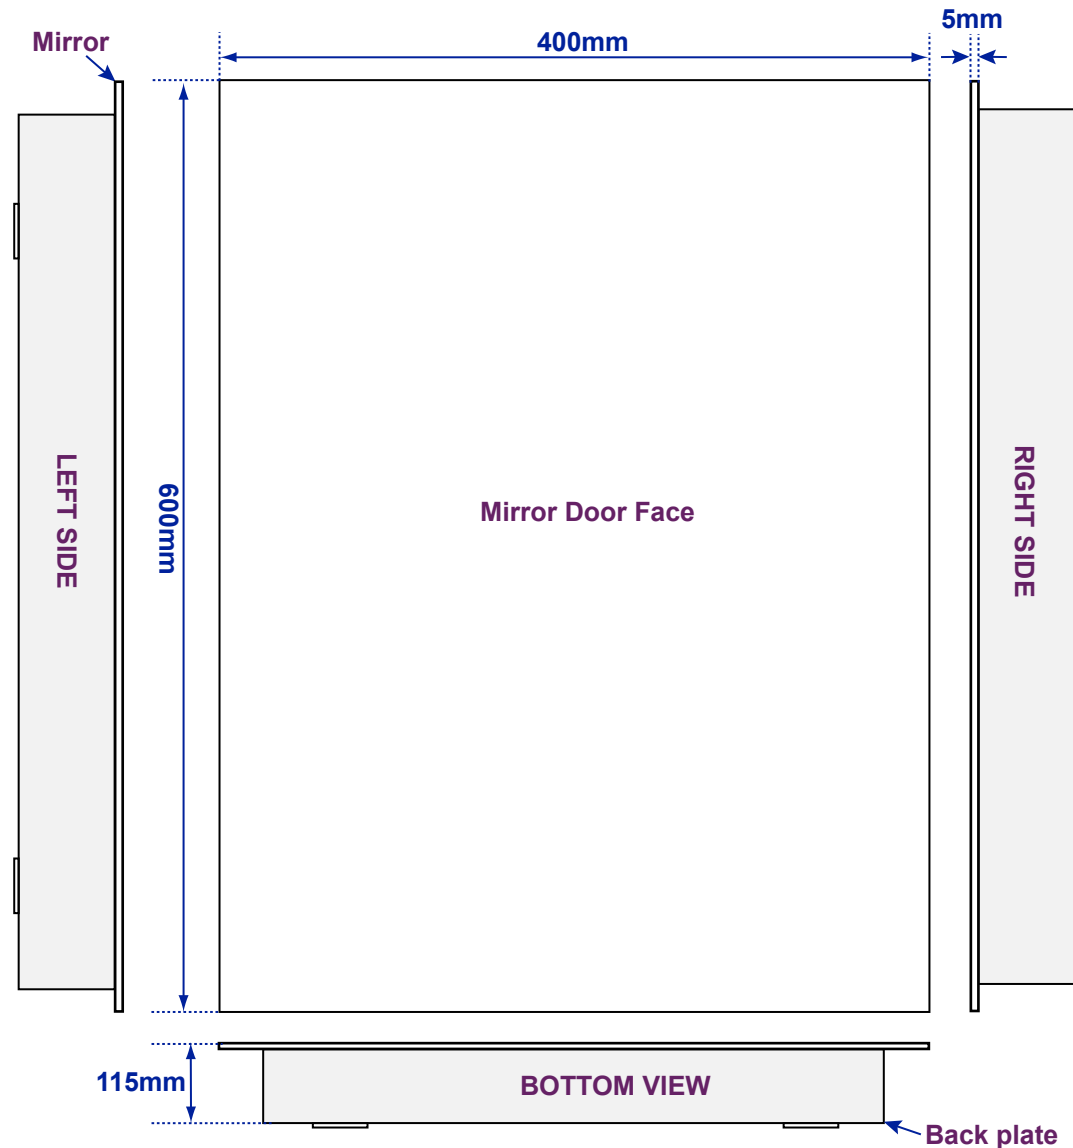

# Alban Cabinet Mirror

Model No: 100877K136

Views of complete assembly - With Mirror

Views of Back plate - Without Mirror