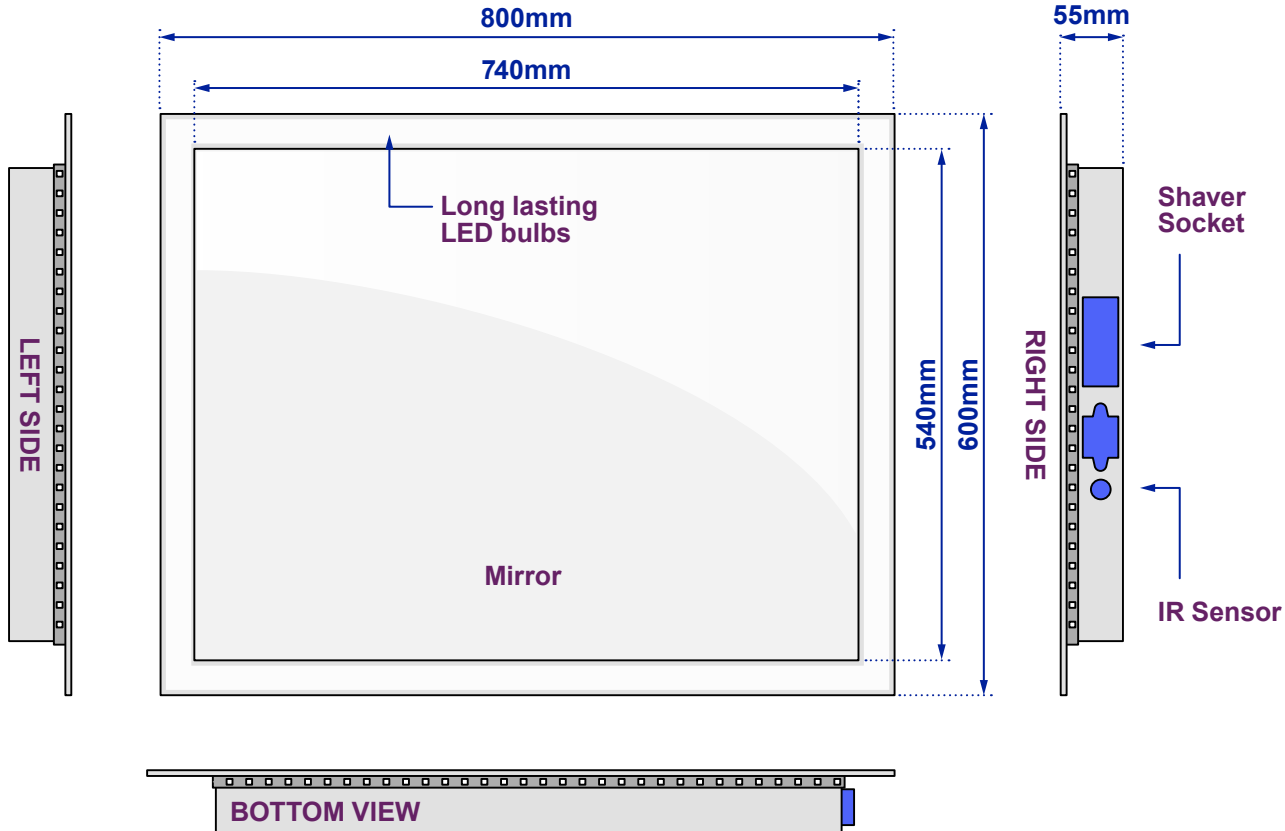

Orli Shaver Edge Mirror

Model No: 100877k1418ih

Views of complete assembly

View of Back plate