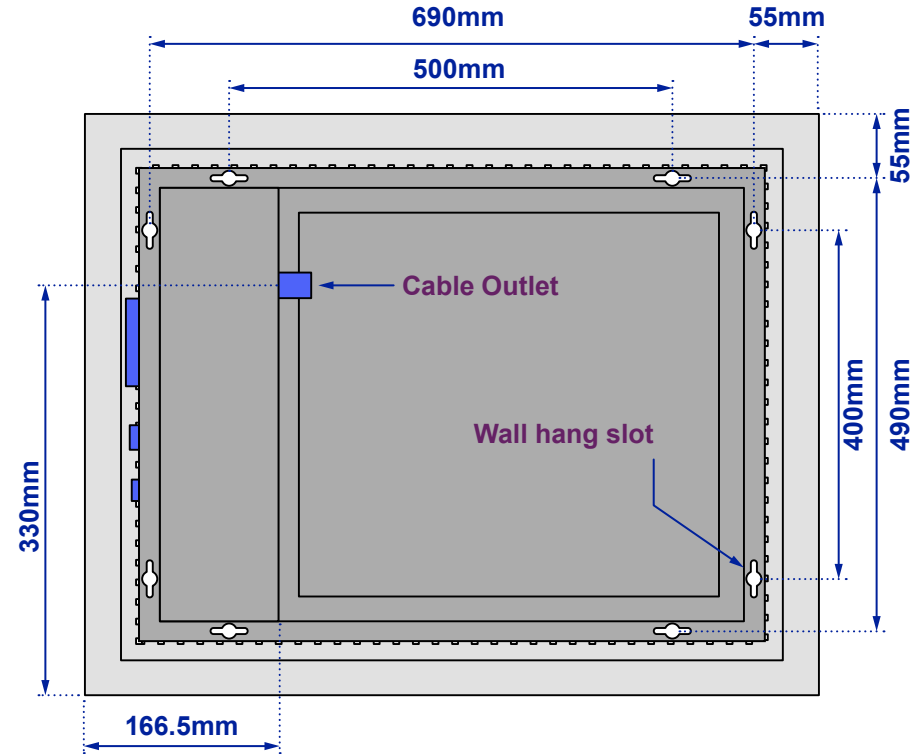

Orli Shaver Edge Mirror

Model No: 100877k1418ih

Views of complete assembly

View of Back plate