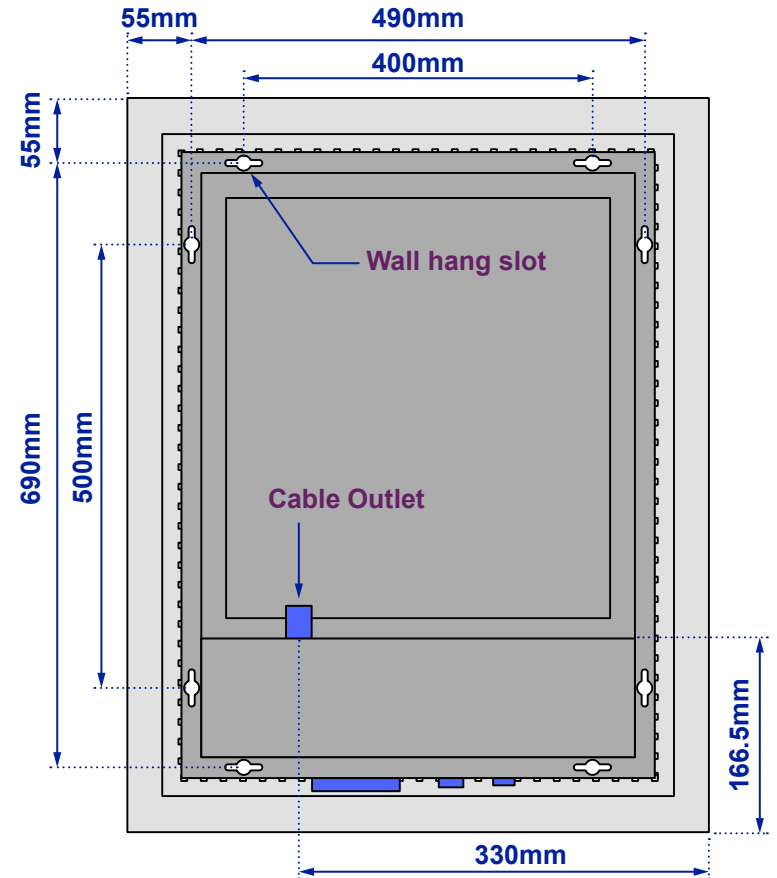

# Pearl Shaver Edge Mirror

Model No: 100877k1418iv

Views of complete assembly

View of Back plate