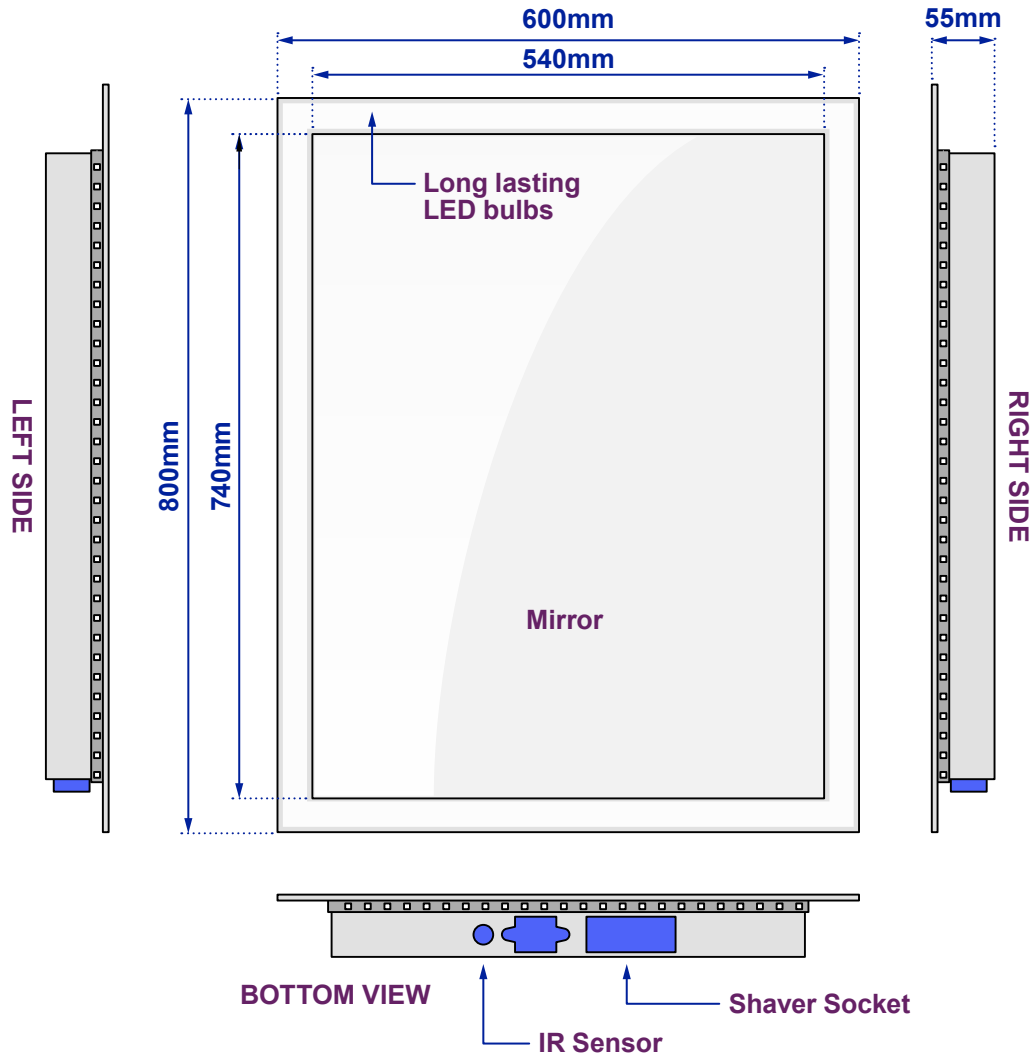

# Pearl Shaver Edge Mirror

Model No: 100877k1418iv

Views of complete assembly

View of Back plate