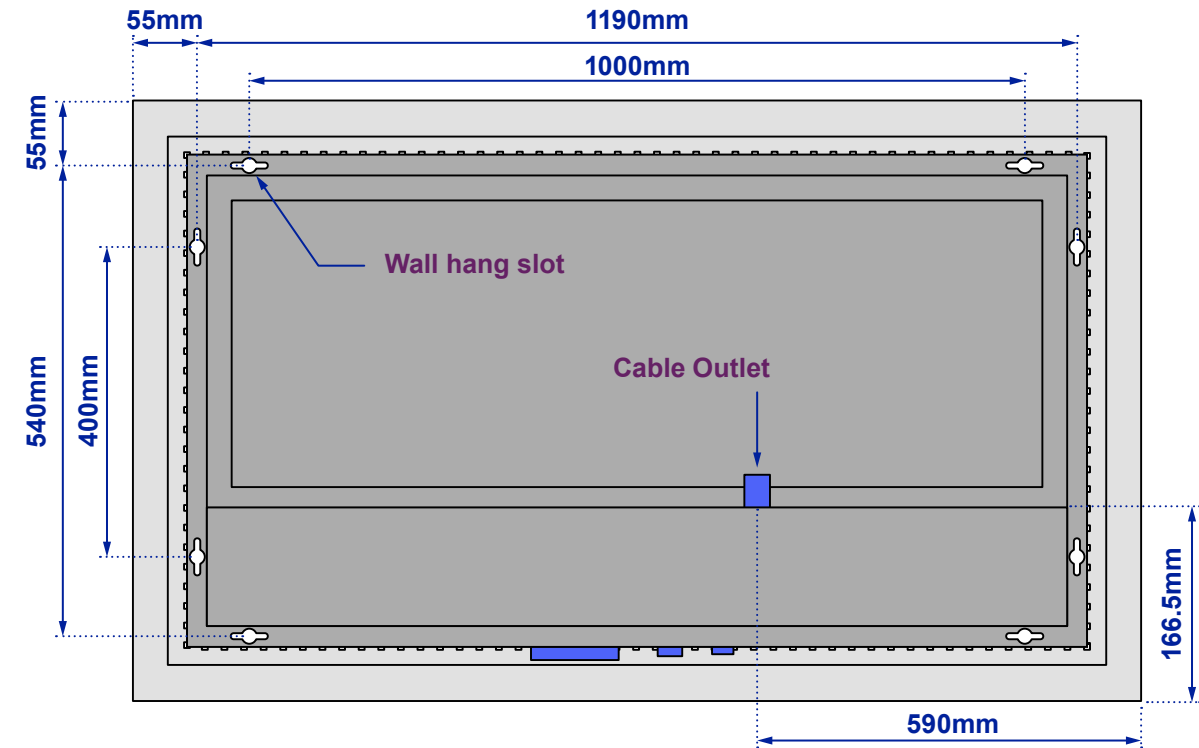

Venus Shaver Edge Mirror

Model No: 100877k1419i

Views of complete assembly

View of Back plate