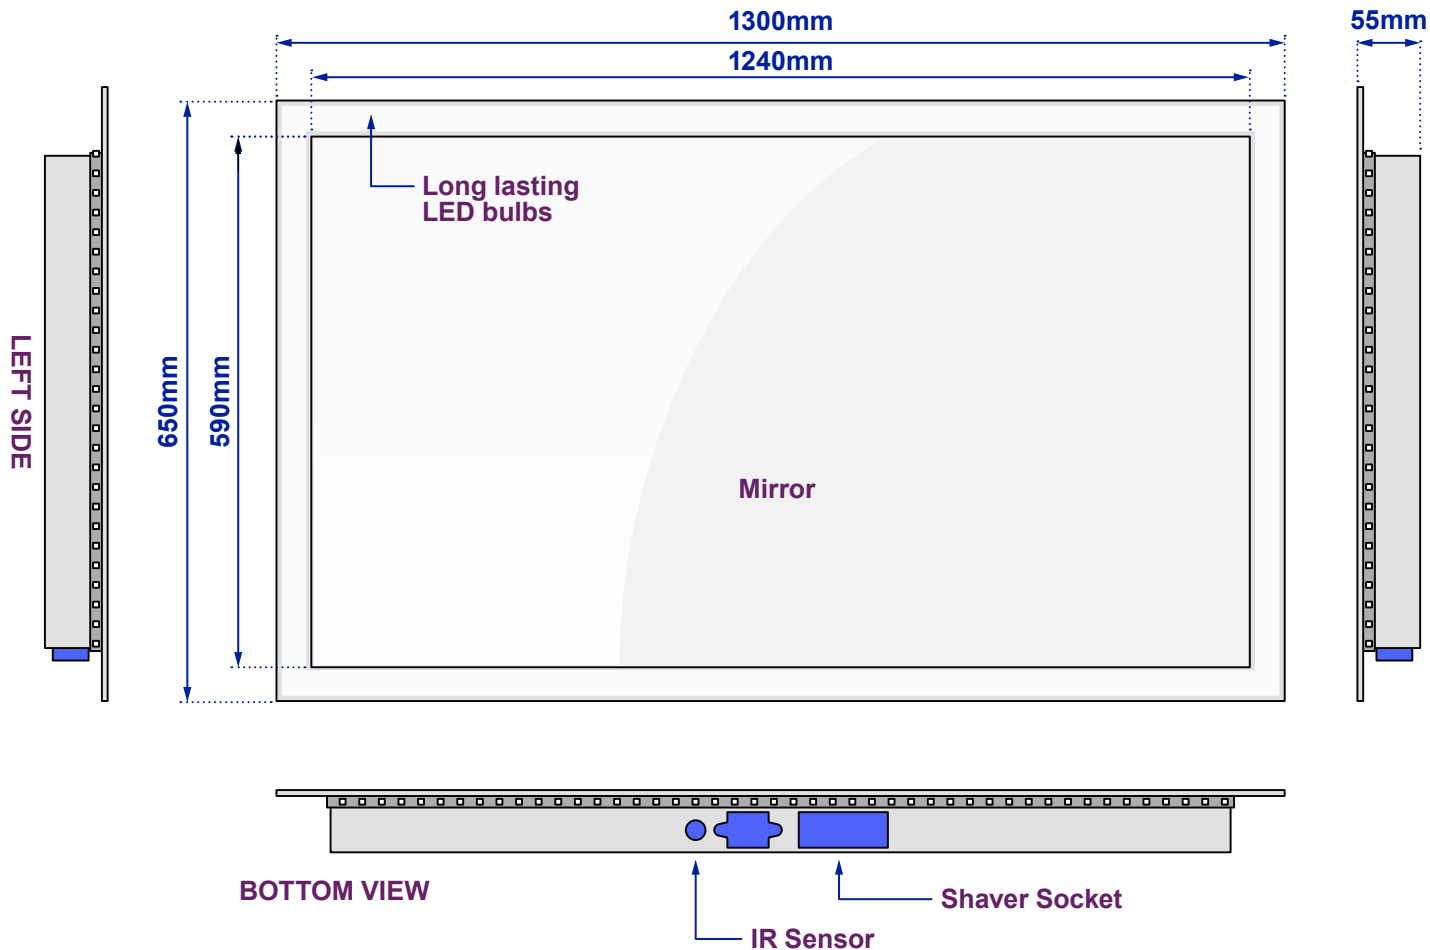

Venus Shaver Edge Mirror

Model No: 100877k1419i

Views of complete assembly

View of Back plate