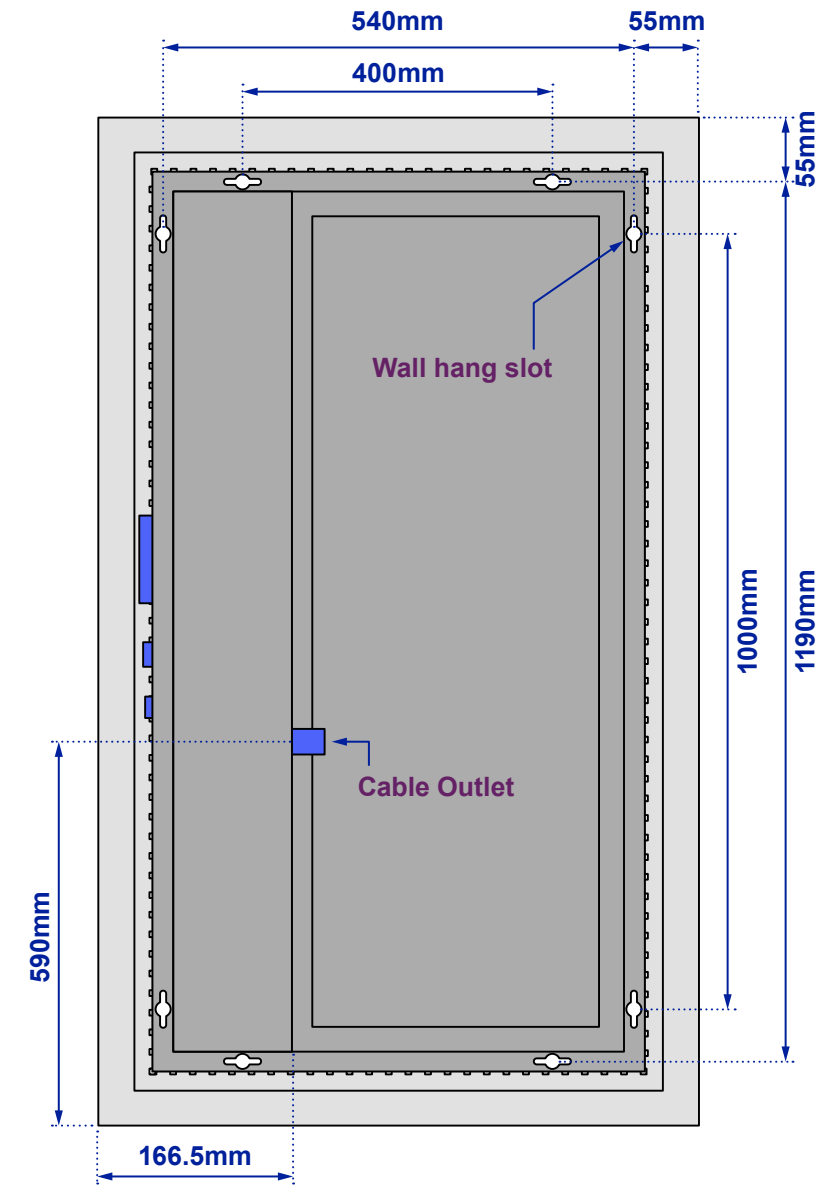

Venus Shaver Edge Mirror

Model No: 100877k1419iv

Views of complete assembly

View of Back plate