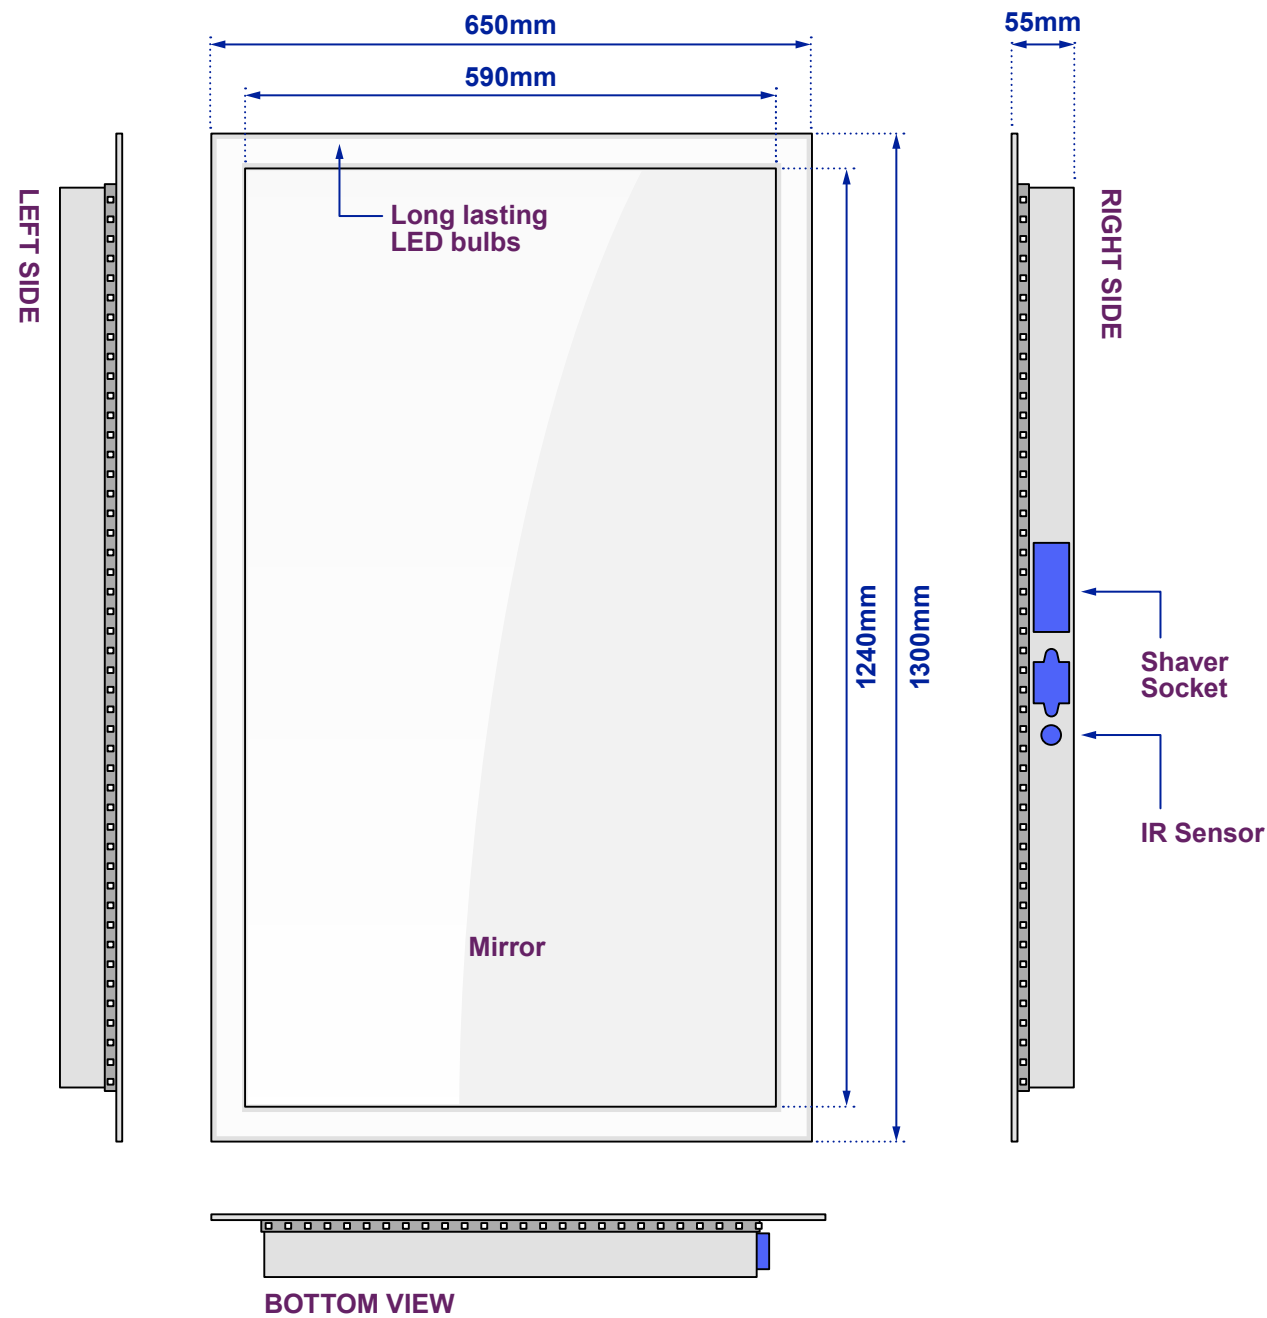

Venus Shaver Edge Mirror

Model No: 100877k1419iv

Views of complete assembly

View of Back plate