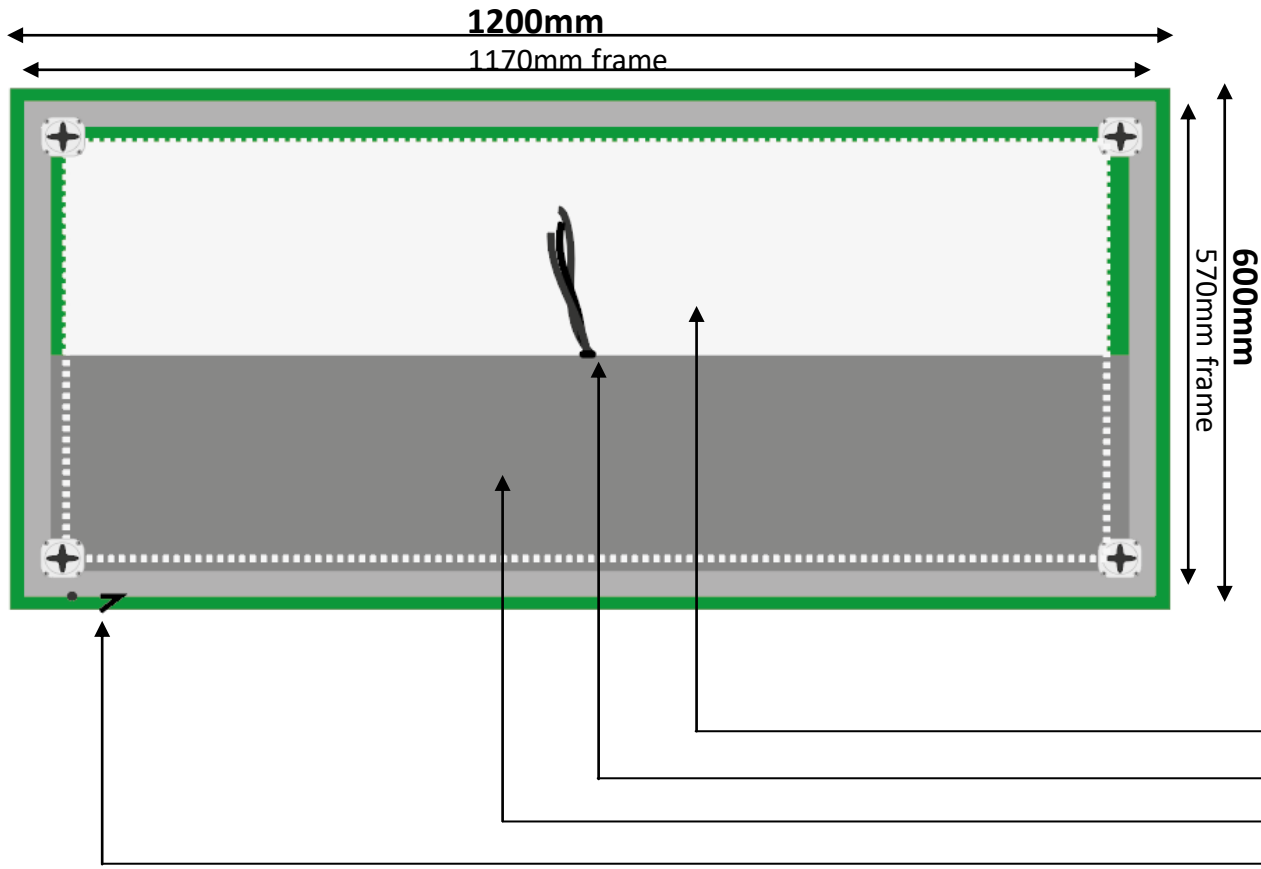

Mirror front

K508

Size	600mm (h) x 1200mm (w)
Rear Alum. Fixing Frame	54mm depth
Light Pattern Design	K508 (30mm int. bar)
LED Colour/Temp	5000K
LED Configuration	T-B-L-R
Power	Standard – fly lead (1-metre)
Sensor	yes
Shaver	yes
Demister	yes

Bevelled frame width	75mm
Edge to bar centre	90mm

Sensor and shaver
20mm bevel
75mm `frame`

Mirror rear

k508

Size	600mm (h) x 1200mm (w)
Rear Alum. Fixing Frame	54mm depth
Light Pattern Design	K508 (30mm int. bar)
LED Colour/Temp	5000K
LED Configuration	T-B-L-R
Power	Standard – fly lead (1-metre)
Sensor	yes
Shaver	yes
Demister	yes

Bevelled frame width	75mm
Edge to bar centre	90mm

- Demister
- Power (fly lead)
- Electrics housing
- Sensor and shaver