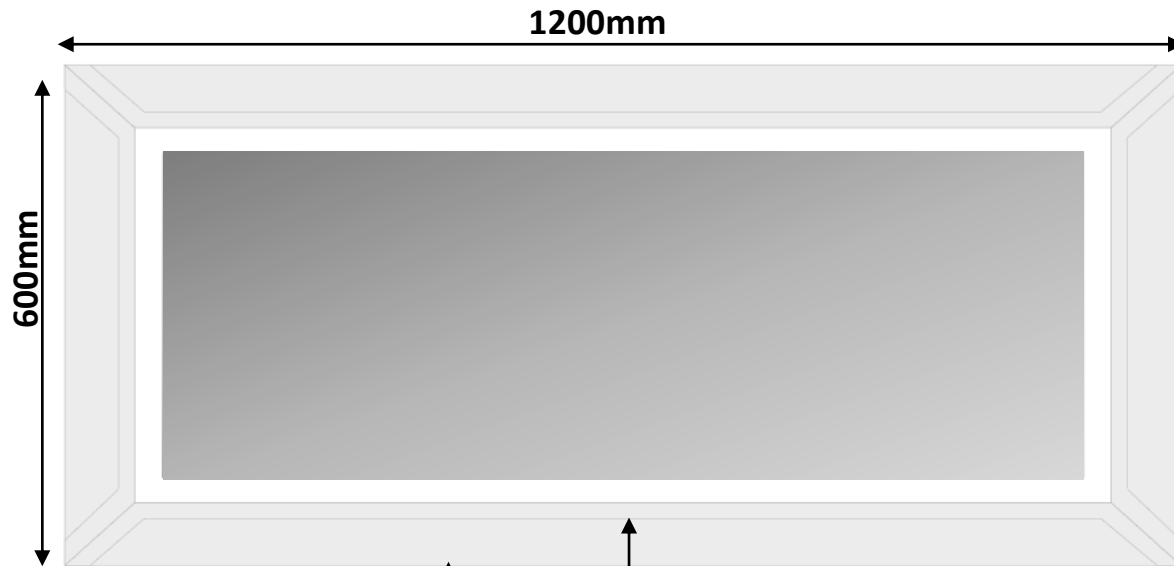

Mirror front

K508

Size	600mm (h) x 1200mm (w)
Rear Alum. Fixing Frame	54mm depth
Light Pattern Design	K508 (30mm int. bar)
LED Colour/Temp	5000K
LED Configuration	T-B-L-R
Power	Standard – fly lead (1-metre)
Sensor	yes
Shaver	yes
Demister	yes

Bevelled frame width	75mm
Edge to bar centre	90mm

Sensor and shaver
20mm bevel
75mm `frame`

Mirror rear

k508

Size	600mm (h) x 1200mm (w)
Rear Alum. Fixing Frame	54mm depth
Light Pattern Design	K508 (30mm int. bar)
LED Colour/Temp	5000K
LED Configuration	T-B-L-R
Power	Standard – fly lead (1-metre)
Sensor	yes
Shaver	yes
Demister	yes

Bevelled frame width	75mm
Edge to bar centre	90mm

- Demister
- Power (fly lead)
- Electrics housing
- Sensor and shaver