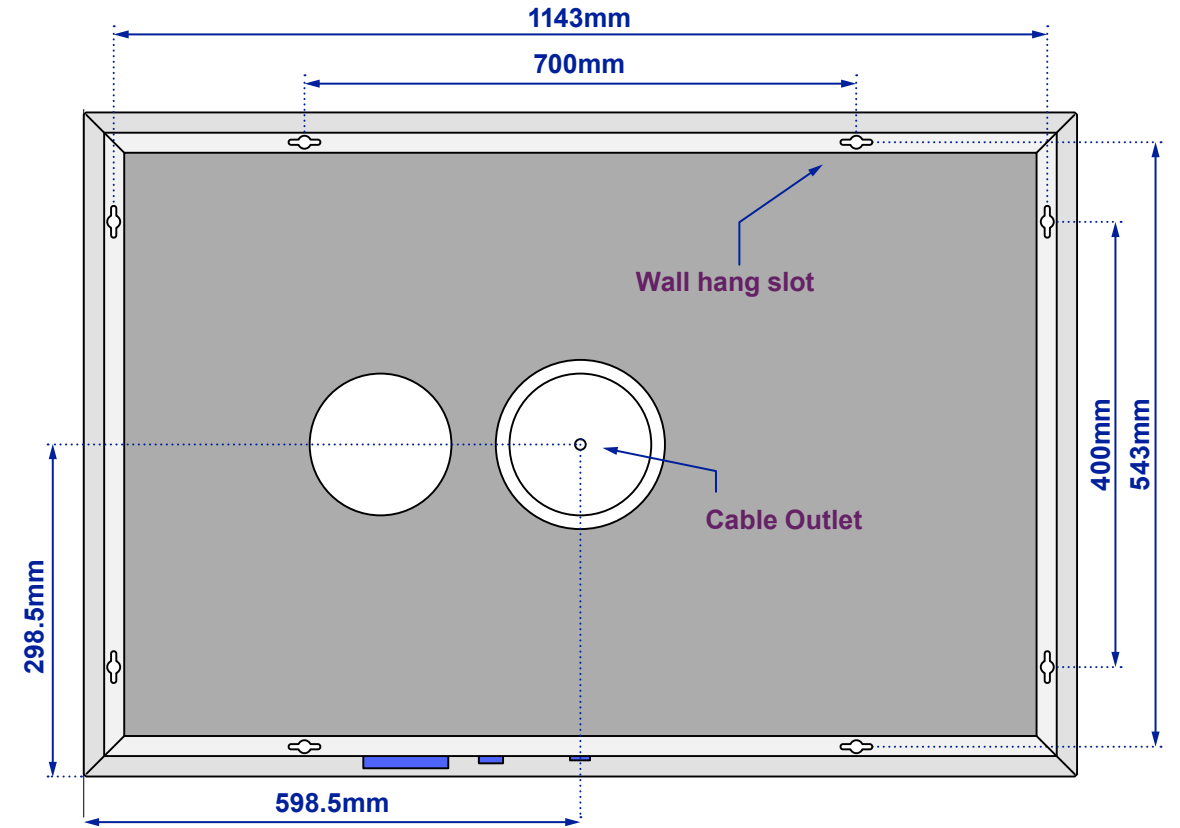

Gradien Shaver Mirror

Model No: 100877k508

Views of complete assembly

View of Back plate