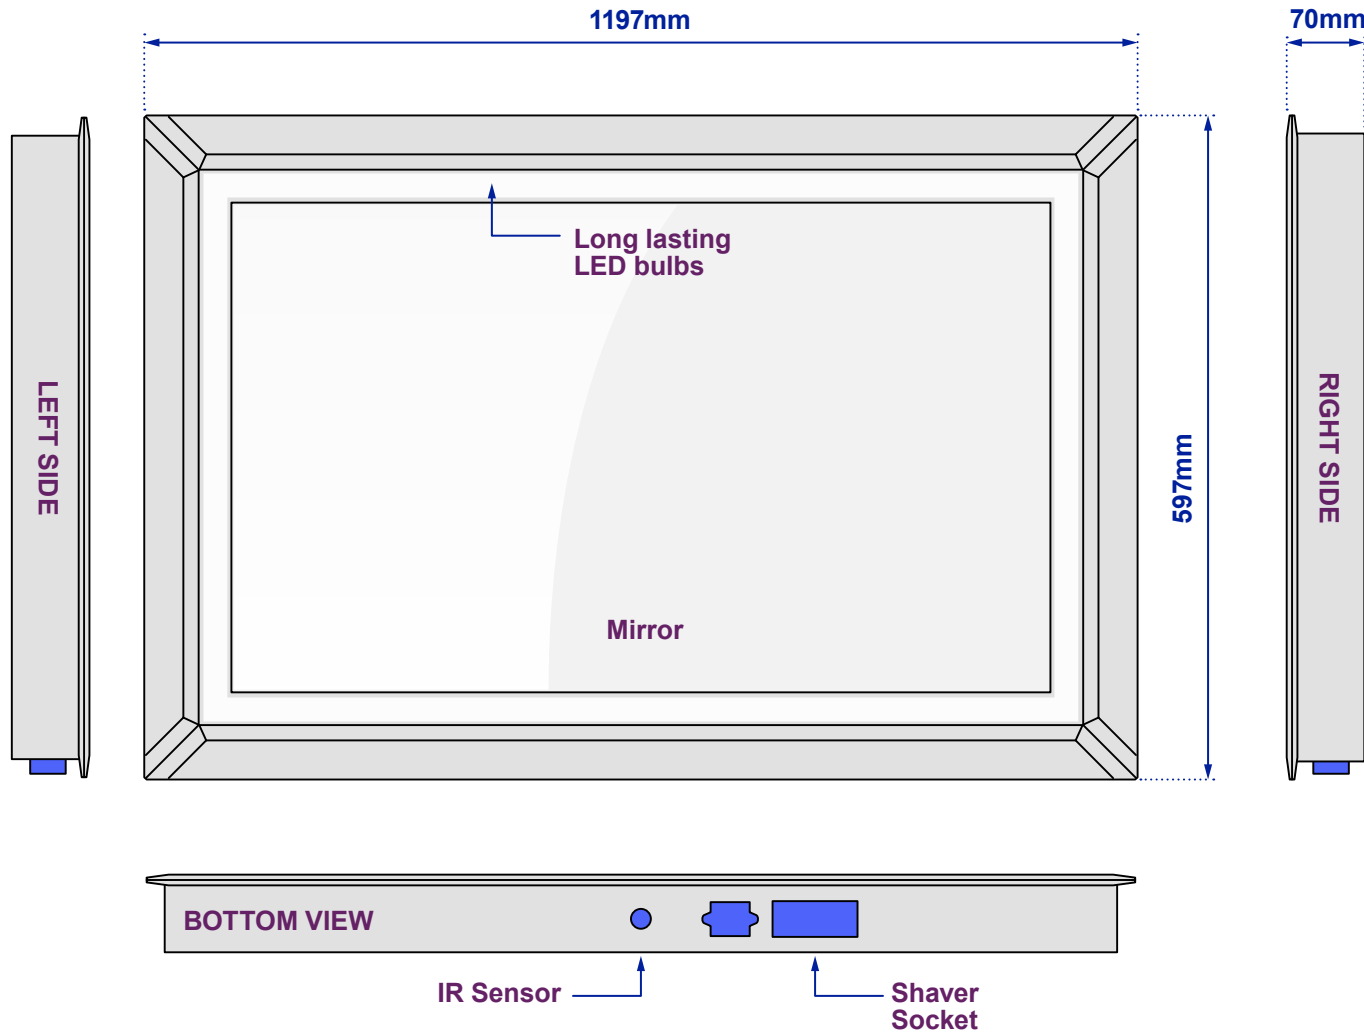

Gradien Shaver Mirror

Model No: 100877k508

Views of complete assembly

View of Back plate