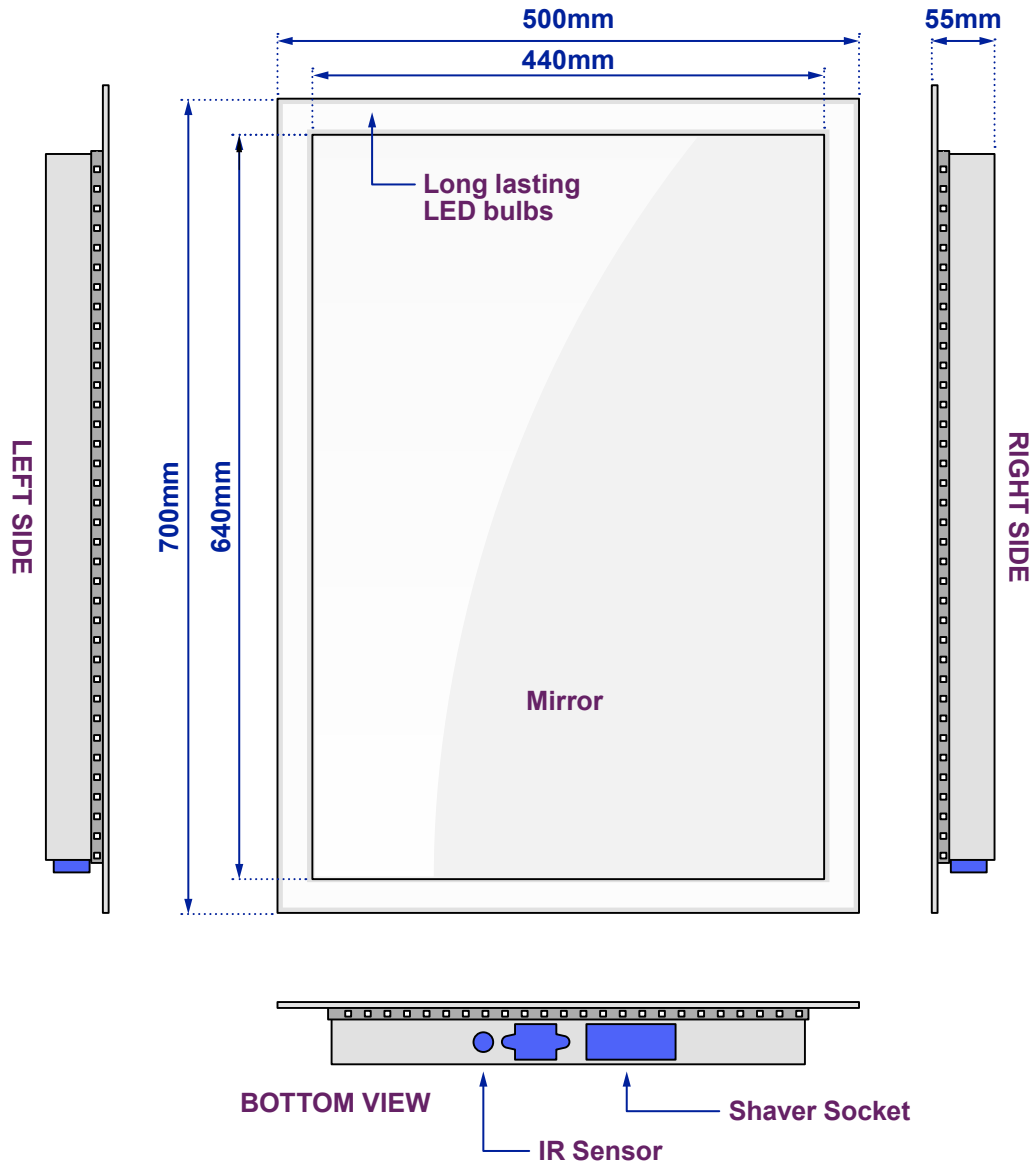

Leanna Shaver Edge Mirror

Model No: 100877k841iv

Views of complete assembly

View of Back plate