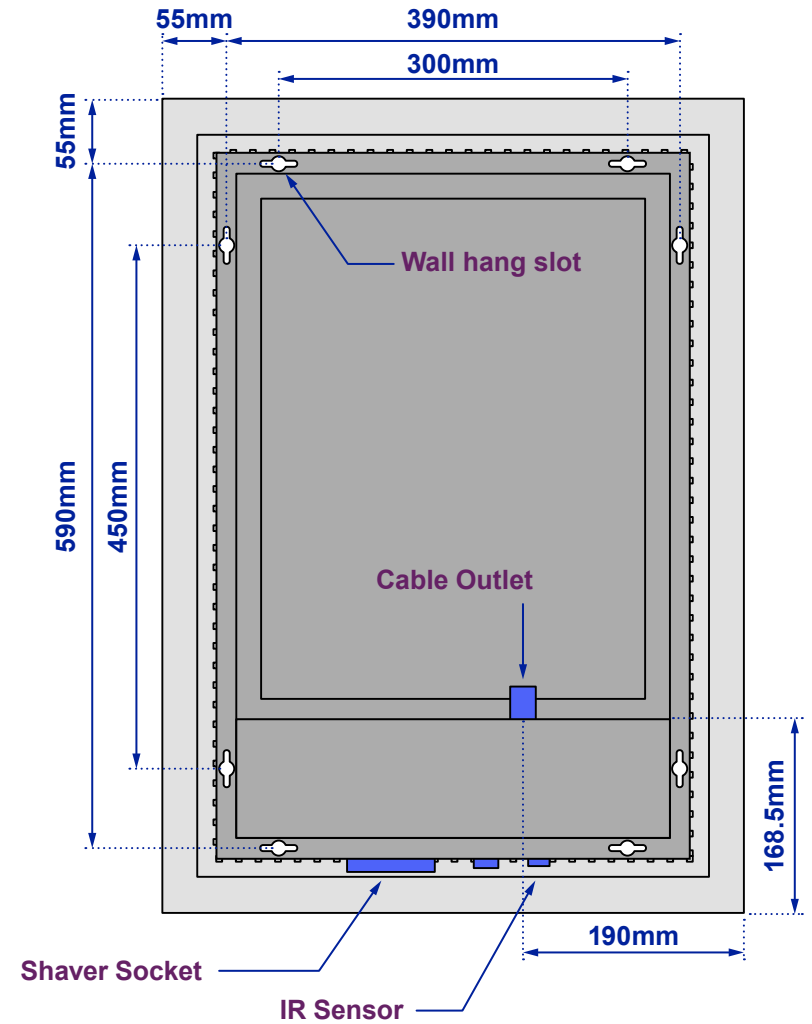

Leanna Shaver Edge Mirror

Model No: 100877k841iv

Views of complete assembly

View of Back plate