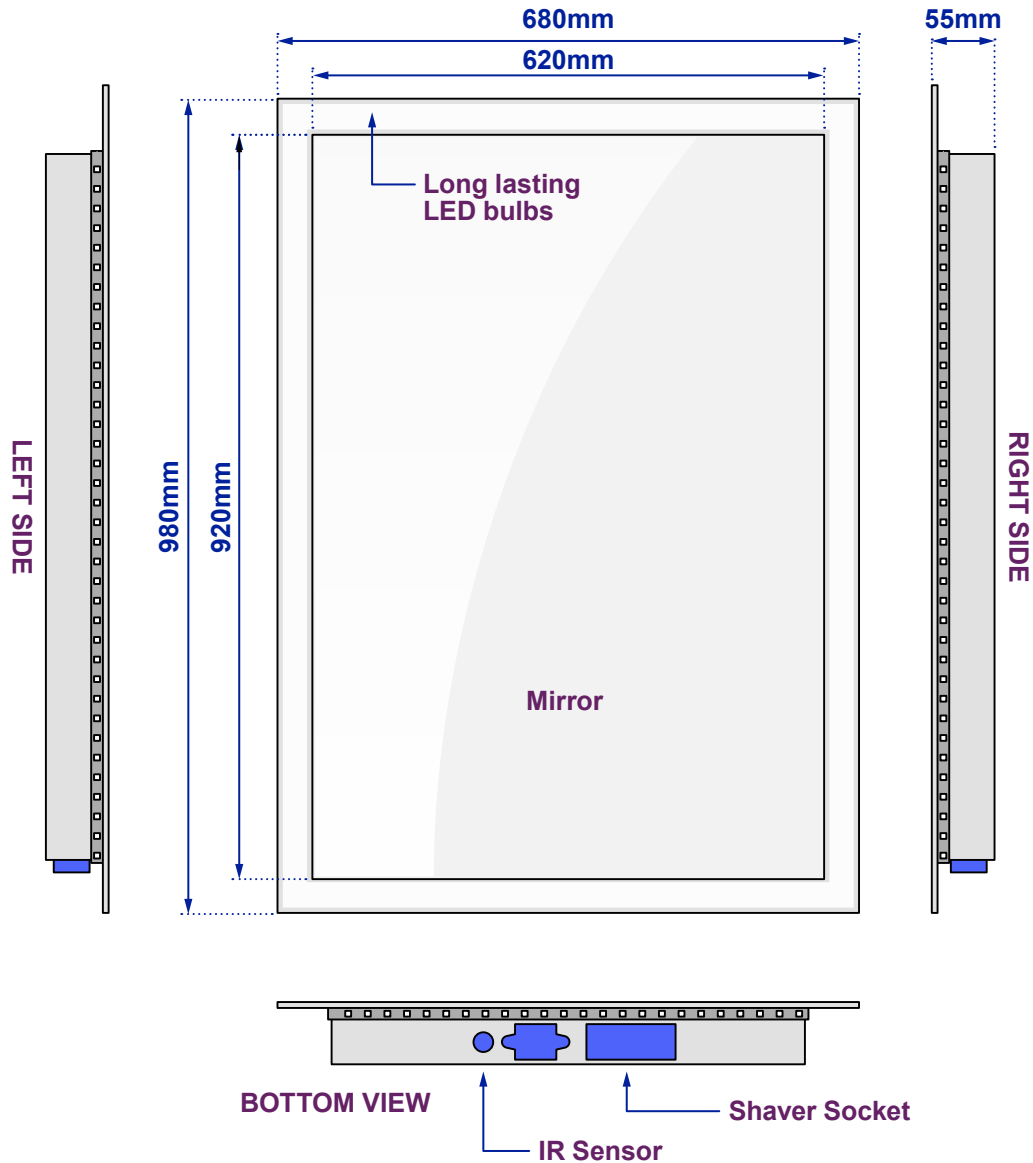

Leanna Shaver Edge Mirror

Model No: 100877k842iv

Views of complete assembly

View of Back plate