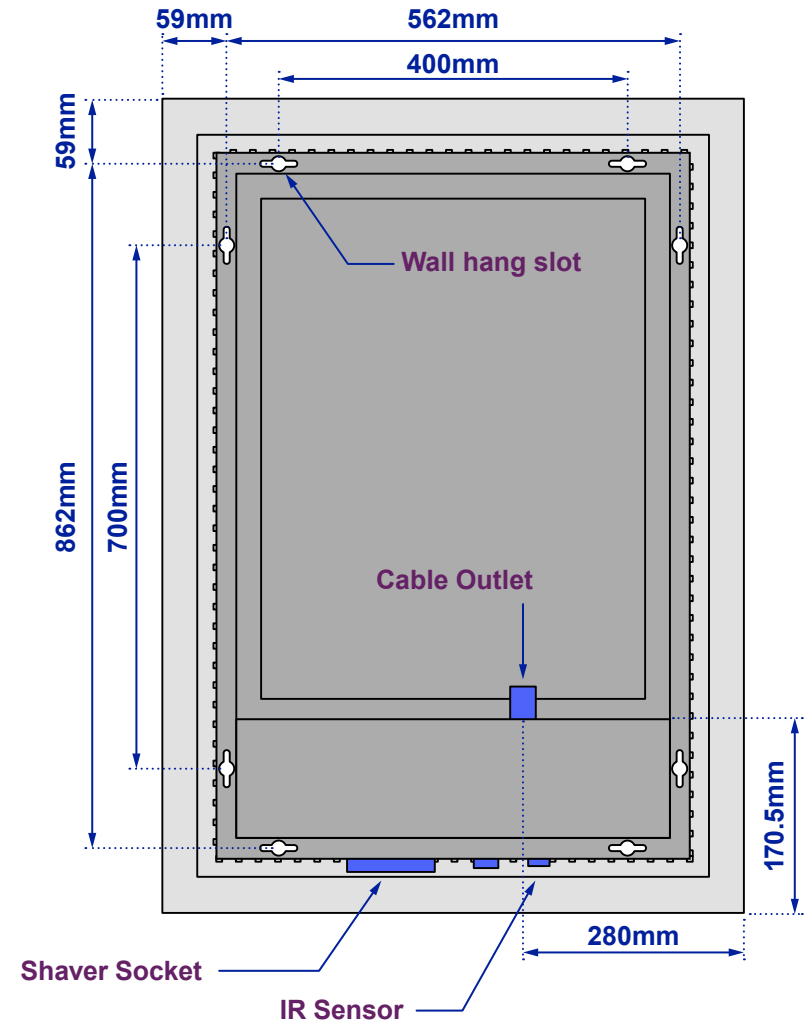

Leanna Shaver Edge Mirror

Model No: 100877k842iv

Views of complete assembly

View of Back plate